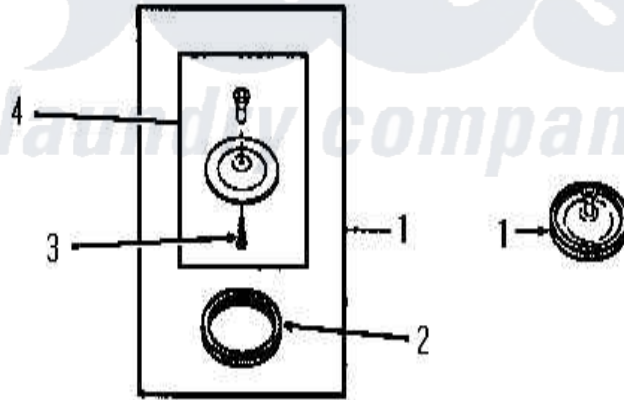

Amana DB7221N 04 - SINK STOPPER

SINK STOPPER

[Amana Residential Amana DB7221N Washer Parts](#) Parts Diagram 04 - SINK STOPPER
Click on the part number to view part

Item	Original Part Number	Replaced By	Status	Part Description
1	80802		Not Available	STOPPER xREPLACE
2	80838		Not Available	GASKET xREPLACE
3	80839		Not Available	PHILLIPS HEAD SCREW
4	80836		Not Available	HANDLE AND STOPPER PLATE