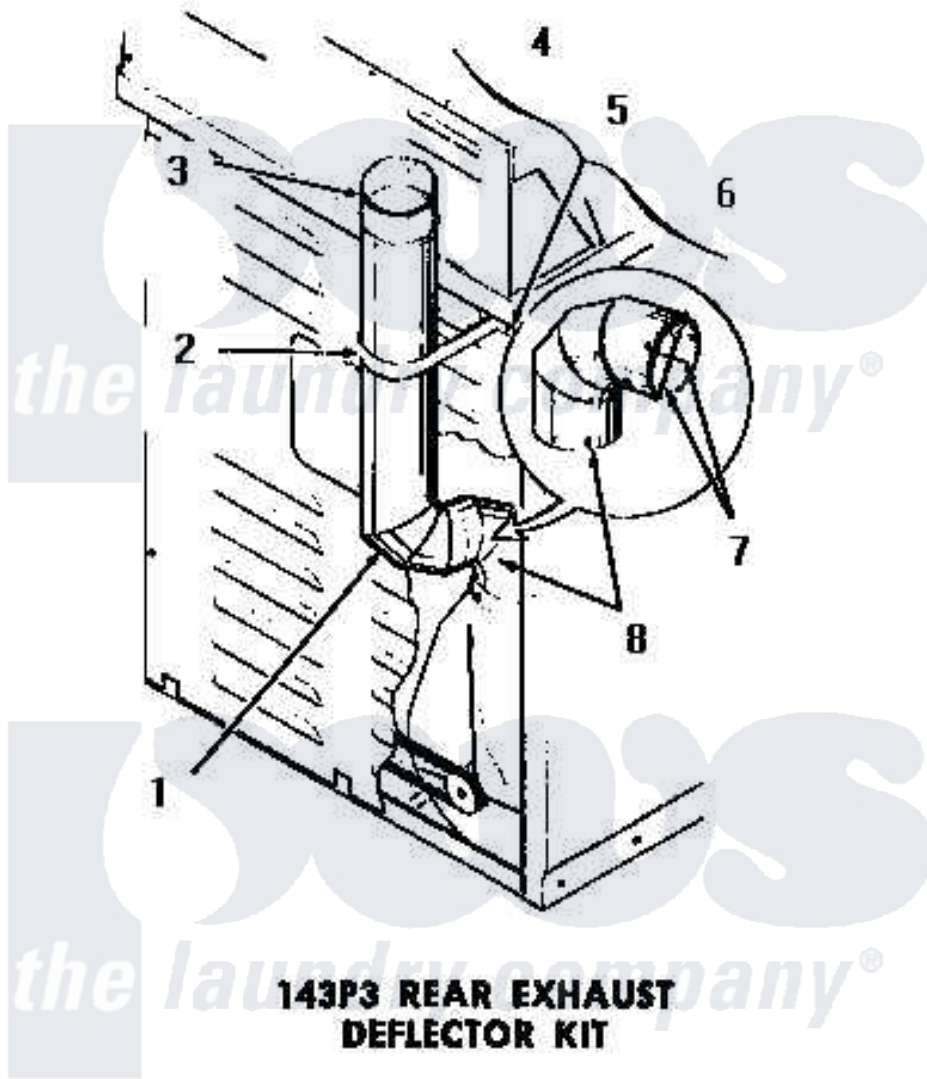

Amana DE1020 01 - 143P3 REAR EXHAUST DEFLECTOR KIT

Amana [Residential Amana DE1020 Washer Parts](#) Parts Diagram 01 - 143P3 REAR EXHAUST DEFLECTOR KIT
 Click on the part number to view part

Item	Original Part Number	Replaced By	Status	Part Description
1	51917		Not Available	ELBOW
2	52127		Not Available	SUPPORT BRACKET
3	Y52129		Not Available	EXHAUST PIPE, 4" X 18"
4	20267			Screw, 10-24 X 3/8 Round
5	03815			Lockwasher, No.10 Ext Shk
6	03673		Not Available	NUT
7	Y00000000		Not Available	SEE NOTE CUT AND REMOVE WIRE GUARDS
8	Y00000000		Not Available	SEE NOTE DRYER EXHAUST ELBOW -- (SUPPLIED WITH DRYER)
NI	143P3		Not Available	REAR EXHAUST DEFLECTOR KIT