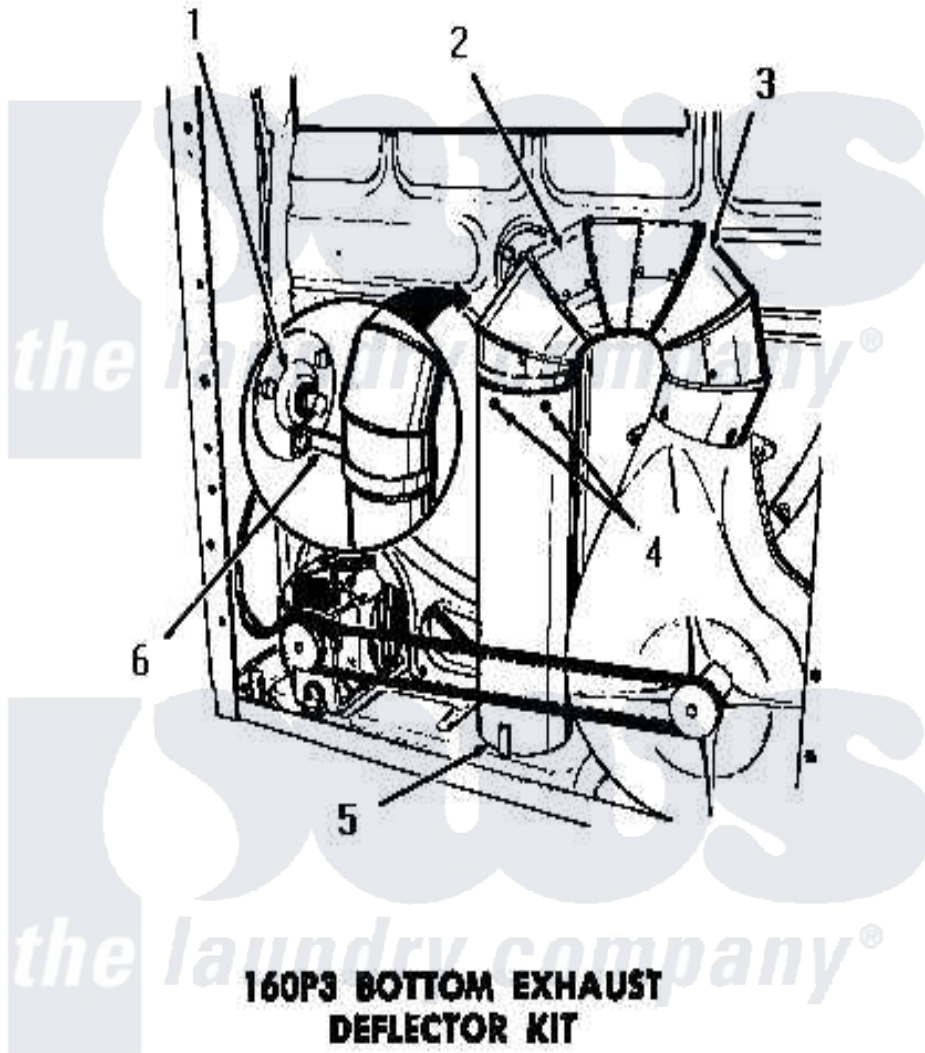

Amana DE1020 03 - 160P3 BOTTOM EXHUAUST DEFLECTOR KIT

160P3 BOTTOM EXHAUST DEFLECTOR KIT

[Amana Residential Amana DE1020 Washer Parts](#) Parts Diagram 03 - 160P3 BOTTOM EXHUAUST DEFLECTOR KIT
 Click on the part number to view part

Item	Original Part Number	Replaced By	Status	Part Description
1	Y00000000		Not Available	SEE NOTE BEARING RETAINER
2	52699		Not Available	SHORT 90 DEGREES ELBOW
3	Y00000000		Not Available	SEE NOTE DRYER EXHAUST ELBOW -- (SUPPLIED WITH DRYER)
4	23222	3177991		Screw
5	52698		Not Available	EXHAUST TUBE
6	0052775	0057344		Suptop Burner
NI	160P3		Not Available	BOTTOM EXHAUST DEFLECTOR KIT