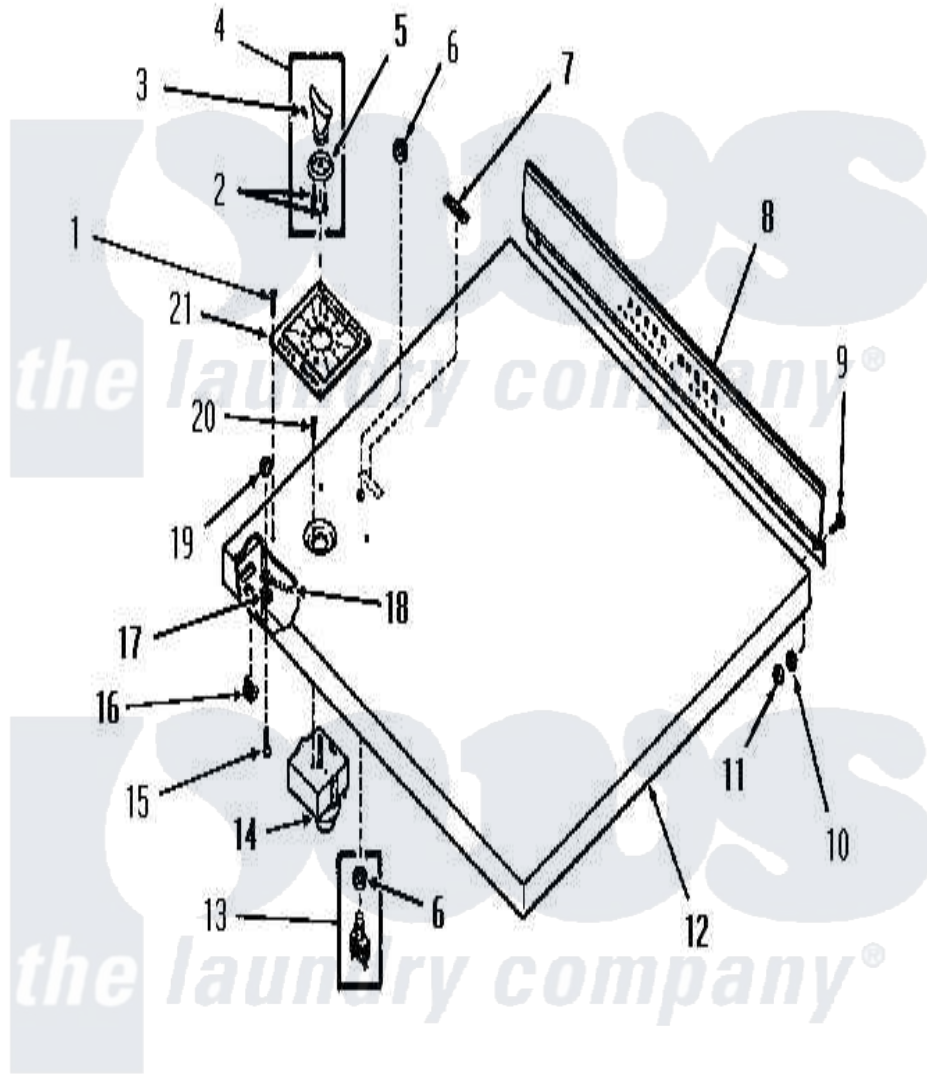

Amana DE1020 05 - CABINET TOP AND CONTROL PANEL

Amana [Residential Amana DE1020 Washer Parts](#) Parts Diagram 05 - CABINET TOP AND CONTROL PANEL
 Click on the part number to view part

Item	Original Part Number	Replaced By	Status	Part Description
"	NOTE:		Not Available	HOUSING AND PANEL ASSEMBLY WILL BE SUPPLIED WHENEVER 52963GR LINT SCREEN HOUSING OR 53058GR INNER DOOR PANEL IS ORDERED
1	51778			Screw, 8b-18 X 1/2 RD H
2	Y02787		Not Available	SCREW, 6-32 X 1/4 RD HDxREPLACE
3	20310		Not Available	SCREW, 8-32 X 1/4 HEX S
4	22478		Not Available	TIMER KNOB ASSEMBLY
5	22450		Not Available	TIMER DIAL
6	52947			Nut, Hex 15/32-32
7	53738		Not Available	STICKER, PUSH-TO-START
8	0054560		Not Available	USE D7755902
9	20747	500824		Screw, 1/4-20 Unc Hex
10	02431			Lockwasher, 1/4 Ext Shk
11	20275	27001225		Nut, Jam Mid Lock 1/4-20

12	53735W	Not Available	CABINET TOP, WHITE
13	53768	55882P	Assembly- Switch
14	52594	Not Available	TIMER
15	22649		Screw, 8-32 X 13/32 FI
16	23007	Not Available	CAGED NUT
17	Y20278	Not Available	LOCKWASHER
18	Y00000000	Not Available	SEE NOTE GROUND WIRE, GREEN
19	51236	488130	Nut
20	70212		Screw, 8-32 X 5/32 RD H
21	52557	Not Available	CONTROL PLATE