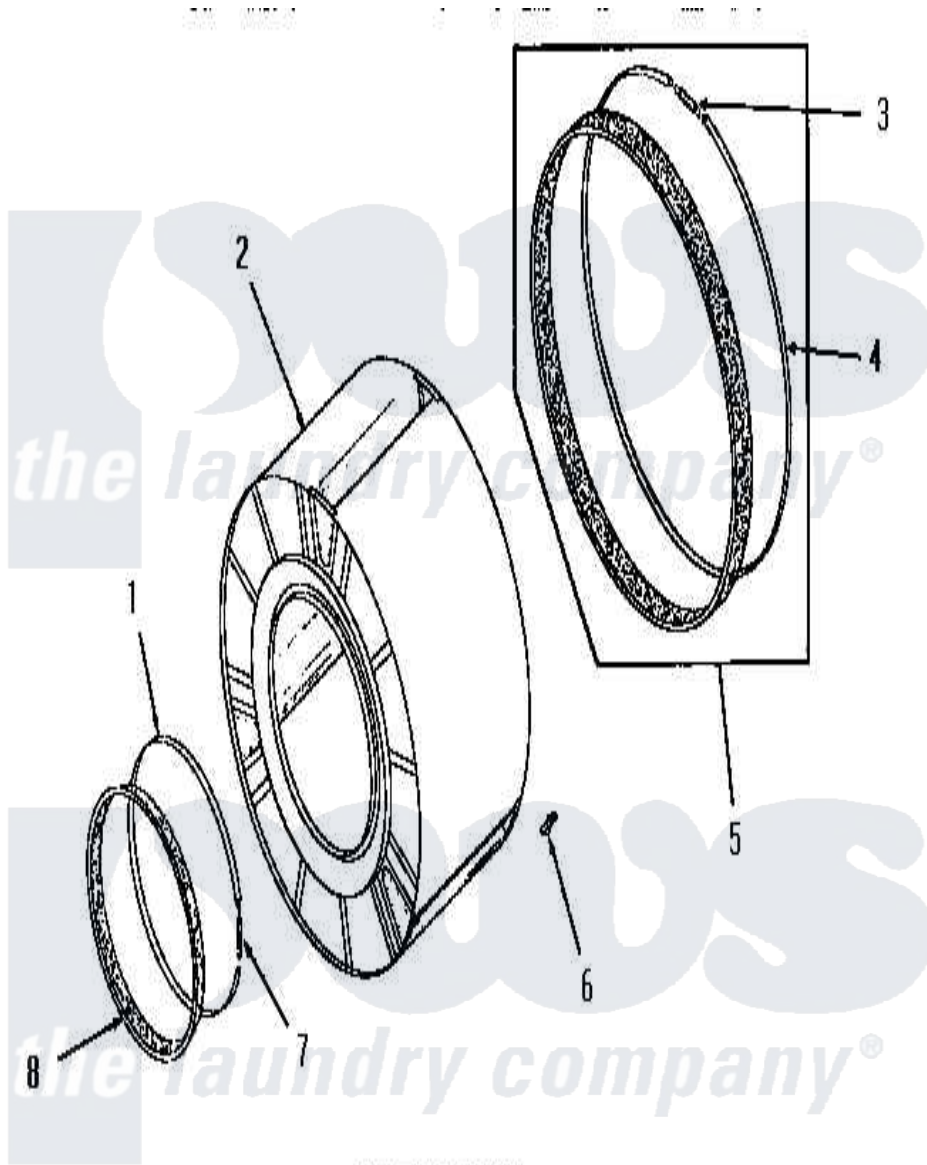

Amana DE1020 06 - CLOTHES DRUM

CLOTHES DRUM

Amana [Residential Amana DE1020 Washer Parts](#) Parts Diagram 06 - CLOTHES DRUM
 Click on the part number to view part

Item	Original Part Number	Replaced By	Status	Part Description
1	50169			Strap, Retainer
2	53135			Assembly, Drum
3	52310			Spring
4	50781			Strap, Seal
5	51883A			Assembly, Seal
6	51201		Not Available	CLIP
7	50168			Spring
8	51881			Seal, Front