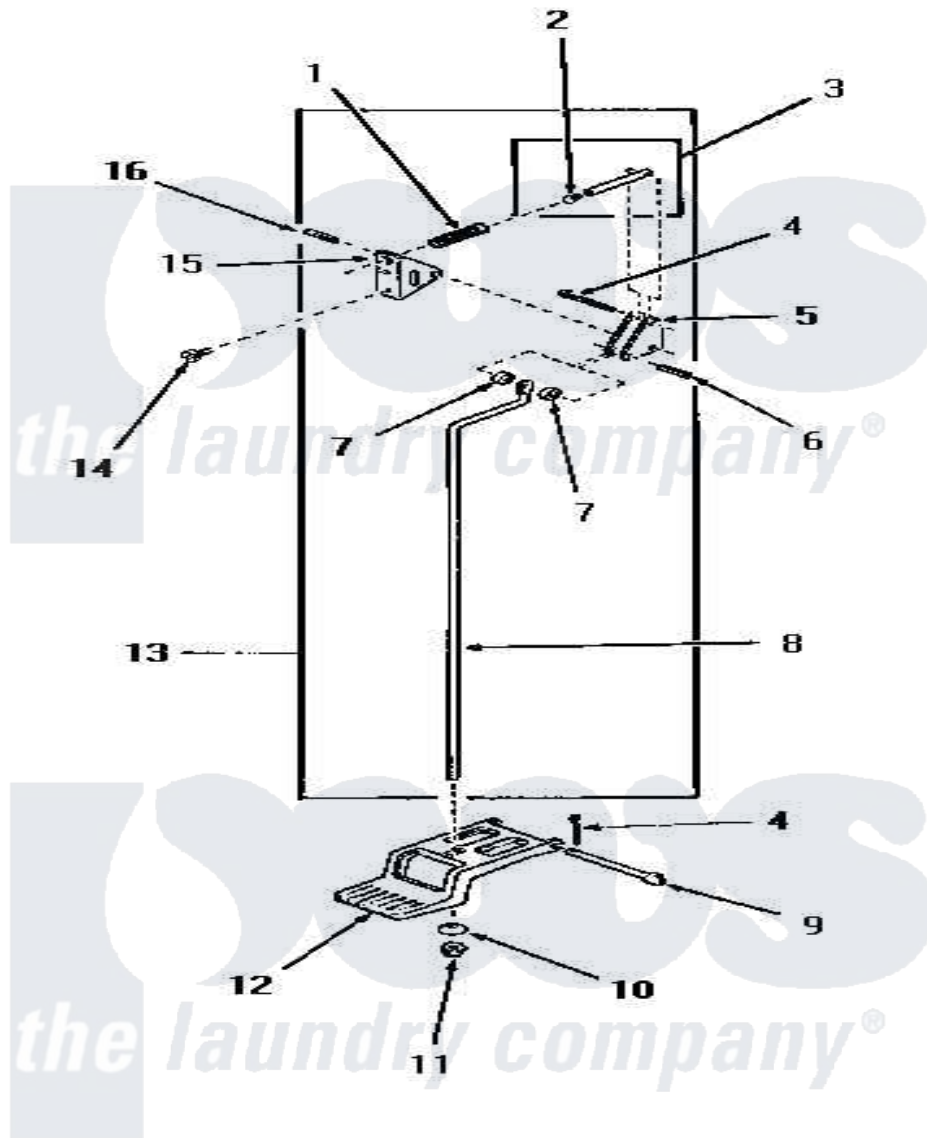

Amana DE1020 07 - DOOR RELEASE

DOOR RELEASE

Amana [Residential Amana DE1020 Washer Parts](#) Parts Diagram 07 - DOOR RELEASE

[Click on the part number to view part](#)

Item	Original Part Number	Replaced By	Status	Part Description
1	51065		Not Available	DOOR RELEASE SPRING
2	51786		Not Available	PLUG
3	51841		Not Available	DOOR RELEASE PIN ASSEMBLY
4	02578			Pin, Cotter
5	51041		Not Available	DOOR RELEASE LEVER
6	51161		Not Available	PIN,ROLL 1/8 X 3/4
7	51121			Door Release Spacer
8	51837		Not Available	DOOR RELEASE ROD
9	51045		Not Available	PEDAL HINGE PIN
10	51046		Not Available	NYLON WASHER
11	51271		Not Available	NUT
12	51802			Pedal, Foot
13	51844		Not Available	DOOR RELEASE ASSEMBLY
14	51246		Not Available	SCREW
15	51052		Not Available	DOOR RELEASE BRACKET
16	51161		Not Available	PIN,ROLL 1/8 X 3/4