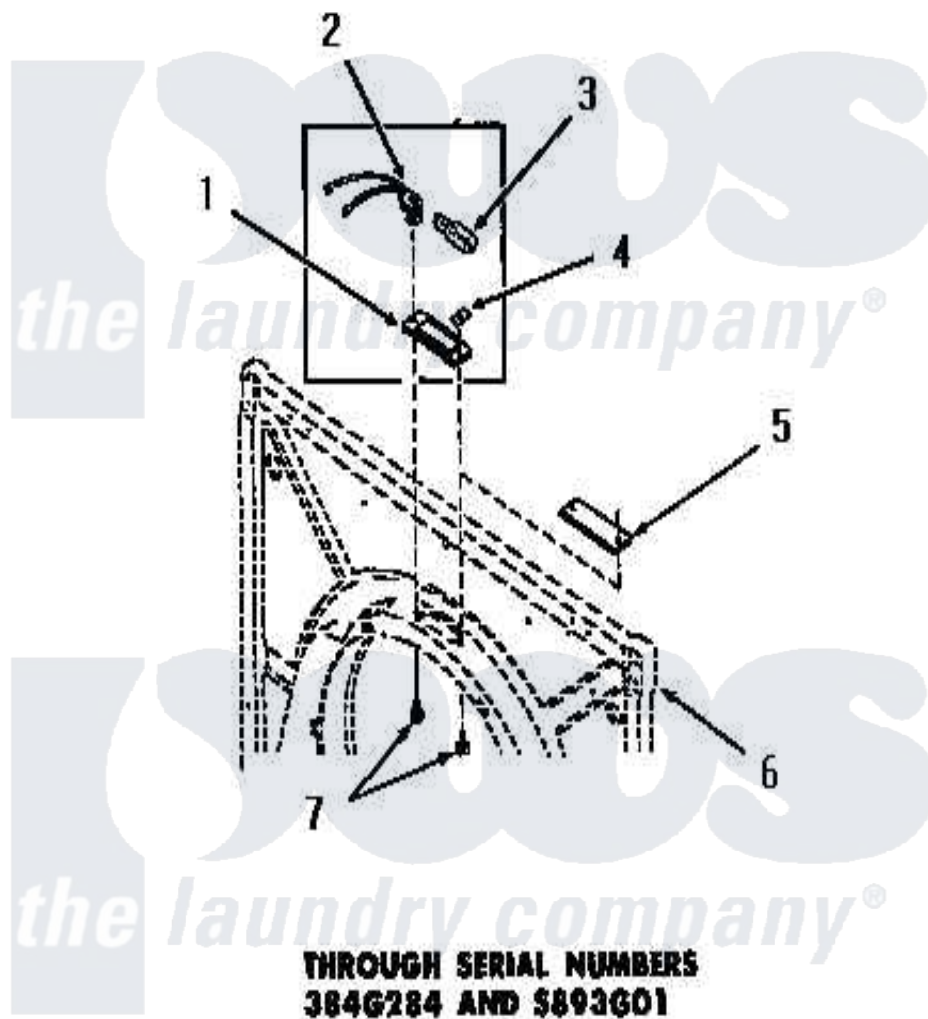

Amana DE1020 08 - DRUM LIGHT & COVER PLATE

Amana [Residential Amana DE1020 Washer Parts](#) Parts Diagram 08 - DRUM LIGHT & COVER PLATE
 Click on the part number to view part

Item	Original Part Number	Replaced By	Status	Part Description
1	51070			Lens, Drum Light
2	Y51887		Not Available	BULB RECEPTACLE
3	21608	A3167501		Lamp Oven, Int.
4	Y51788		Not Available	SPEED NUT
5	53911		Not Available	COVER PLATE
6	Y00000000		Not Available	SEE NOTE FRONT FRAME AND AIR SHROUD
7	51784		Not Available	SCREW, 10B-16 X 1/2 HEX