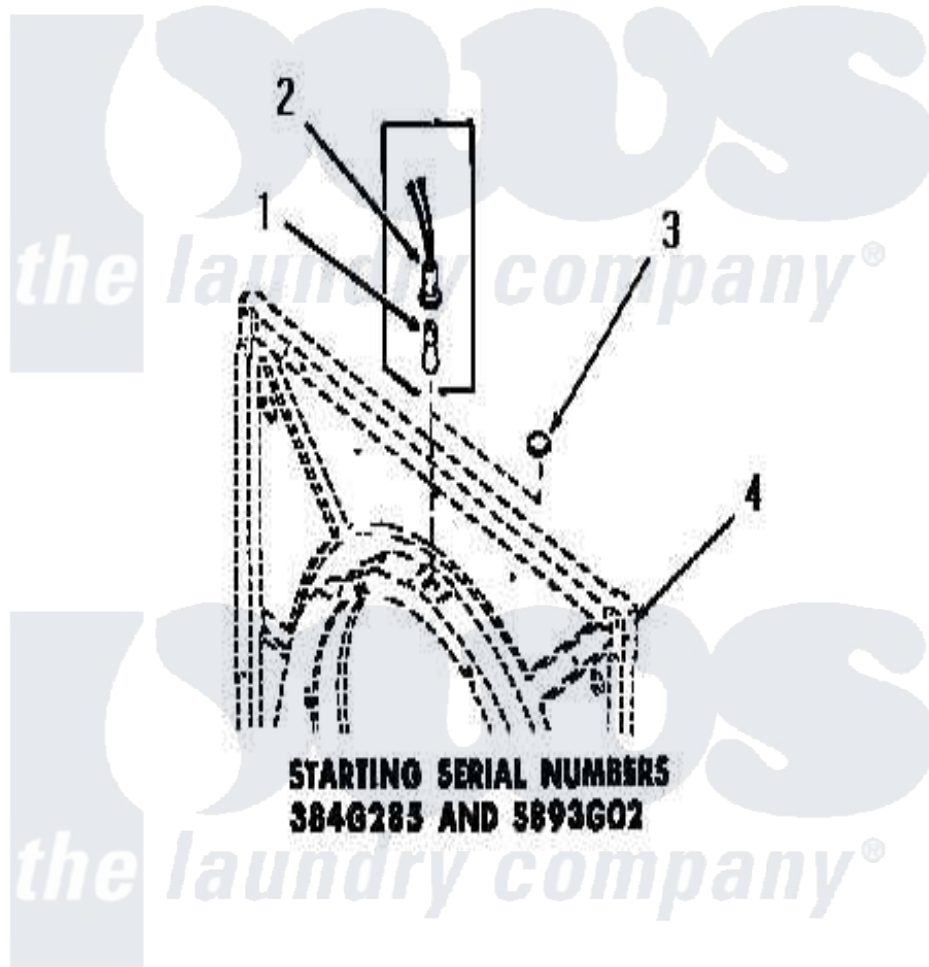

Amana DE1020 09 - DRUM LIGHT AND COVER PLATE

Amana [Residential Amana DE1020 Washer Parts](#) Parts Diagram 09 - DRUM LIGHT AND COVER PLATE
Click on the part number to view part

Item	Original Part Number	Replaced By	Status	Part Description
1	Y54608	31001575		Bulb, Cylinder Light
2	Y0054609	M0270519		Washer
3	54610		Not Available	PLUG BUTTON
4	Y00000000		Not Available	SEE NOTE FRONT FRAME AND AIR SHROUD