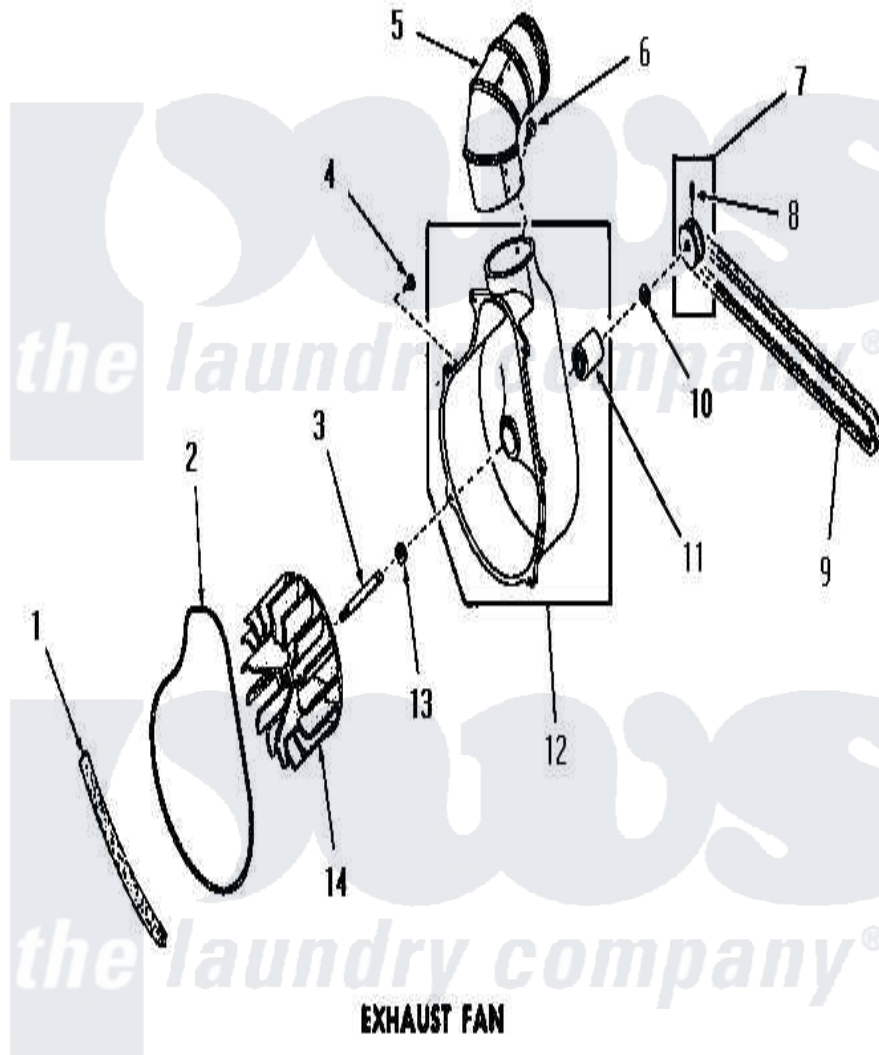

Amana DE1020 10 - EXHAUST FAN

Amana [Residential Amana DE1020 Washer Parts](#) Parts Diagram 10 - EXHAUST FAN
 Click on the part number to view part

Item	Original Part Number	Replaced By	Status	Part Description
1	51790			Seal
2	51791			Gasket, Housing
3	53519		Not Available	EXHAUST FAN SHAFT
4	51784		Not Available	SCREW, 10B-16 X 1/2 HEX
5	Y0052707	31986601B		Switch, Rocker
6	23222	3177991		Screw
7	53521		Not Available	ASSY, PULLEY
8	02771			Screw, 1/4-20 x 3/8 Hex S
9	51994			Belt
10	52549			Washer, 501 ID X3/4 Odx
11	51991		Not Available	BEARING
12	51946		Not Available	HOUSING, BLOWER
13	52549			Washer, 501 ID X3/4 Odx
14	90585		Not Available	IMPELLER