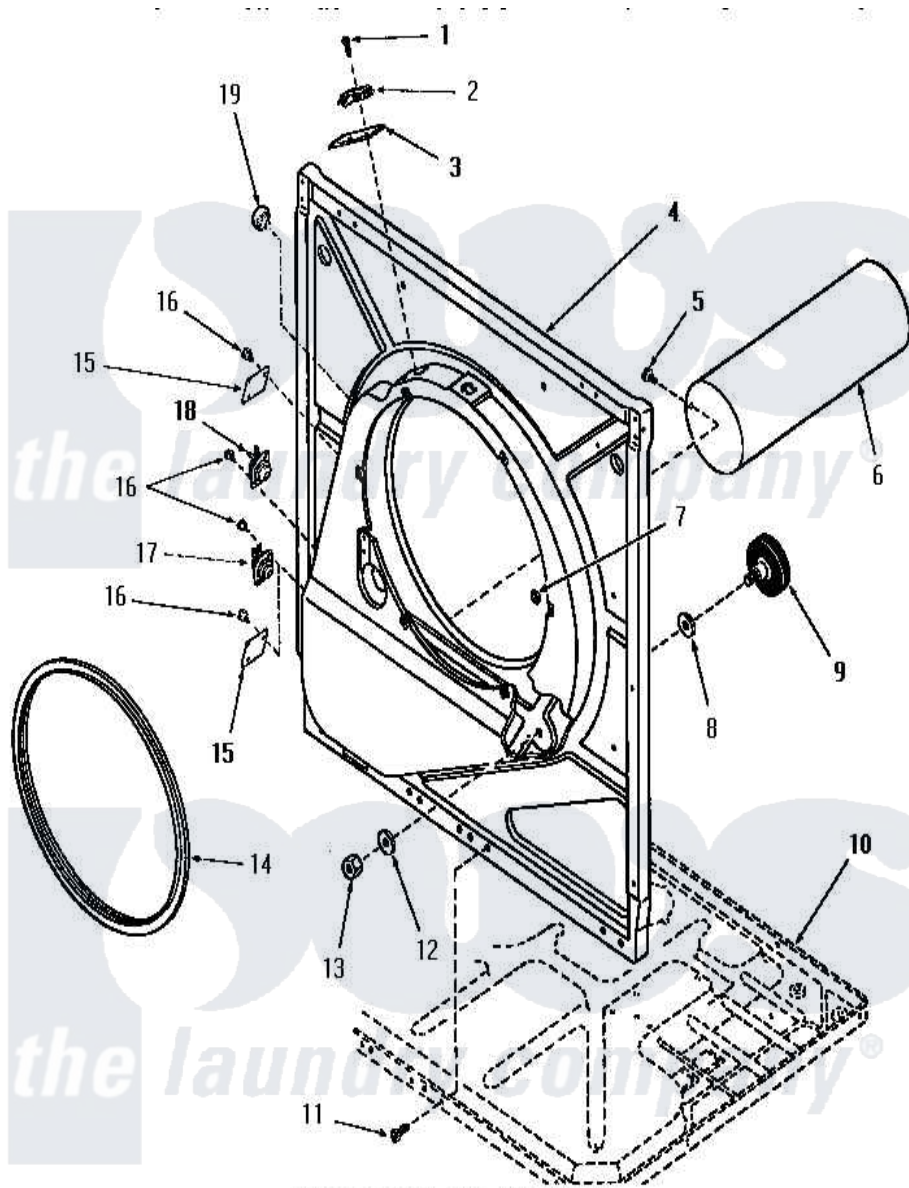

Amana DE1020 11 - FRONT FRAME AND AIR SHROUD

FRONT FRAME AND AIR SHROUD

Amana [Residential Amana DE1020 Washer Parts](#) Parts Diagram 11 - FRONT FRAME AND AIR SHROUD
 Click on the part number to view part

Item	Original Part Number	Replaced By	Status	Part Description
1	51783			Screw, 6b-20 X 7/8 HeX
2	Y51143		Not Available	SWITCH
3	52112			Insulation
4	51850		Not Available	FRONT FRAME AND AIR SHROUD
5	52150	489464		Screw
6	51821		Not Available	EXHAUST DUCT
7	52865		Not Available	SPEED NUT
8	52123			Washer
9	53555	56285		Roller Cylinder
10	Y00000000		Not Available	SEE NOTE FRAME BASE
11	51784		Not Available	SCREW, 10B-16 X 1/2 HEX
12	52122			Washer
13	52124		Not Available	NUT
14	51798		Not Available	GASKET
15	52550		Not Available	COVER PLATE
16	23222	3177991		Screw

18

[Y52394](#)

Thermostat

19

Y0053719

Not Available

CAPILLARY & SUCTION LINE
ASSY