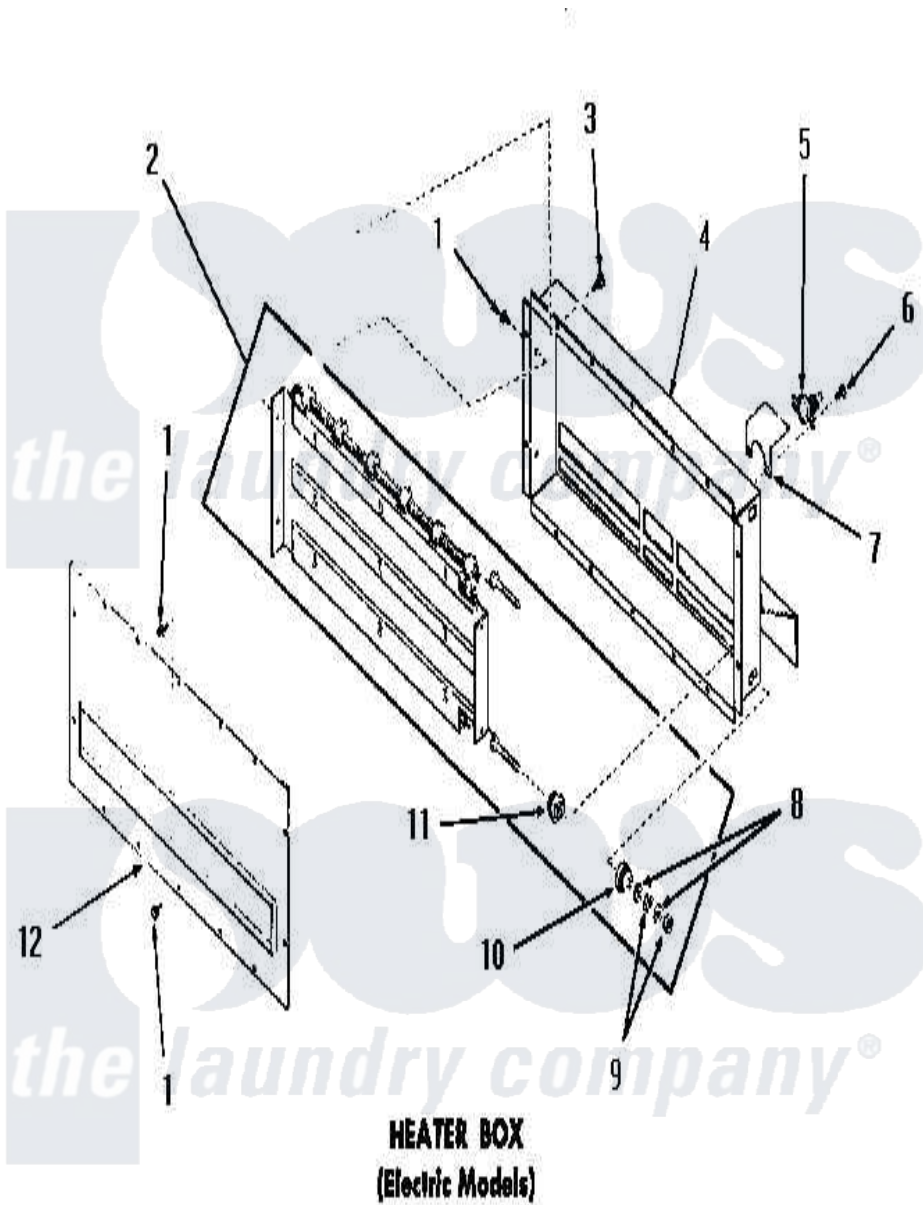

Amana DE1020 12 - HEATER BOX

HEATER BOX
(Electric Models)

Amana [Residential Amana DE1020 Washer Parts](#) Parts Diagram 12 - HEATER BOX
Click on the part number to view part

Item	Original Part Number	Replaced By	Status	Part Description
1	51780	3390631		Screw, 10-16 X 3/8
2	Y52626		Not Available	ELEMENT,HEATER-240V
"	52608		Not Available	ELEMENT,HEATER-230V
"	52306		Not Available	ELEMENT,HEATER-208V
3	51784		Not Available	SCREW,10B-16 X 1/2 HEX
4	Y51876		Not Available	HEATER BOX AND SHIELD
5	55523			Thermostat
6	23222	3177991		Screw
7	52117		Not Available	THERMOSTAT SHIELD
8	54532		Not Available	WASHER
9	54531		Not Available	NUT
10	51145		Not Available	INSULATOR
11	51146			Insulator
12	51867		Not Available	HEATER BOX COVER PLATE