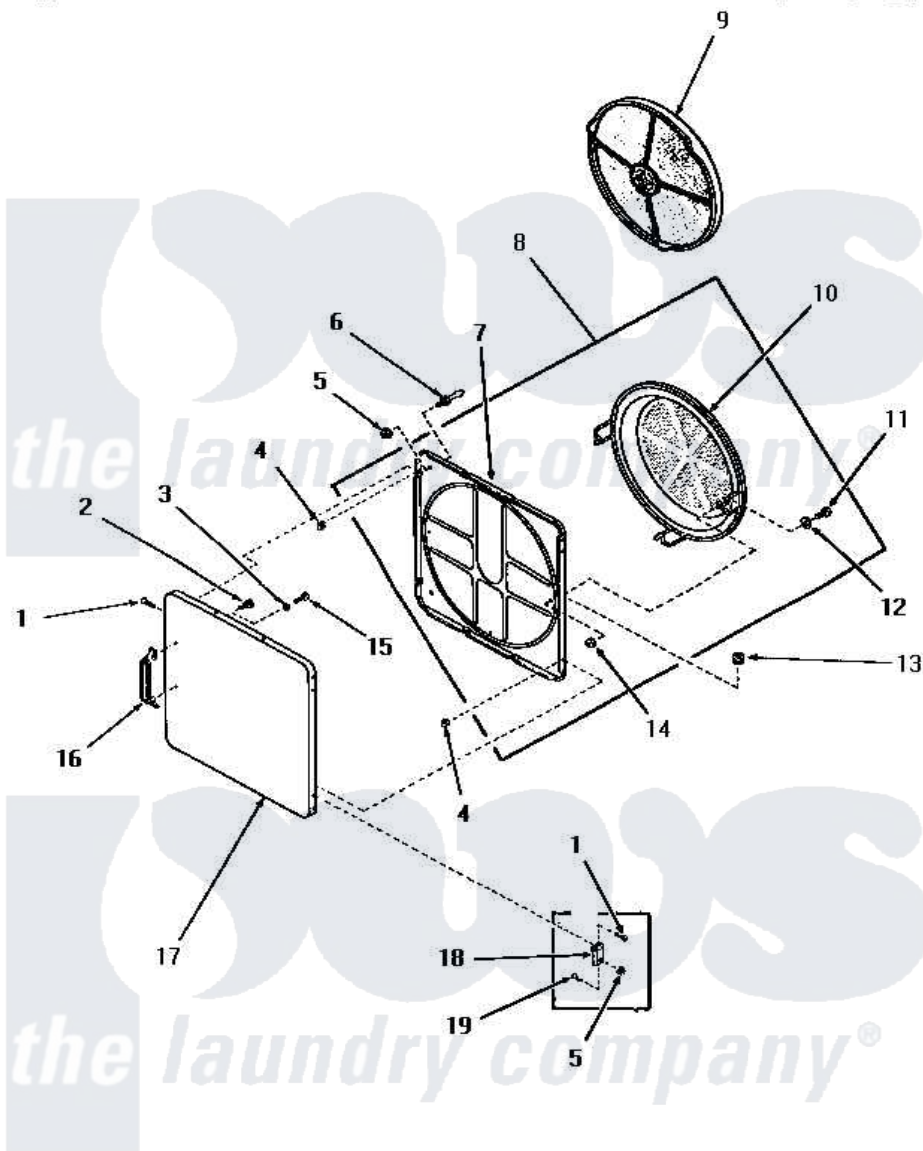

# Amana DE1020 13 - LOADING DOOR

## LOADING DOOR (Through Serial Nos. 31V9368 and S66Y580)

Amana [Residential Amana DE1020 Washer Parts](#) Parts Diagram 13 - LOADING DOOR

[Click on the part number to view part](#)

Item	Original Part Number	Replaced By	Status	Part Description
1	52864	<a href="#">500226</a>		Screw, 8b-16 x 5/8 Tap
2	52150	<a href="#">489464</a>		Screw
3	Y20278		Not Available	LOCKWASHER
4	52865		Not Available	SPEED NUT
5	51236	<a href="#">488130</a>		Nut
6	<a href="#">51992</a>			Strike, Door
7	54730		Not Available	INNER DOOR PANEL
8	54738		Not Available	ASSY,HOUSING & PANEL
9	53002		Not Available	NO LONGER AVAILABLE
10	54731	<a href="#">54-731</a>		Bake Element
11	24688		Not Available	CAP SCREW
12	Q6275		Not Available	WASHER
13	<a href="#">51858</a>			Grommet
14	52566	<a href="#">27001225</a>		Nut, Jam Mid Lock 1/4-20
15	22024	<a href="#">20001169</a>		22024 24
16	54068	<a href="#">61925</a>		Pull Door Commercial Black

17	52489A	Not Available	OUTER DOOR PANEL, AVOCADO
"	52489C	Not Available	OUTER DOOR PANEL, COPPERTONE
"	52489H	Not Available	OUTER DOOR PANEL, HARVEST GOLD
"	52489W	Not Available	OUTER DOOR PANEL, WHITE
18	<a href="#">70014</a>		Hinge
19	<a href="#">22649</a>		Screw, 8-32 X 13/32 FI