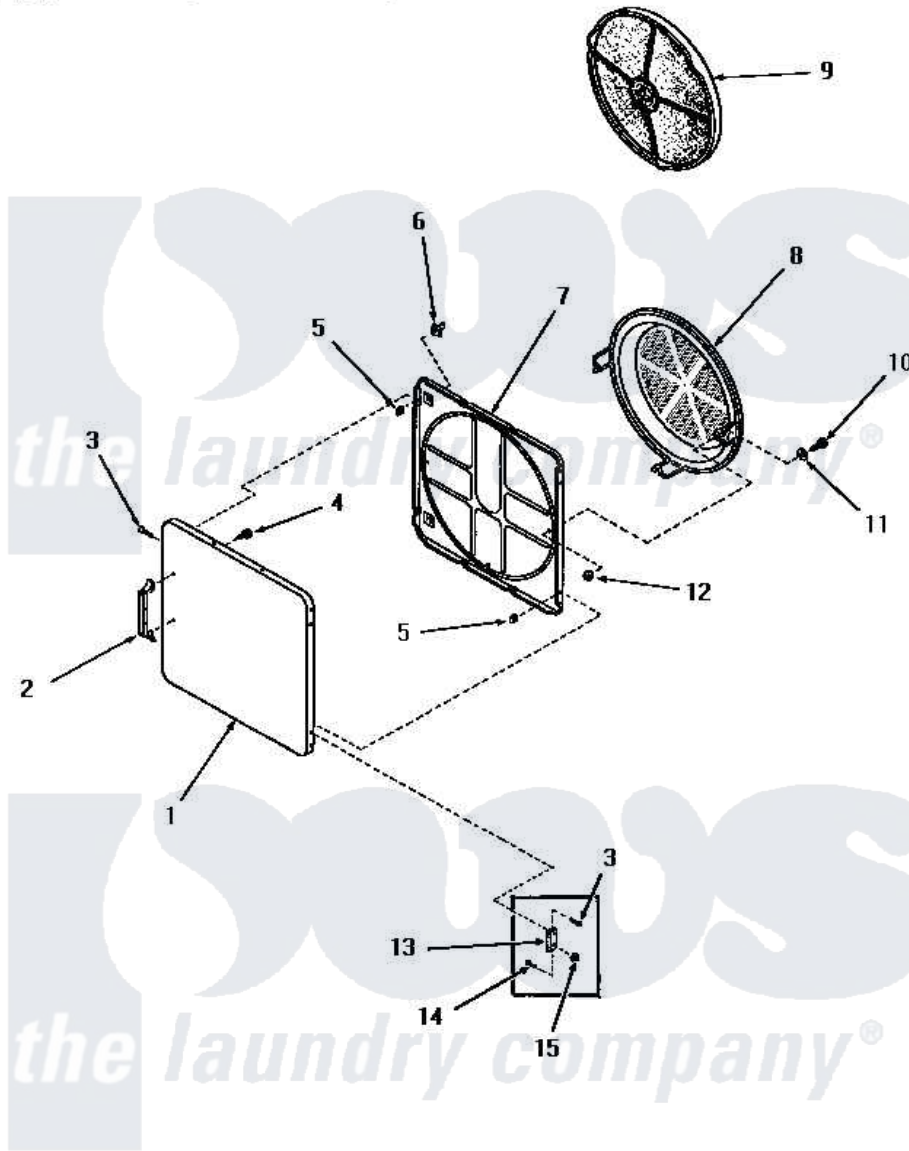

Amana DE1020 14 - LOADING DOOR

LOADING DOOR (Starting Serial Nos. 31V9369 and S66Y581)

Amana [Residential Amana DE1020 Washer Parts](#) Parts Diagram 14 - LOADING DOOR

[Click on the part number to view part](#)

Item	Original Part Number	Replaced By	Status	Part Description
1	52489W		Not Available	OUTER DOOR PANEL, WHITE
"	52489H		Not Available	OUTER DOOR PANEL, HARVEST GOLD
"	52489C		Not Available	OUTER DOOR PANEL, COPPERTONE
"	52489A		Not Available	OUTER DOOR PANEL, AVOCADO
2	54068	61925		Pull Door Commercial Black
3	52864	500226		Screw, 8b-16 x 5/8 Tap
4	52150	489464		Screw
5	52865		Not Available	SPEED NUT
6	54661	LA-1003		Door Catch Kit
7	54665	54-665		Bake Element
8	54731	54-731		Bake Element
9	53002		Not Available	NO LONGER AVAILABLE
10	24688		Not Available	CAP SCREW
11	Q6275		Not Available	WASHER

12	52566	27001225	Nut, Jam Mid Lock 1/4-20
13	70014		Hinge
14	22649		Screw, 8-32 X 13/32 FI
15	51236	488130	Nut