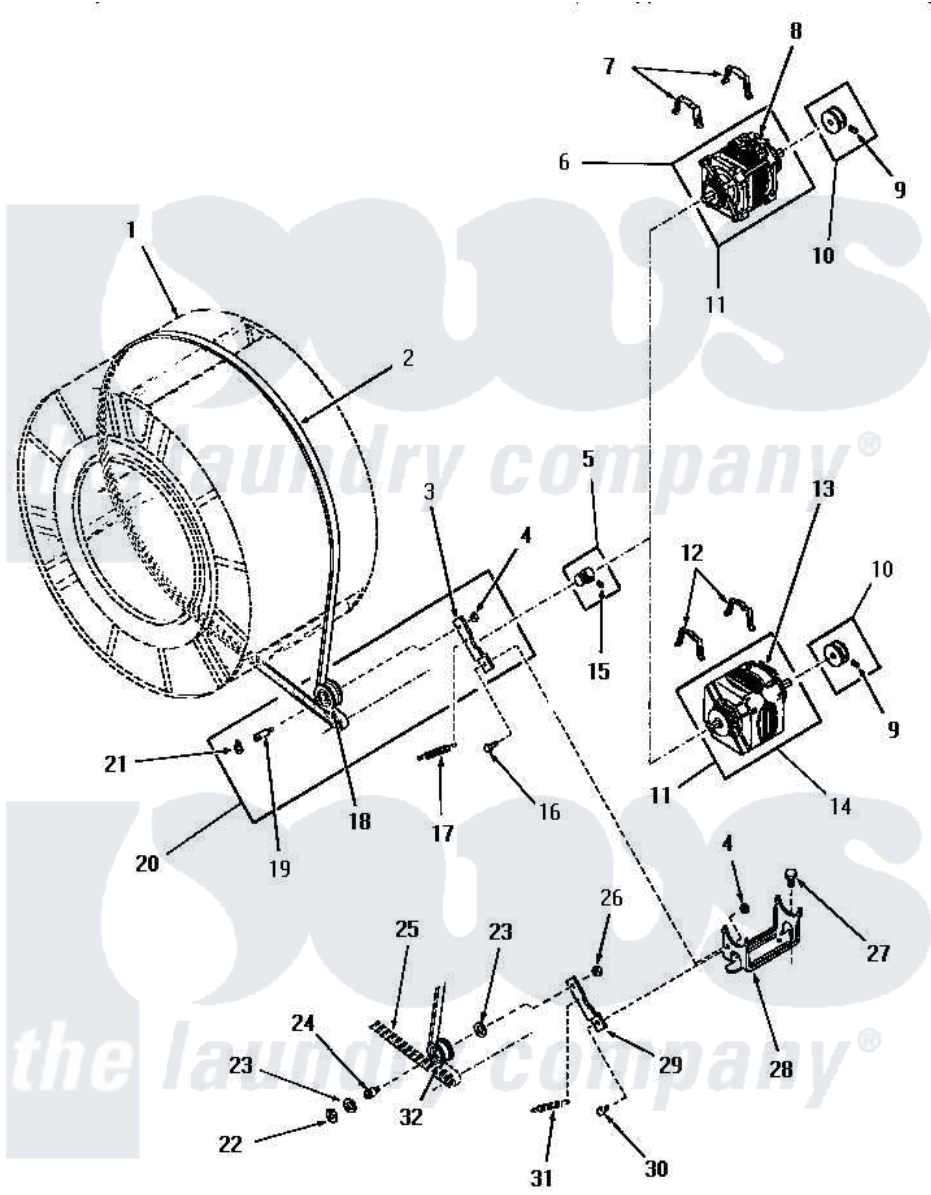

Amana DE1020 15 - MOTOR, IDLER & BELT

MOTOR, IDLER AND BELT

Amana [Residential Amana DE1020 Washer Parts](#) Parts Diagram 15 - MOTOR, IDLER & BELT

[Click on the part number to view part](#)

Item	Original Part Number	Replaced By	Status	Part Description
1	Y00000000		Not Available	SEE NOTE CLOTHES DRUM
2	52556			Belt
3	54410		Not Available	LEVER, IDLER
4	52566	27001225		Nut, Jam Mid Lock 1/4-20
5	52593		Not Available	ASSY, MOTOR PULLEY
6	Y00000000		Not Available	SEE NOTE GENERAL ELECTRIC FORM "V" MOTOR
7	51789	660658		Clamp, Motor Mounting 343481 685441
8	53249		Not Available	SWITCH
9	02771			Screw, 1/4-20 x 3/8 Hex S
10	53522			Pulley, Motor
11	52697		Not Available	MOTOR
12	51789	660658		Clamp, Motor Mounting 343481 685441
13	Y00000000		Not Available	SEE NOTE WESTINGHOUSE -- (NOT REPLACEABLE)

"	53226	Not Available	SWITCH,MOTOR
"	53214	Not Available	MOTOR SWITCH, DELCO
"	53213		Switch
14	Y00000000	Not Available	SEE NOTE GENERAL ELECTRIC FORM ``T`` MOTOR
15	52906	Not Available	SETSCREW
16	52567		Bolt, Shoulder
17	52323		Spring
18	Y54414		Assembly, Wheel And Bearing
19	54411	Not Available	SHAFT,IDLER LEVER
20	54415	Not Available	LEVER,IDLER
21	23748		Ring, Retaining
22	70061		Ring, Retaining
23	Y52564		Washer
24	52611	Not Available	SHAFT,IDLER xREPLACE
25	Y00000000	Not Available	SEE NOTE BELT
26	52124	Not Available	NUT
27	23928	Not Available	CAP SCREW AND LOCKWASHER
28	51824	Not Available	MOUNT,MOTOR
29	52562	Not Available	IDLER LEVER
30	Y00000000	Not Available	SEE NOTE SHOULDER BOLT
31	Y00000000	Not Available	SEE NOTE SPRING
32	52561	Not Available	IDLER PULLEY