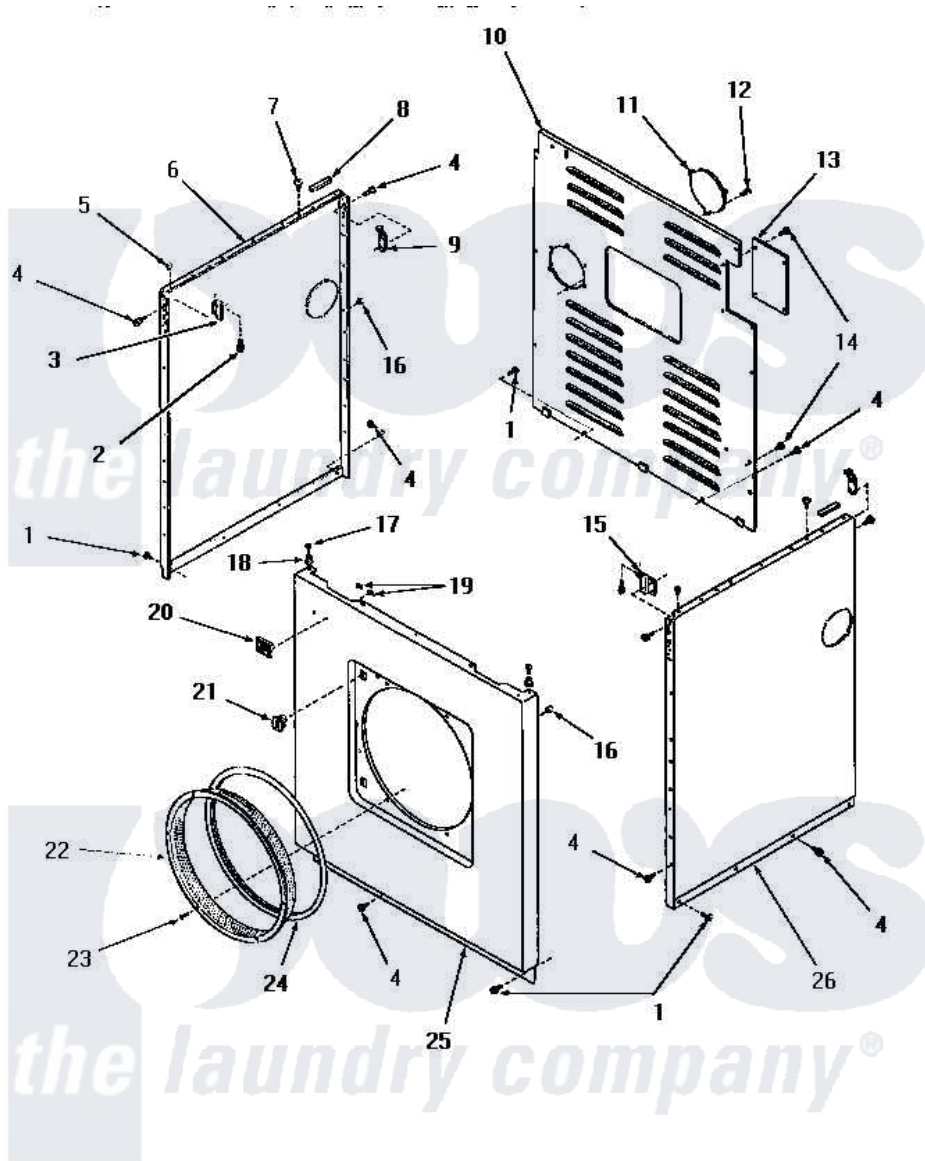

## PANELS

Amana [Residential Amana DE1020 Washer Parts](#) Parts Diagram 16 - PANELS

[Click on the part number to view part](#)

Item	Original Part Number	Replaced By	Status	Part Description
1	25723	<a href="#">27001200</a>		Screw
2	<a href="#">23008</a>			Screw, 10-24 X 3/4 Sems
3	22847		Not Available	BRACKET
4	51784		Not Available	SCREW,10B-16 X 1/2 HEX
5	<a href="#">21176</a>			Bumper
6	52669W		Not Available	SIDE PANEL, LEFT, WHITE
"	52669C		Not Available	SIDE PANEL, LEFT, COPPERTONE
"	52669H		Not Available	SIDE PANEL, LEFT, HARVEST GOLD
"	52669A		Not Available	SIDE PANEL, LEFT, AVOCADO
7	52442		Not Available	SCREW, No.10-16 X 3/8"
8	<a href="#">80312</a>			Bumper Pad
9	<a href="#">52487</a>			Lug, Hold-Down
10	52677W		Not Available	REAR PANEL, WHITE
"	52677GR		Not Available	PANEL,REAR xREPLACE