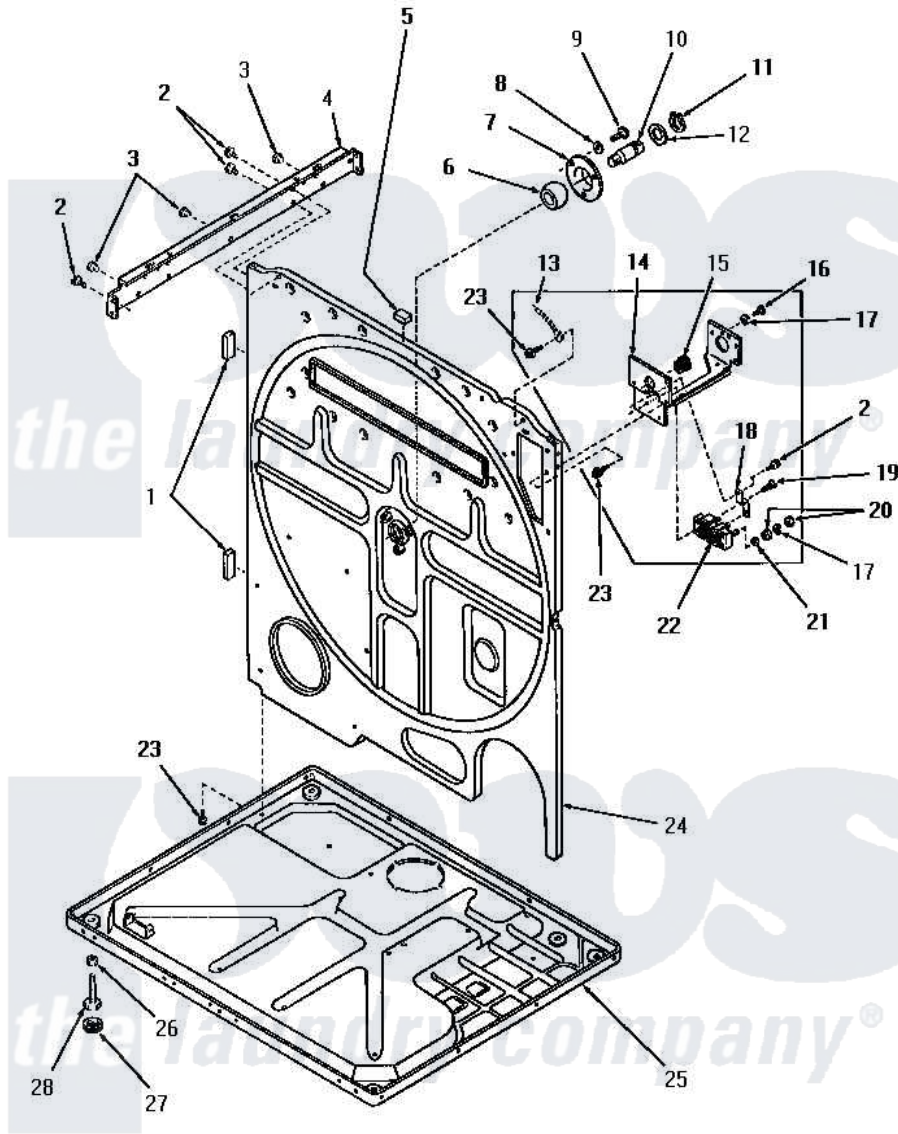

Amana DE1020 17 - REAR FRAME AND FRAME BASE

REAR FRAME AND FRAME BASE

Amana [Residential Amana DE1020 Washer Parts](#) Parts Diagram 17 - REAR FRAME AND FRAME BASE
 Click on the part number to view part

Item	Original Part Number	Replaced By	Status	Part Description
1	20354		Not Available	BUMPER PAD
2	51780	3390631		Screw, 10-16 X 3/8
3	21685	40038001		Bumper
4	51818		Not Available	SUPPORT CHANNEL, RIGHT OR LEFT
5	54024		Not Available	BUMPER
6	Y52079			Bearing, Drum Shaft
7	51826		Not Available	COVER,BEARING
8	03189			LoCkwasher, 1/4 Std-C P
9	53589	8204624		Bolt
10	53132		Not Available	SHAFT,DRUM
11	70061			Ring, Retaining
12	Y52564			Washer
13	Y00000000		Not Available	SEE NOTE GROUND WIRE, GREEN
14	Y52110		Not Available	TERMINAL BLOCK BRACKET
15	52113			Relief, Strain

16	52909		Screw, 10B-16 X 1/2 HeX
17	51474	Not Available	WASHER, 13/64IDX1/2ODX.
18	53950	Not Available	STRAP,GROUND
19	Q6535	Not Available	SCREW, 10B-16 X 3/4 ROU
20	Q6163	Not Available	NUT
21	Q6623	Not Available	WASHER
22	50854	33001244	Block, Terminal
23	51784	Not Available	SCREW, 10B-16 X 1/2 HEX
24	52574	Not Available	FRAME,REAR
25	Y52572	Not Available	FRAME BASE
26	52794	62739	Nut, Lock
27	70282	Y314137	Foot, Rubber
28	Y52696	Y305086	Adjustable Leg And Nut