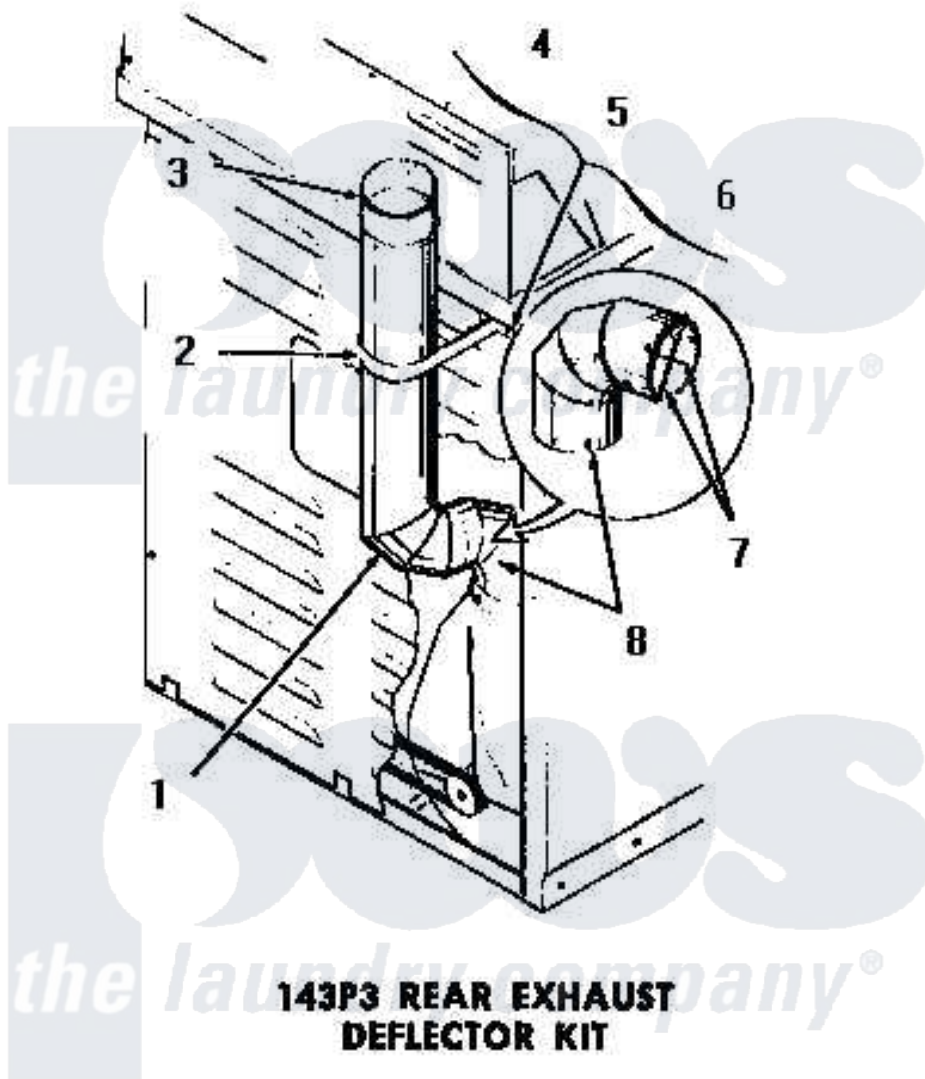

Amana DE1021 01 - 143P3 REAR EXHAUST DEFLECTOR KIT

Amana [Residential Amana DE1021 Washer Parts](#) Parts Diagram 01 - 143P3 REAR EXHAUST DEFLECTOR KIT
 Click on the part number to view part

Item	Original Part Number	Replaced By	Status	Part Description
1	51917		Not Available	ELBOW
2	52127		Not Available	SUPPORT BRACKET
3	Y52129		Not Available	EXHAUST PIPE, 4" X 18"
4	20267			Screw, 10-24 X 3/8 Round
5	03815			Lockwasher, No.10 Ext Shk
6	03673		Not Available	NUT
7	Y00000000		Not Available	SEE NOTE CUT AND REMOVE WIRE GUARDS
8	Y00000000		Not Available	SEE NOTE DRYER EXHAUST ELBOW -- (SUPPLIED WITH DRYER)
NI	143P3		Not Available	REAR EXHAUST DEFLECTOR KIT