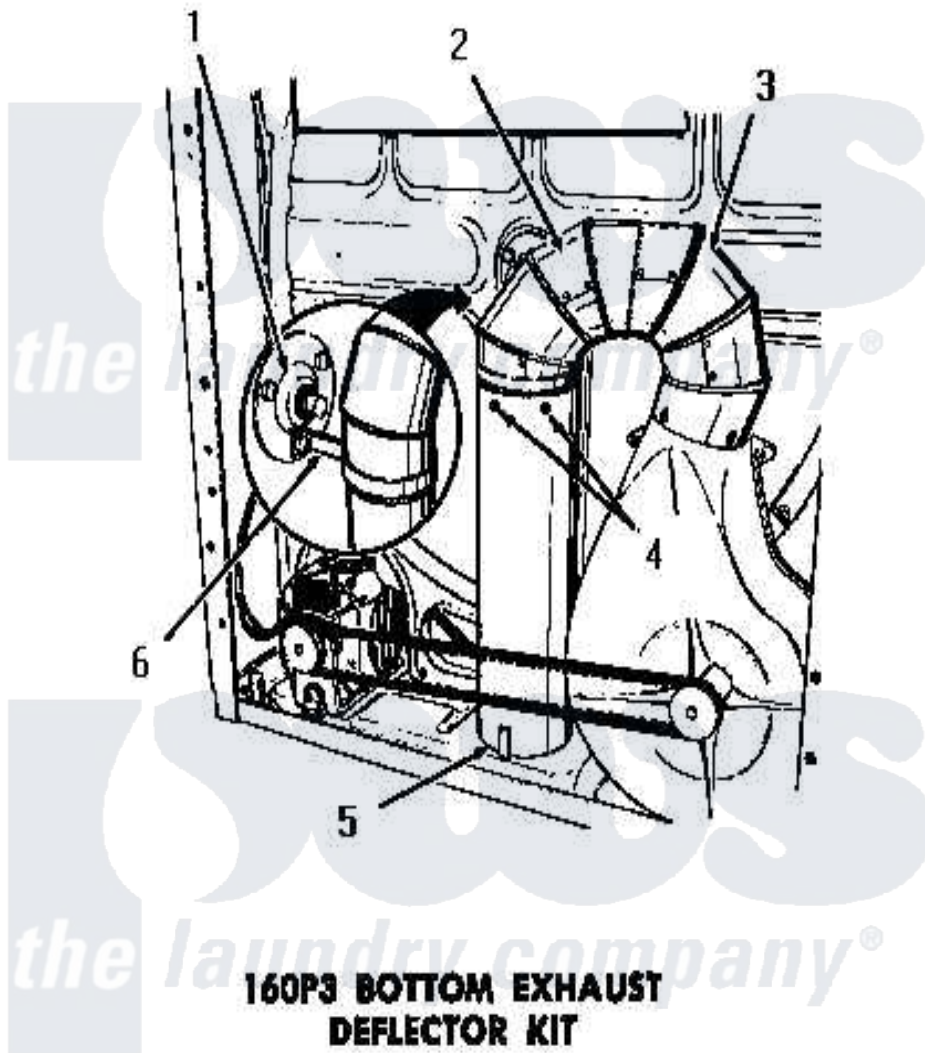

# Amana DE1021 03 - 160P3 BOTTOM EXHUAUST DEFLECTOR KIT

**160P3 BOTTOM EXHAUST DEFLECTOR KIT**

[Amana Residential Amana DE1021 Washer Parts](#) Parts Diagram 03 - 160P3 BOTTOM EXHUAUST DEFLECTOR KIT  
 Click on the part number to view part

Item	Original Part Number	Replaced By	Status	Part Description
1	Y00000000		Not Available	SEE NOTE BEARING RETAINER
2	52699		Not Available	SHORT 90 DEGREES ELBOW
3	Y00000000		Not Available	SEE NOTE DRYER EXHAUST ELBOW -- (SUPPLIED WITH DRYER)
4	23222	<a href="#">3177991</a>		Screw
5	52698		Not Available	EXHAUST TUBE
6	0052775	<a href="#">0057344</a>		Suptop Burner
NI	160P3		Not Available	BOTTOM EXHAUST DEFLECTOR KIT