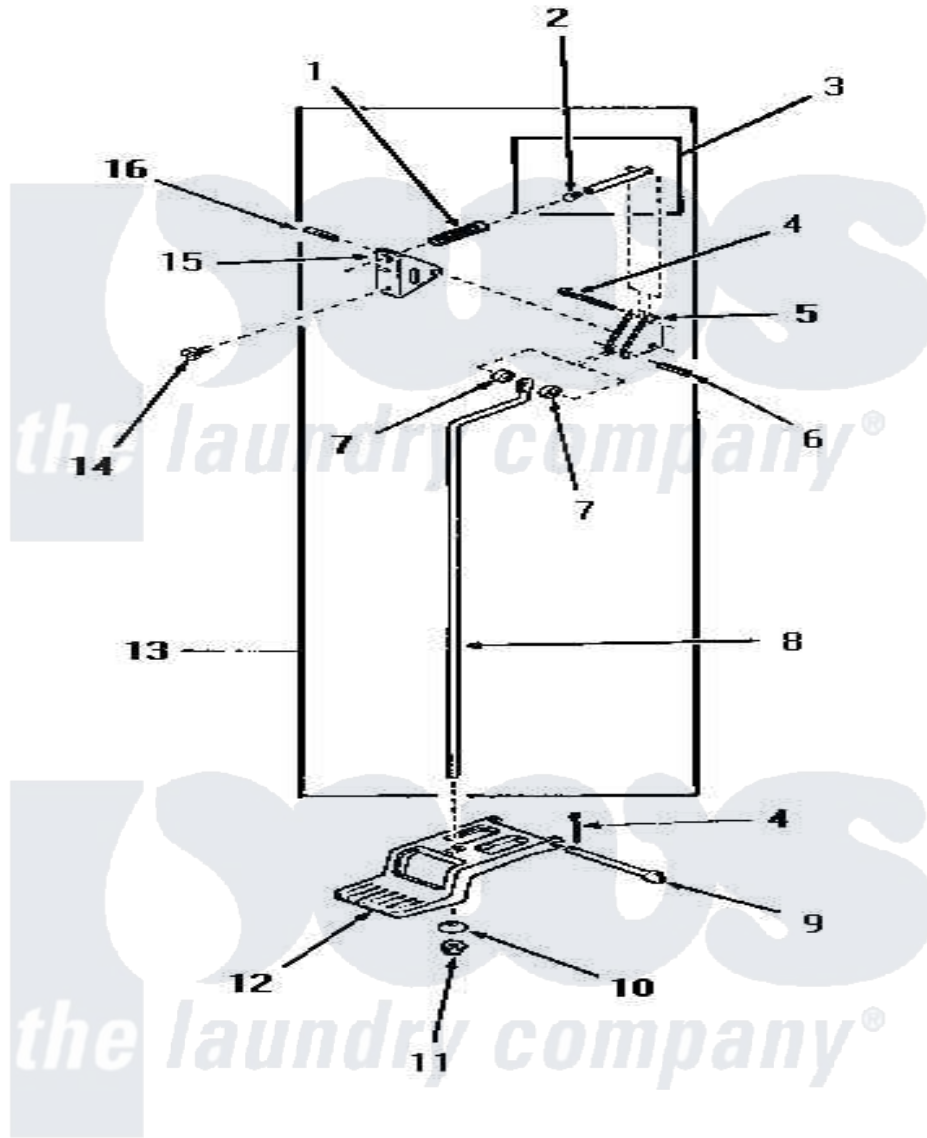

Amana DE1021 07 - DOOR RELEASE

DOOR RELEASE

Amana [Residential Amana DE1021 Washer Parts](#) Parts Diagram 07 - DOOR RELEASE

[Click on the part number to view part](#)

Item	Original Part Number	Replaced By	Status	Part Description
1	51065		Not Available	DOOR RELEASE SPRING
2	51786		Not Available	PLUG
3	51841		Not Available	DOOR RELEASE PIN ASSEMBLY
4	02578			Pin, Cotter
5	51041		Not Available	DOOR RELEASE LEVER
6	51161		Not Available	PIN,ROLL 1/8 X 3/4
7	51121			Door Release Spacer
8	51837		Not Available	DOOR RELEASE ROD
9	51045		Not Available	PEDAL HINGE PIN
10	51046		Not Available	NYLON WASHER
11	51271		Not Available	NUT
12	51802			Pedal, Foot
13	51844		Not Available	DOOR RELEASE ASSEMBLY
14	51246		Not Available	SCREW
15	51052		Not Available	DOOR RELEASE BRACKET
16	51161		Not Available	PIN,ROLL 1/8 X 3/4