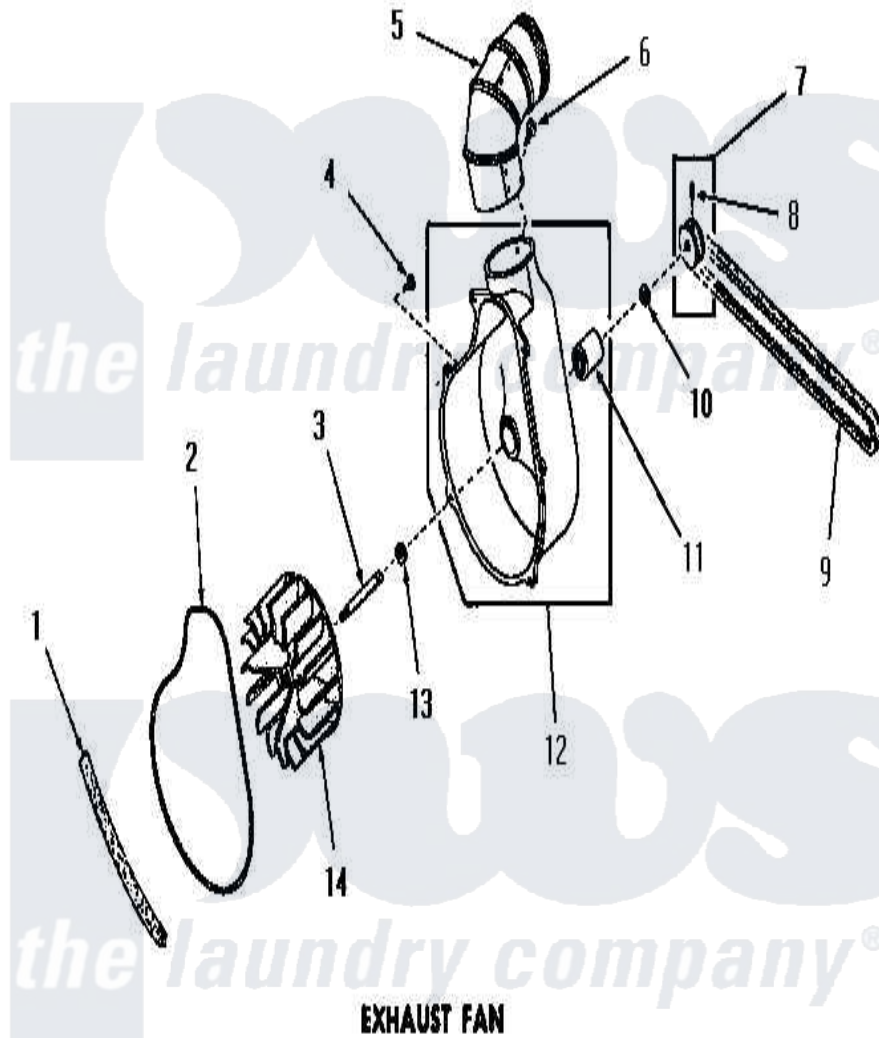

Amana DE1021 10 - EXHAUST FAN

Amana [Residential Amana DE1021 Washer Parts](#) Parts Diagram 10 - EXHAUST FAN
 Click on the part number to view part

| Item | Original Part Number | Replaced By | Status | Part Description |
|------|-----------------------|---------------------------|---------------|---------------------------|
| 1 | 51790 | | | Seal |
| 2 | 51791 | | | Gasket, Housing |
| 3 | 53519 | | Not Available | EXHAUST FAN SHAFT |
| 4 | 51784 | | Not Available | SCREW, 10B-16 X 1/2 HEX |
| 5 | Y0052707 | 31986601B | | Switch, Rocker |
| 6 | 23222 | 3177991 | | Screw |
| 7 | 53521 | | Not Available | ASSY, PULLEY |
| 8 | 02771 | | | Screw, 1/4-20 x 3/8 Hex S |
| 9 | 51994 | | | Belt |
| 10 | 52549 | | | Washer, 501 ID X3/4 Odx |
| 11 | 51991 | | Not Available | BEARING |
| 12 | 51946 | | Not Available | HOUSING, BLOWER |
| 13 | 52549 | | | Washer, 501 ID X3/4 Odx |
| 14 | 90585 | | Not Available | IMPELLER |