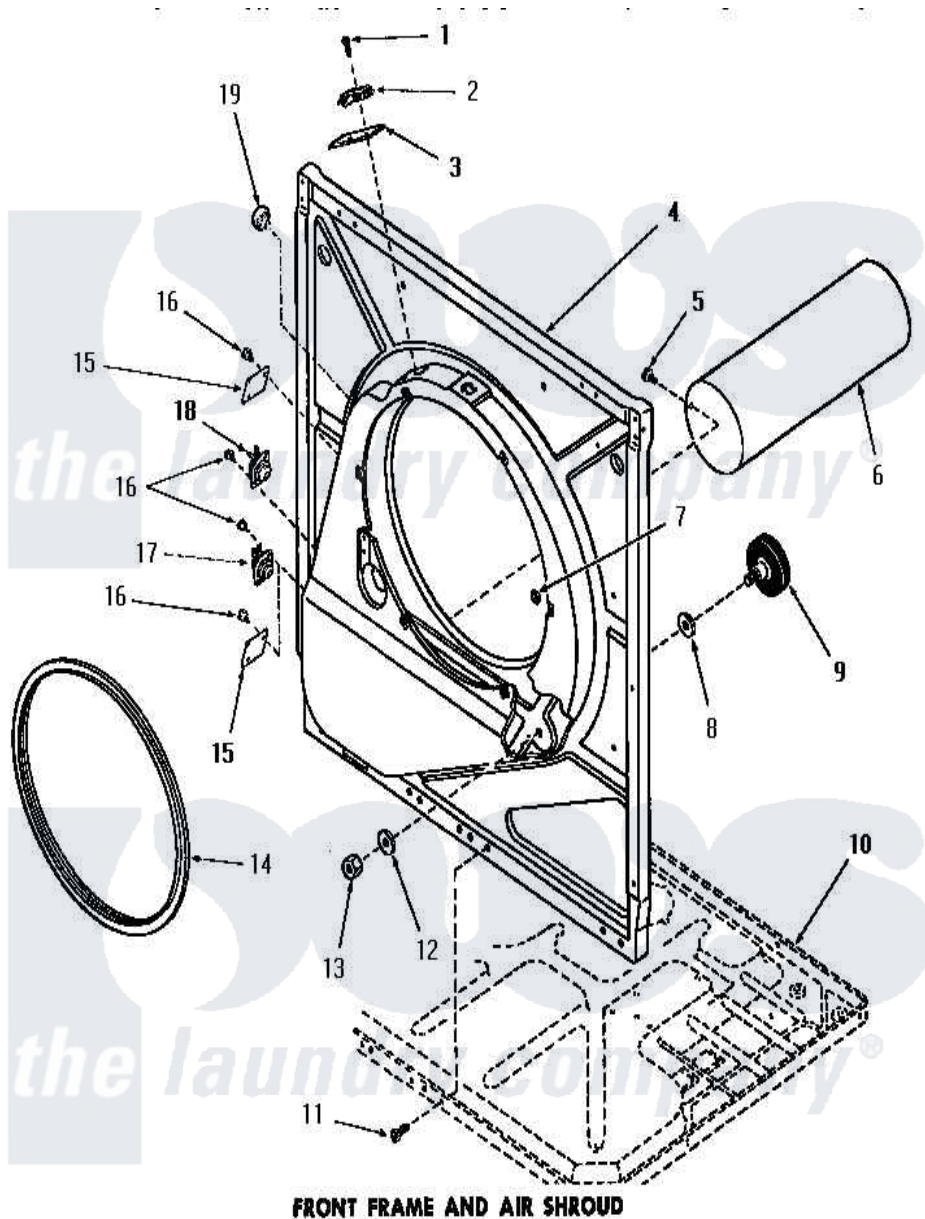

Amana DE1021 11 - FRONT FRAME AND AIR SHROUD

FRONT FRAME AND AIR SHROUD

Amana [Residential Amana DE1021 Washer Parts](#) Parts Diagram 11 - FRONT FRAME AND AIR SHROUD
 Click on the part number to view part

Item	Original Part Number	Replaced By	Status	Part Description
1	51783			Screw, 6b-20 X 7/8 HeX
2	Y51143		Not Available	SWITCH
3	52112			Insulation
4	51850		Not Available	FRONT FRAME AND AIR SHROUD
5	52150	489464		Screw
6	51821		Not Available	EXHAUST DUCT
7	52865		Not Available	SPEED NUT
8	52123			Washer
9	53555	56285		Roller Cylinder
10	Y00000000		Not Available	SEE NOTE FRAME BASE
11	51784		Not Available	SCREW,10B-16 X 1/2 HEX
12	52122			Washer
13	52124		Not Available	NUT
14	51798		Not Available	GASKET
15	52550		Not Available	COVER PLATE
16	23222	3177991		Screw

18

[Y52394](#)

Thermostat

19

Y0053719

Not Available

CAPILLARY & SUCTION LINE
ASSY