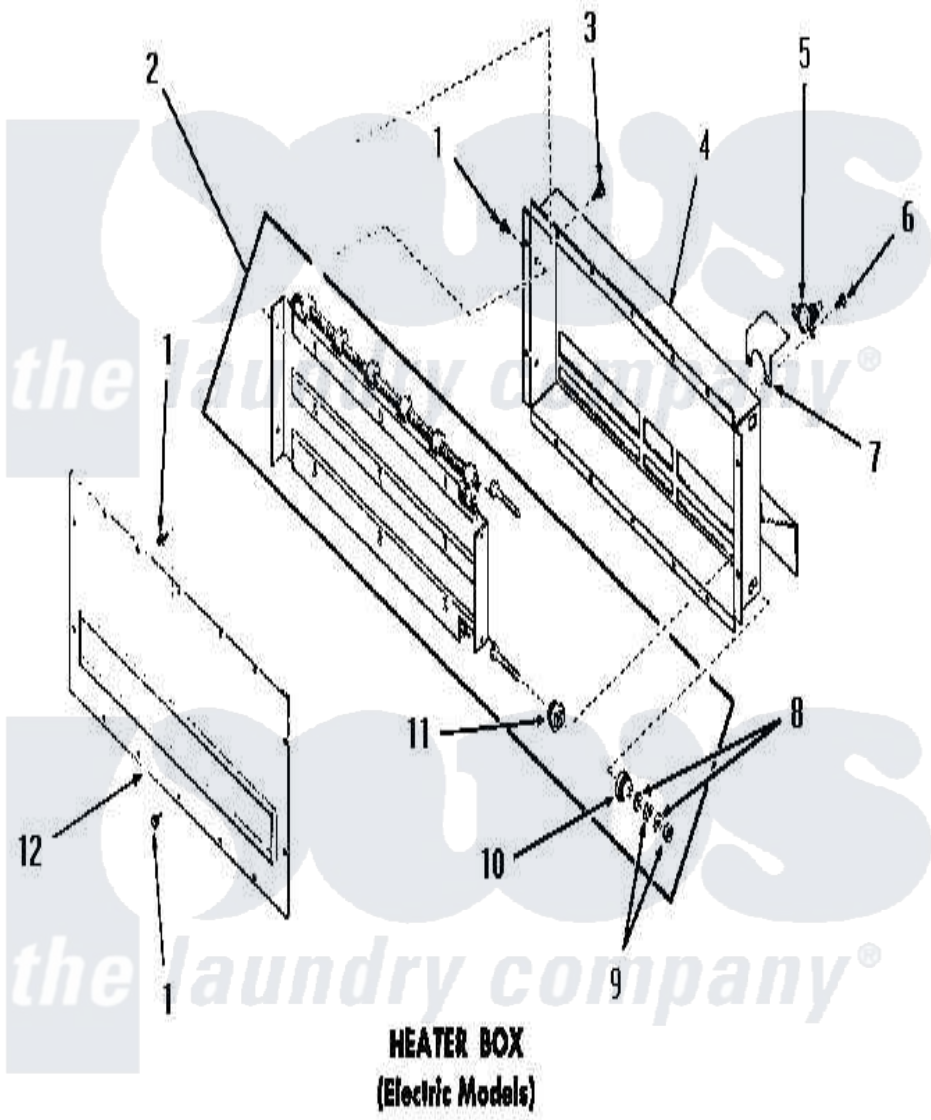

Amana DE1021 12 - HEATER BOX

Amana [Residential Amana DE1021 Washer Parts](#) Parts Diagram 12 - HEATER BOX
Click on the part number to view part

Item	Original Part Number	Replaced By	Status	Part Description
1	51780	3390631		Screw, 10-16 X 3/8
2	Y52626		Not Available	ELEMENT,HEATER-240V
"	52608		Not Available	ELEMENT,HEATER-230V
"	52306		Not Available	ELEMENT,HEATER-208V
3	51784		Not Available	SCREW,10B-16 X 1/2 HEX
4	Y51876		Not Available	HEATER BOX AND SHIELD
5	55523			Thermostat
6	23222	3177991		Screw
7	52117		Not Available	THERMOSTAT SHIELD
8	54532		Not Available	WASHER
9	54531		Not Available	NUT
10	51145		Not Available	INSULATOR
11	51146			Insulator
12	51867		Not Available	HEATER BOX COVER PLATE