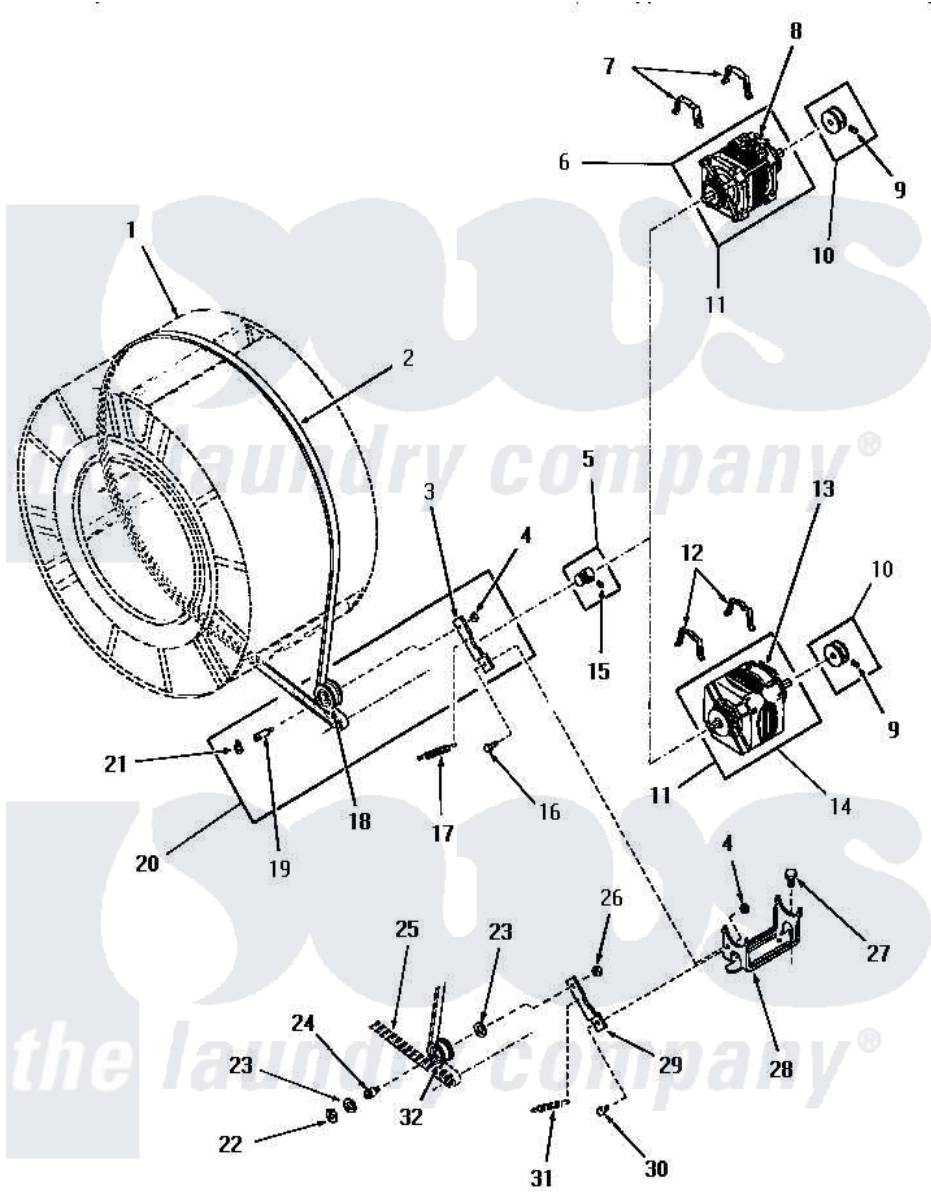

# Amana DE1021 15 - MOTOR, IDLER & BELT

## MOTOR, IDLER AND BELT

Amana [Residential Amana DE1021 Washer Parts](#) Parts Diagram 15 - MOTOR, IDLER & BELT  
 Click on the part number to view part

Item	Original Part Number	Replaced By	Status	Part Description
1	Y00000000		Not Available	SEE NOTE CLOTHES DRUM
2	<a href="#">52556</a>			Belt
3	54410		Not Available	LEVER, IDLER
4	52566	<a href="#">27001225</a>		Nut, Jam Mid Lock 1/4-20
5	52593		Not Available	ASSY, MOTOR PULLEY
6	Y00000000		Not Available	SEE NOTE GENERAL ELECTRIC FORM "V" MOTOR
7	51789	<a href="#">660658</a>		Clamp, Motor Mounting 343481 685441
8	53249		Not Available	SWITCH
9	<a href="#">02771</a>			Screw, 1/4-20 x 3/8 Hex S
10	<a href="#">53522</a>			Pulley, Motor
11	52697		Not Available	MOTOR
12	51789	<a href="#">660658</a>		Clamp, Motor Mounting 343481 685441
13	Y00000000		Not Available	SEE NOTE WESTINGHOUSE -- (NOT REPLACEABLE)

"	53226	Not Available	SWITCH,MOTOR
"	53214	Not Available	MOTOR SWITCH, DELCO
"	<a href="#">53213</a>		Switch
14	Y00000000	Not Available	SEE NOTE GENERAL ELECTRIC FORM ``T`` MOTOR
15	52906	Not Available	SETSCREW
16	<a href="#">52567</a>		Bolt, Shoulder
17	<a href="#">52323</a>		Spring
18	<a href="#">Y54414</a>		Assembly, Wheel And Bearing
19	54411	Not Available	SHAFT,IDLER LEVER
20	54415	Not Available	LEVER,IDLER
21	<a href="#">23748</a>		Ring, Retaining
22	<a href="#">70061</a>		Ring, Retaining
23	<a href="#">Y52564</a>		Washer
24	52611	Not Available	SHAFT,IDLER xREPLACE
25	Y00000000	Not Available	SEE NOTE BELT
26	52124	Not Available	NUT
27	23928	Not Available	CAP SCREW AND LOCKWASHER
28	51824	Not Available	MOUNT,MOTOR
29	52562	Not Available	IDLER LEVER
30	Y00000000	Not Available	SEE NOTE SHOULDER BOLT
31	Y00000000	Not Available	SEE NOTE SPRING
32	52561	Not Available	IDLER PULLEY