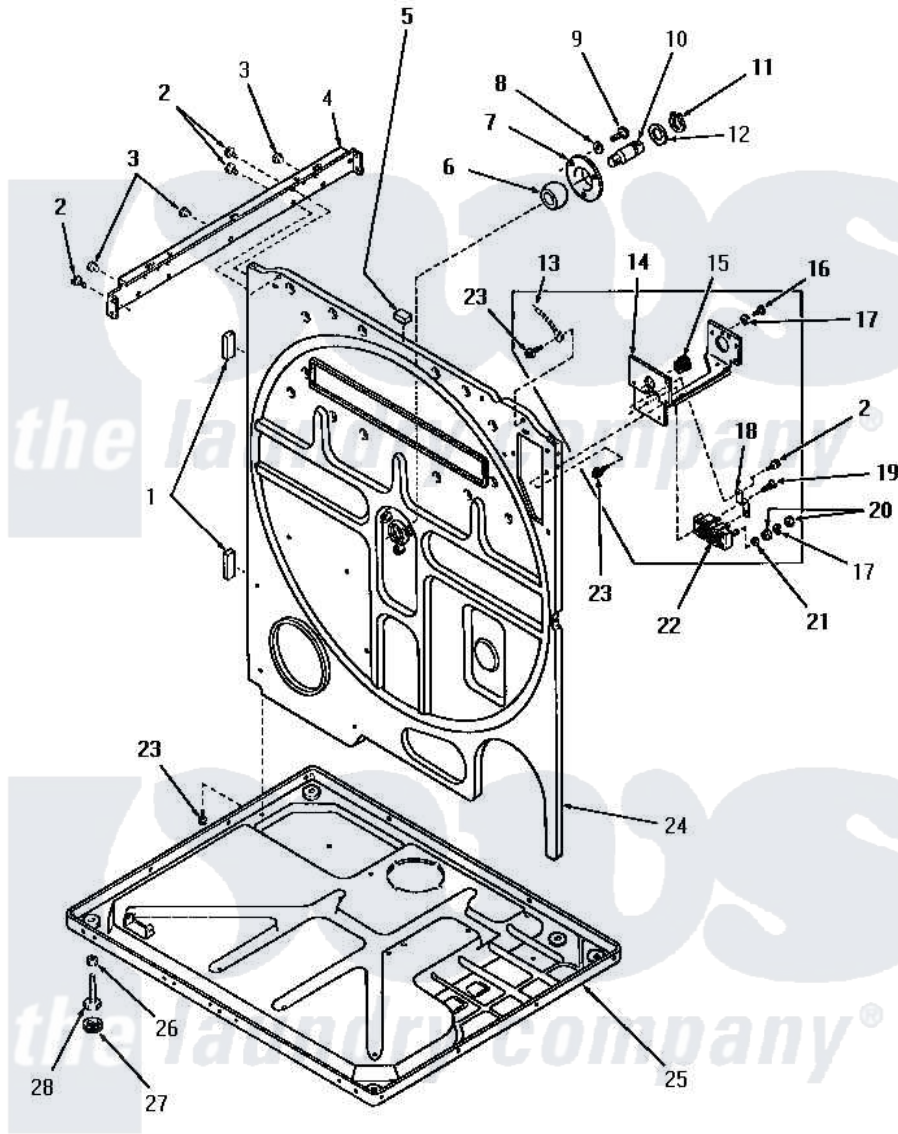

Amana DE1021 17 - REAR FRAME AND FRAME BASE

REAR FRAME AND FRAME BASE

Amana [Residential Amana DE1021 Washer Parts](#) Parts Diagram 17 - REAR FRAME AND FRAME BASE
 Click on the part number to view part

Item	Original Part Number	Replaced By	Status	Part Description
1	20354		Not Available	BUMPER PAD
2	51780	3390631		Screw, 10-16 X 3/8
3	21685	40038001		Bumper
4	51818		Not Available	SUPPORT CHANNEL, RIGHT OR LEFT
5	54024		Not Available	BUMPER
6	Y52079			Bearing, Drum Shaft
7	51826		Not Available	COVER,BEARING
8	03189			LoCkwasher, 1/4 Std-C P
9	53589	8204624		Bolt
10	53132		Not Available	SHAFT,DRUM
11	70061			Ring, Retaining
12	Y52564			Washer
13	Y00000000		Not Available	SEE NOTE GROUND WIRE, GREEN
14	Y52110		Not Available	TERMINAL BLOCK BRACKET
15	52113			Relief, Strain

16	52909		Screw, 10B-16 X 1/2 HeX
17	51474	Not Available	WASHER, 13/64IDX1/2ODX.
18	53950	Not Available	STRAP,GROUND
19	Q6535	Not Available	SCREW, 10B-16 X 3/4 ROU
20	Q6163	Not Available	NUT
21	Q6623	Not Available	WASHER
22	50854	33001244	Block, Terminal
23	51784	Not Available	SCREW, 10B-16 X 1/2 HEX
24	52574	Not Available	FRAME,REAR
25	Y52572	Not Available	FRAME BASE
26	52794	62739	Nut, Lock
27	70282	Y314137	Foot, Rubber
28	Y52696	Y305086	Adjustable Leg And Nut