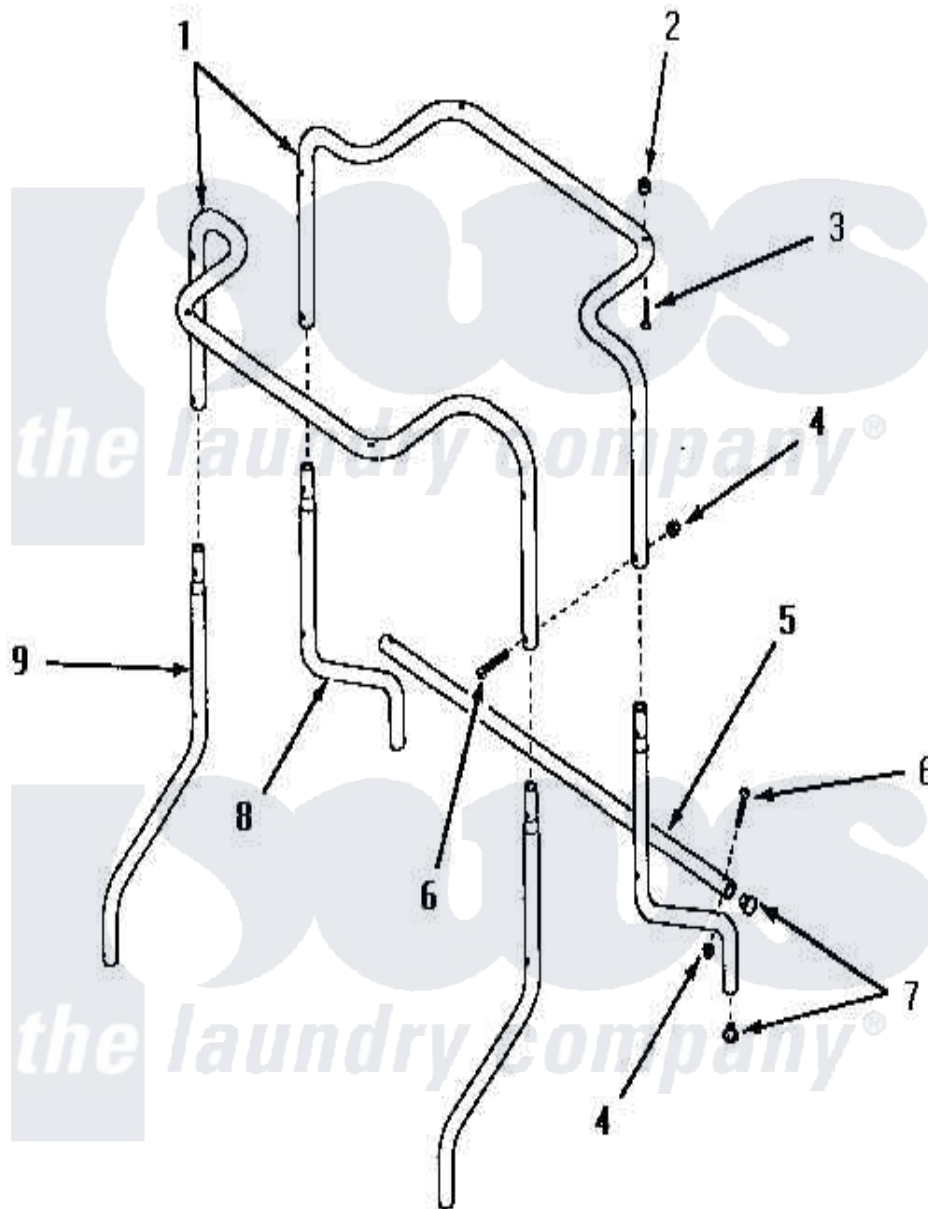

Amana DE1160 01 - 234P3 STAND KIT

Amana [Residential Amana DE1160 Washer Parts](#) Parts Diagram 01 - 234P3 STAND KIT
 Click on the part number to view part

Item	Original Part Number	Replaced By	Status	Part Description
1	55128		Not Available	FRAME
2	55135			Cushion
3	55136		Not Available	SCREW
4	55134		Not Available	CAP NUT
5	55131		Not Available	CROSS BAR
6	Y55133		Not Available	BOLT
7	55132		Not Available	BOLT
8	55130		Not Available	REAR LEG
9	55129		Not Available	FRONT LEG