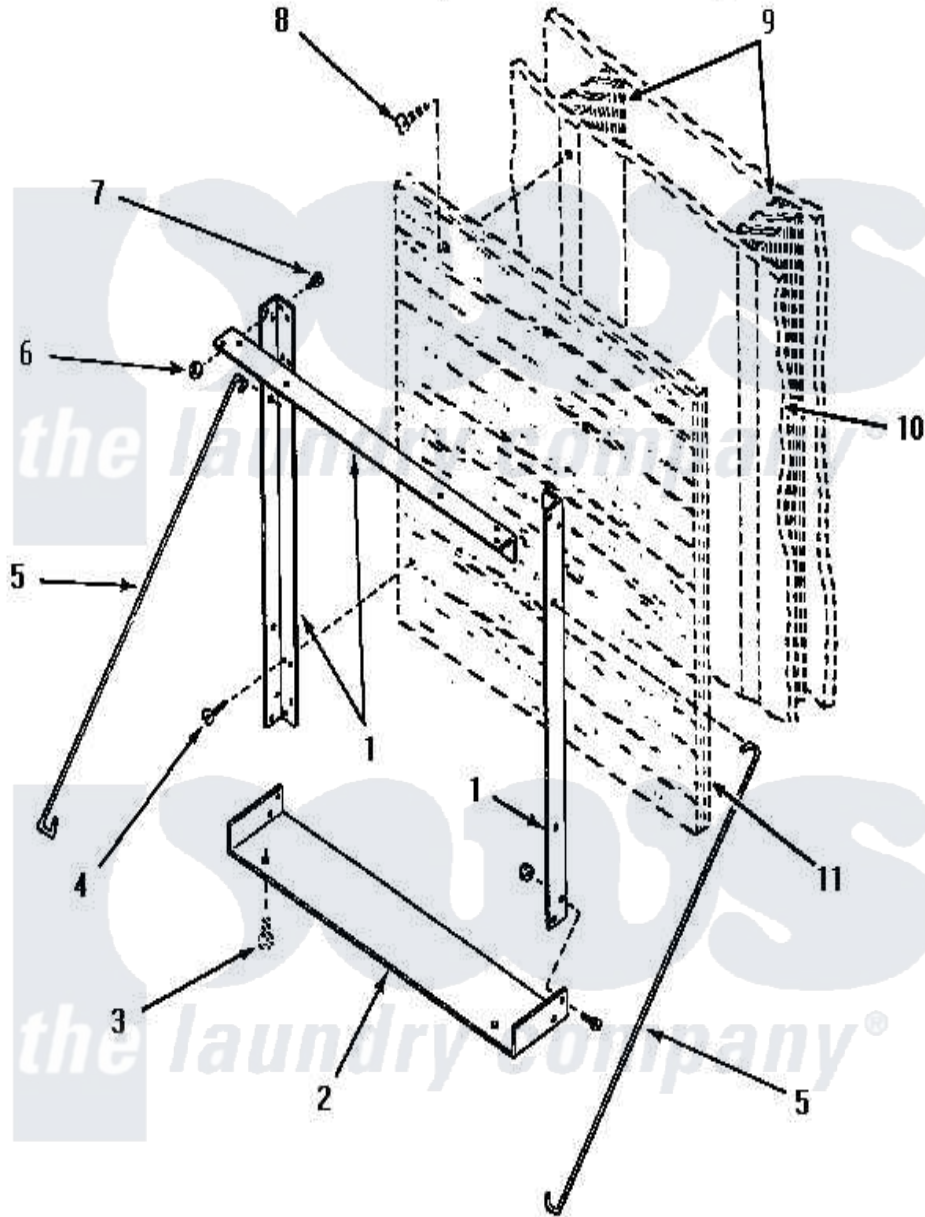

# Amana DE1160 02 - 235P3 WALL MTG KIT

Amana [Residential Amana DE1160 Washer Parts](#) Parts Diagram 02 - 235P3 WALL MTG KIT  
 Click on the part number to view part

Item	Original Part Number	Replaced By	Status	Part Description
1	55160		Not Available	MOUNTING BRACKET
2	55159		Not Available	MOUNTING PLATE
3	Y00000000		Not Available	SEE NOTE CASTER SCREW -- (SEE PAGE 3)
4	55146		Not Available	WOOD SCREW
5	55158		Not Available	SUPPORT ROD
6	55157		Not Available	NUT
7	55156		Not Available	FILLISTER HEAD SCREW
8	Y00000000		Not Available	SEE NOTE WOOD SCREW -- (NO. 12 X 2-1/2 INCHES, NOT INCLUDED WITH KIT)
9	Y00000000		Not Available	SEE NOTE WALL STUDS)
10	Y00000000		Not Available	SEE NOTE EXISTING WALL
11	Y00000000		Not Available	SEE NOTE MOUNTING PLATE -- (3/4 INCH PLYWOOD, NOT INCLUDED WITH KIT)