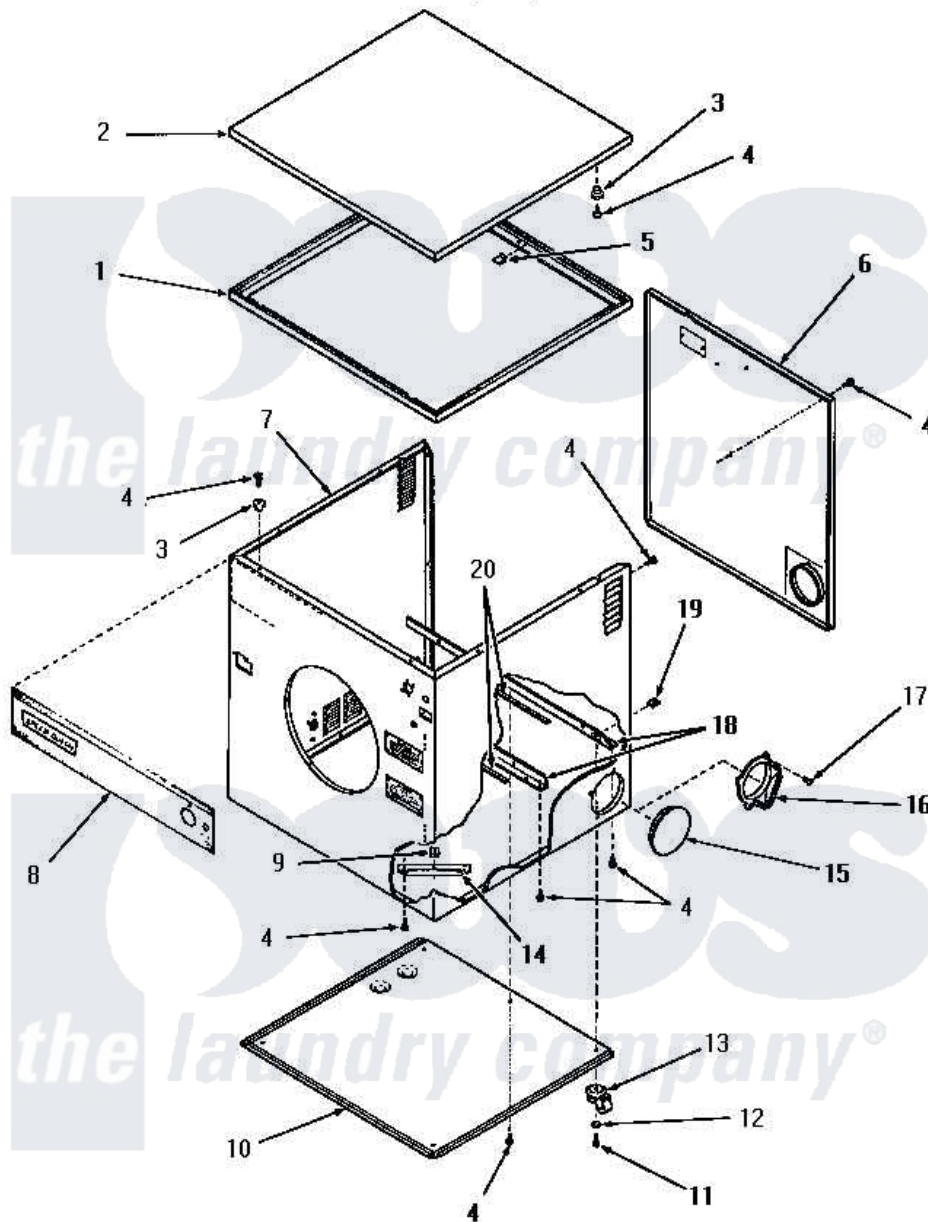

# Amana DE1160 03 - CONTROL PANEL AND CABINET

Amana [Residential Amana DE1160 Washer Parts](#) Parts Diagram 03 - CONTROL PANEL AND CABINET  
 Click on the part number to view part

Item	Original Part Number	Replaced By	Status	Part Description
"	NOTE:		Not Available	NOTE: ORDER WIRE HARNESS, 55067 OR ORDER WIRE BY THE FOOT.
1	Y0055048		Not Available	KNOB, GAS VALVE
2	55012A		Not Available	CABINET TOP, AVOCADO
"	55012C		Not Available	CABINET TOP, COPPERTONE
"	55012H		Not Available	CABINET TOP, HARVEST GOLD
"	55012W		Not Available	CABINET TOP, WHITE
3	Y0055032		Not Available	GLASS, CONTROL PANEL
4	55087		Not Available	PHILLIPS HEAD SCREW
5	55113		Not Available	TRIM CLIP
6	0055022		Not Available	GLASS, BACKGUARD
7	55163W		Not Available	CABINET, WHITE
"	55163A		Not Available	CABINET, AVOCADO
"	55010A		Not Available	CABINET, AVOCADO
"	55163C		Not Available	CABINET, COPPERTONE

"	55010C		Not Available	CABINET, COPPERTONE
"	55010H		Not Available	CABINET, HARVEST GOLD
"	55010W		Not Available	CABINET, WHITE
"	55163H		Not Available	CABINET, HARVEST GOLD
8	Y55068		Not Available	CONTROL PANEL
9	55149		Not Available	SPEED NUT
10	Y0055025		Not Available	GLASS, BACKGUARD
11	55125		Not Available	PHILLIPS HEAD SCREW
12	<a href="#">02431</a>			Lockwasher, 1/4 Ext Shk
13	55062		Not Available	CASTER
14	Y0055015	<a href="#">Y07588805</a>		Panel
15	55054	<a href="#">MA-1225</a>		Dryer Receptacle 4 Wire 30amp 125/250V Nema
16	55112		Not Available	EXHAUST DEFLECTOR
17	03796		Not Available	PHILLIPS HEAD SCREW
18	Y0055020	<a href="#">Y07715600</a>		Knob- Clac
19	55143		Not Available	SPEED NUT
20	Y81327		Not Available	CUSHION