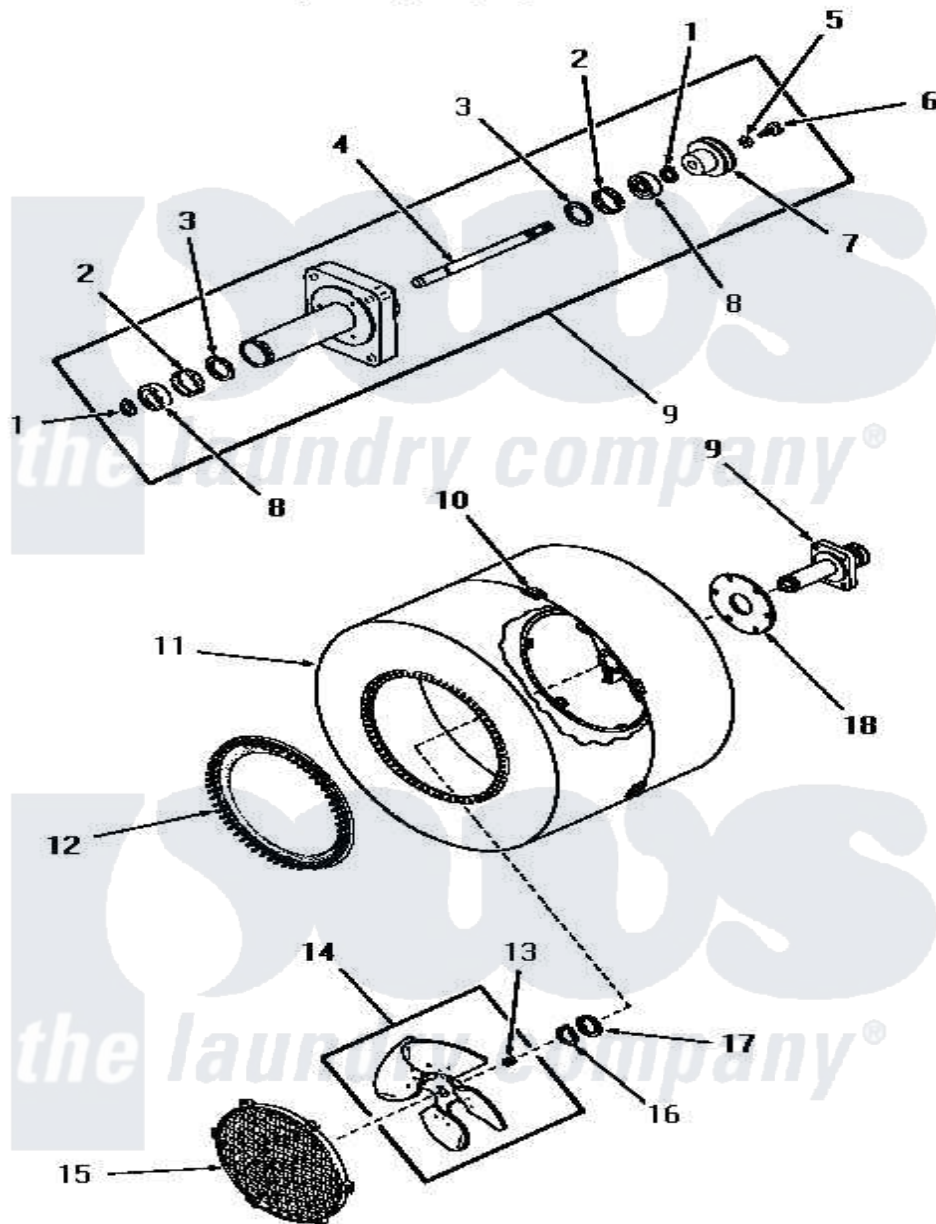

Amana DE1160 04 - DRUM, BEARING HOUSING AND BLOWER FAN

Amana [Residential Amana DE1160 Washer Parts](#) Parts Diagram 04 - DRUM, BEARING HOUSING AND BLOWER FAN

Click on the part number to view part

Item	Original Part Number	Replaced By	Status	Part Description
1	Y55073		Not Available	RETAINER RING
2	Y55082		Not Available	SLEEVE
3	Y0055080		Not Available	KIT, MOTOR MOUNTING
4	Y0055028		Not Available	KNOB, TOP BURNER
5	03815			Lockwasher, No.10 Ext Shk
6	55165		Not Available	PHILLIPS HEAD SCREW
7	0055035		Not Available	CLOCK
8	55077		Not Available	BALL BEARING
9	Y0055031		Not Available	GLASS, CONTROL PANEL
10	Y0055042			Timer
11	0055040		Not Available	CLOCK
12	55063		Not Available	SEAL, DOOR-INNER
13	55074		Not Available	SLEEVE
14	Y0055021			Glass, Backguard
15	55050		Not Available	GRILLE
16	Y55072		Not Available	RETAINER RING