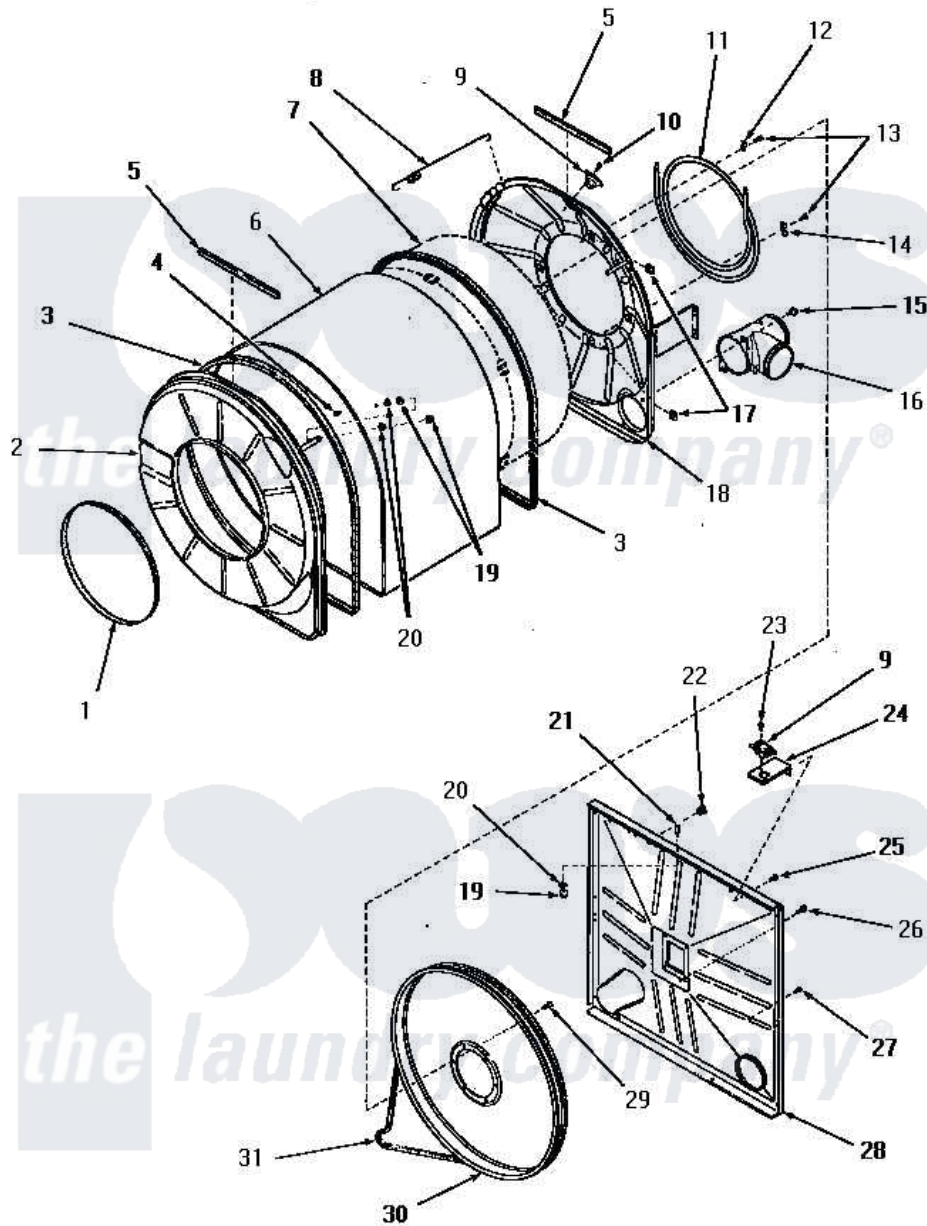

Amana DE1160 05 - JACKET, DRUM PULLEY, BELT AND REAR FRAME

Amana [Residential Amana DE1160 Washer Parts](#) Parts Diagram 05 - JACKET, DRUM PULLEY, BELT AND REAR FRAME

[Click on the part number to view part](#)

Item	Original Part Number	Replaced By	Status	Part Description
1	55065		Not Available	SEAL,JACKET-FRONT
2	0055018		Not Available	PANEL, MANIFOLD (GAS)
3	55064		Not Available	SEAL,JACKET
4	55081		Not Available	SCREW
5	55105		Not Available	CUSHION
6	Y0055019		Not Available	PANEL, MANIFOLD (GAS)
7	Y00000000		Not Available	SEE NOTE DRUM ASSEMBLY -- (SEE PAGE 2)
8	Y0055043		Not Available	CLOCK, 50HZ
9	55099		Not Available	THERMOSTAT
10	Y02424		Not Available	ROUND HEAD SCREW
11	55097		Not Available	ELEMENT,HEATER xREPLACE
12	Y0055045			Outer Door Glass
13	22145		Not Available	SCREW,6Z-20X 3/8 SS RD
14	0055044	74011243		Switch In

15	55121	Not Available	PHILLIPS HEAD SCREW
16	55051	Not Available	EXHAUST HOUSING
17	55126	Not Available	SPEED NUT
18	Y0055013	Not Available	PANEL, MANIFOLD (GAS 24)
19	55085	Not Available	NUT
20	Y20278	Not Available	LOCKWASHER
21	Y0055033	Y07589500	Knob- Top
22	55127	Not Available	PLUG
23	53006	53-006	Receptacle
24	0055024	Not Available	GLASS, BACKGUARD
25	55087	Not Available	PHILLIPS HEAD SCREW
26	55079	Not Available	FILLISTER HEAD SCREW
27	55124	Not Available	PHILLIPS HEAD SCREW
28	55011		Rear Frame
29	52864	500226	Screw, 8b-16 x 5/8 Tap
30	0055017	Not Available	PANEL, MANIFOLD (GAS)
31	55059		Belt