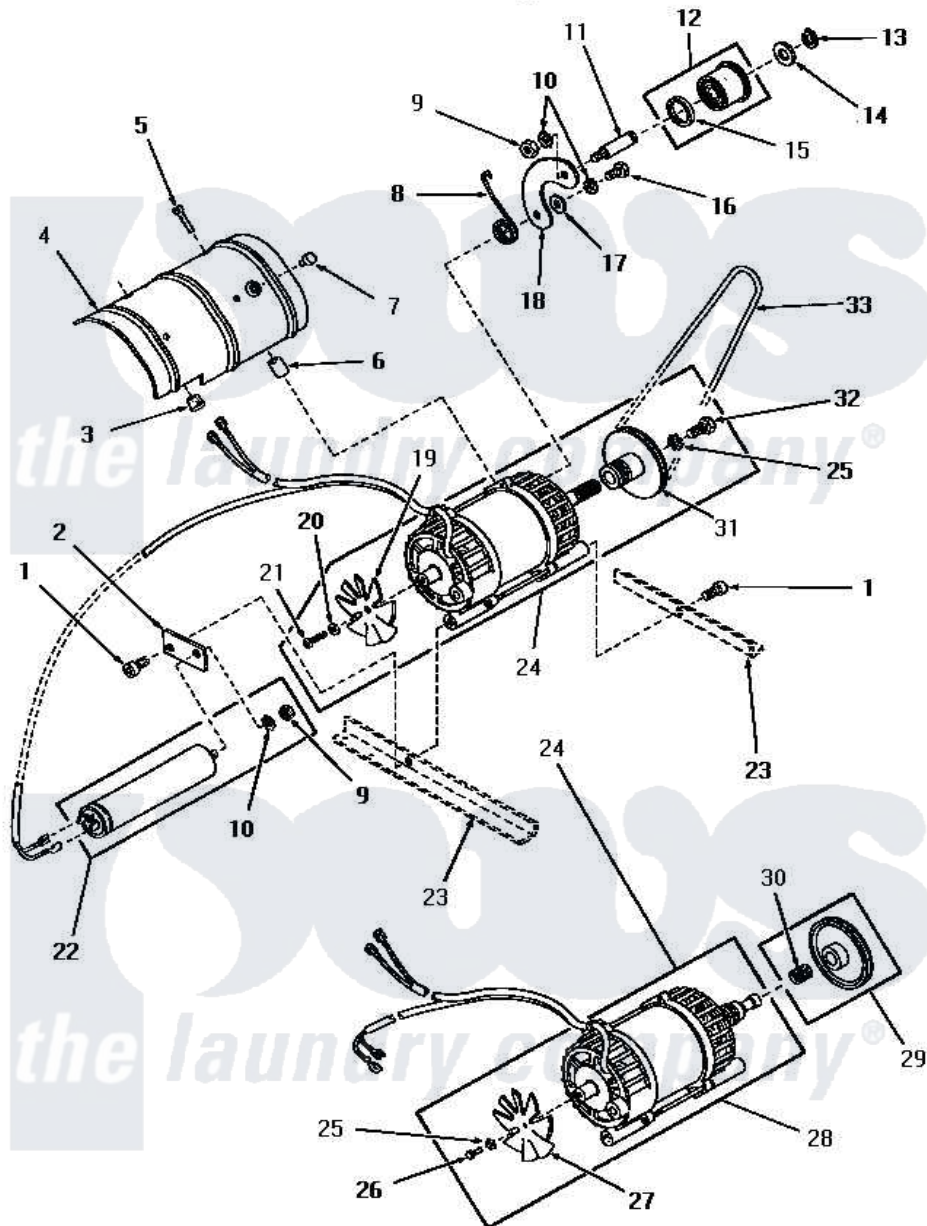

# Amana DE1160 06 - MOTOR, IDLER AND CAPACITOR

Amana Residential Amana DE1160 Washer Parts Parts Diagram 06 - MOTOR, IDLER AND CAPACITOR  
 Click on the part number to view part

Item	Original Part Number	Replaced By	Status	Part Description
1	0055078		Not Available	KIT, MOTOR & PLATE
2	<a href="#">0055026</a>			Glass, Backguard
3	55152		Not Available	INSULATOR
4	Y0055109		Not Available	PANEL, GRAPHICS
5	55151		Not Available	FILLISTER HEAD SCREW
6	55118		Not Available	SPACER
7	<a href="#">53445</a>			Bumper
8	0055039		Not Available	GLASS, BACKGUARD
9	Y55086		Not Available	NUT
10	02834		Not Available	LOCKWASHER,5/16 EXT SH
11	Y0055030		Not Available	KNOB, THERM., UPPER OVEN
12	Y0055046	<a href="#">Y07565600</a>		Element, Bake 20
13	Y55071		Not Available	RETAINER RING
14	Y55093		Not Available	SPACER WASHER
15	Y55070		Not Available	FELT WASHER
16	Y55084		Not Available	CAP SCREW

17	Y0055037	Not Available	CLOCK
18	Y0055027	<a href="#">Y07589200</a>	Knob Top Burner
19	55169	Not Available	SUB RA43515
20	55150	Not Available	LOCKWASHER
21	55170	Not Available	PHILLIPS HEAD SCREW
22	55104	Not Available	CAPACITOR ASSEMBLY
23	Y00000000	Not Available	SEE NOTE MOUNTING BRACKET -- (SEE PAGE 1)
24	<a href="#">55166</a>		Motor, 115 Volt, 60 Hertz, A.c
25	<a href="#">02431</a>		Lockwasher, 1/4 Ext Shk
26	Y0055108	Not Available	BUTTON, PUSH, START
27	55107	Not Available	MOTOR FAN
28	55103	Not Available	MOTOR
29	<a href="#">Y0055036</a>		Clock
30	Y55075	Not Available	SLEEVE
31	55167	Not Available	PULLEY xREPLACE
32	55168	Not Available	CAP SCREW
33	55060	<a href="#">Y312512</a>	Belt For Blower