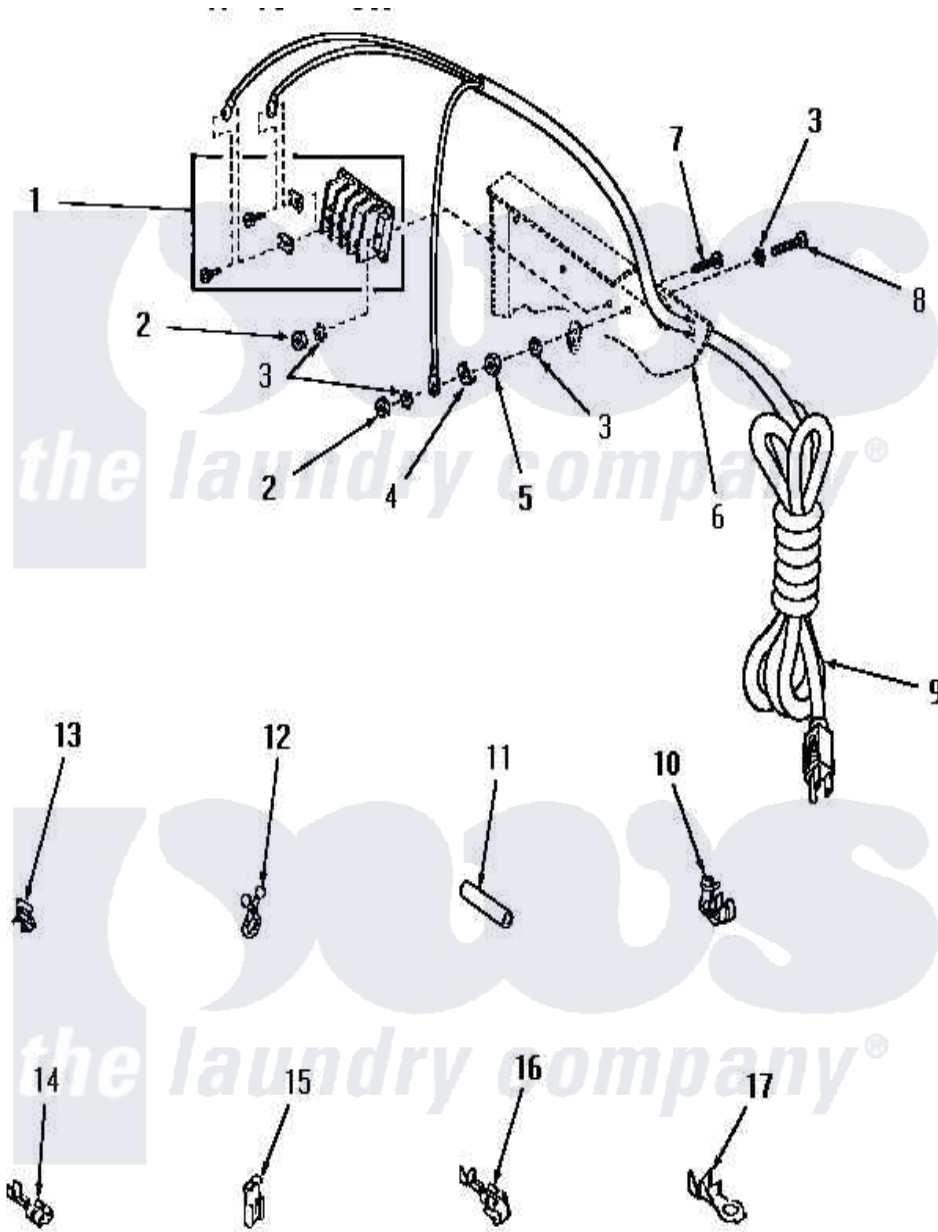

Amana DE1160 07 - POWER CORD, WIRE HARNESS, WIRE & TERM

Amana Residential Amana DE1160 Washer Parts Parts Diagram 07 - POWER CORD, WIRE HARNESS, WIRE & TERM
 Click on the part number to view part

Item	Original Part Number	Replaced By	Status	Part Description
1	55102		Not Available	TERMINAL BLOCK
2	55085		Not Available	NUT
3	Y20278		Not Available	LOCKWASHER
4	55090		Not Available	CUP WASHER
5	Y0055034		Not Available	KNOB, THERMOSTAT
6	Y00000000		Not Available	SEE NOTE REAR FRAME -- (SEE PAGE 3)
7	55081		Not Available	SCREW
8	Y55083		Not Available	GROUND SCREW
9	55100			Power Cord
10	10382		Not Available	RELIEF, STRAIN xREPLACE
11	Y21365	503670		Sleeve Insulator
12	10400			Wire Tie
13	Y0055110		Not Available	PANEL, GRAPHICS
14	Y00119		Not Available	SPADE TERMINAL(18 GAUGE) (1/4 INCH-(1) 18 GAUGE WIRE)

15	Y00120		Terminal, Flag-1/4 Fema
16	00132	Not Available	TERMINAL,PIGGYBACK-1/4
17	00131	00110	No.10 18 Gauge Wire
NI	55155	Not Available	WIRE, 16 GAUGE COLORED APPLIAN