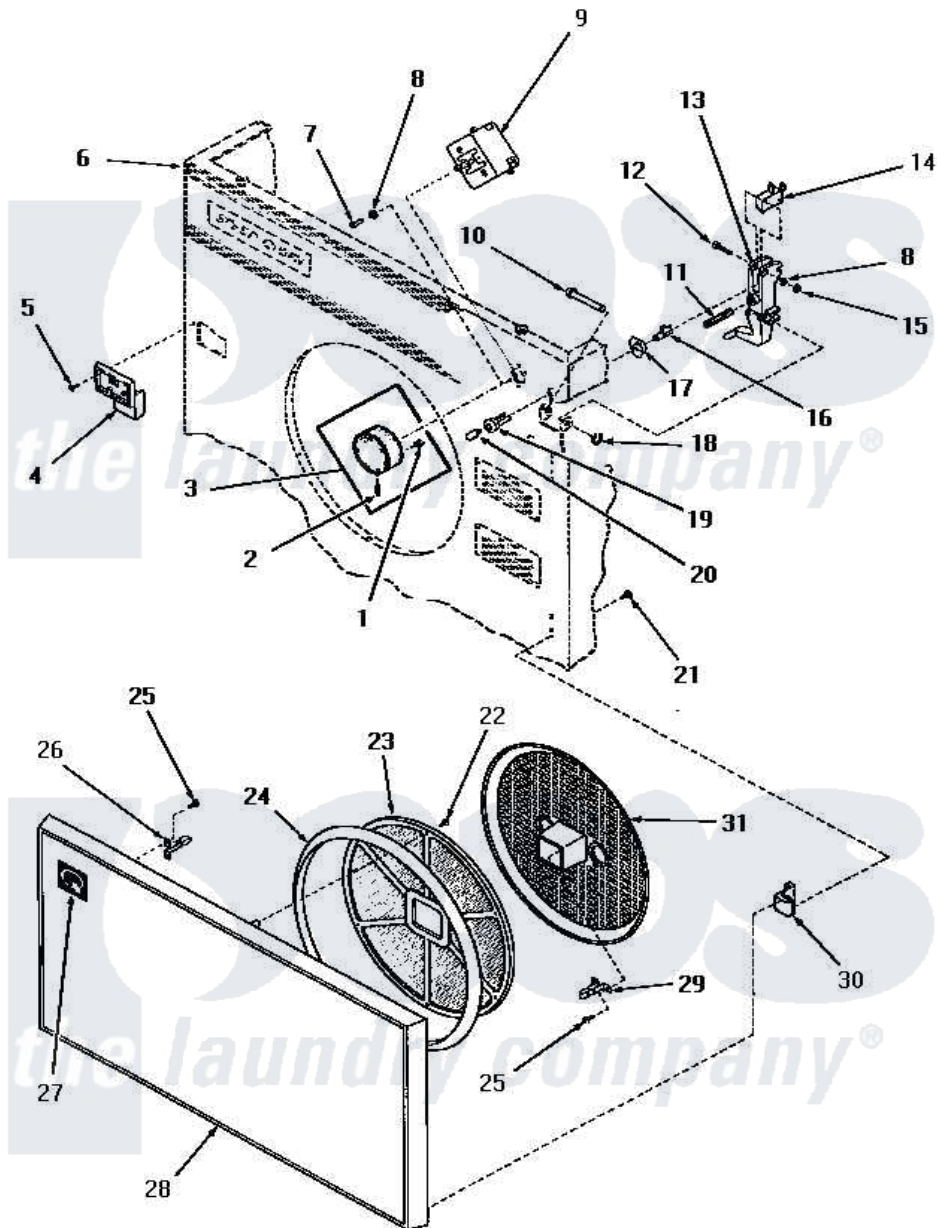

Amana DE1160 08 - TIMER, START SWITCH AND LOADING DOOR

Amana Residential Amana DE1160 Washer Parts Parts Diagram 08 - TIMER, START SWITCH AND LOADING DOOR
 Click on the part number to view part

Item	Original Part Number	Replaced By	Status	Part Description
1	55089		Not Available	NUT
2	55088		Not Available	SETSCREW
3	55016			Knob, Timer
4	55049		Not Available	STRIKER CATCH
5	55123		Not Available	PHILLIPS HEAD SCREW
6	Y00000000		Not Available	SEE NOTE CABINET -- (SEE PAGE 1)
7	55091		Not Available	SCREW
8	55150		Not Available	LOCKWASHER
9	55101		Not Available	TIMER xREPLACE
10	55076		Not Available	PIVOT PIN
11	0055047		Not Available	SCREW
12	55095		Not Available	SCREW
13	55055		Not Available	SWITCH LEVER
"	55162		Not Available	SWITCH LEVER
14	55096		Not Available	PUSH-TO-START SWITCH
15	Y0055111		Not Available	PANEL, GRAPHICS

16	55058		Not Available	CAM,SWITCH
17	55094		Not Available	PUSH NUT
18	Y55092		Not Available	RETAINER RING
19	55056		Not Available	COLLAR xREPLACE
20	55057		Not Available	BUTTON,PUSH
21	53006	53-006		Receptacle
22	55122		Not Available	PHILLIPS HEAD SCREW
23	55052		Not Available	SCREEN,LINT
24	55061		Not Available	SEAL,DOOR-OUTER
25	55121		Not Available	PHILLIPS HEAD SCREW
26	55038		Not Available	STRIKE,DOOR
27	Y04827		Not Available	MONOGRAM STICKER
28	55014W		Not Available	DOOR ASSEMBLY, WHITE
"	55014H		Not Available	DOOR ASSEMBLY, HARVEST GOLD
"	55014A		Not Available	DOOR ASSEMBLY, AVOCADO
"	55014C		Not Available	DOOR ASSEMBLY, COPPERTONE
29	Y0055041			Timer, Digital
30	55066		Not Available	DOOR HINGE
31	55053		Not Available	HOUSING,LINT SCREEN