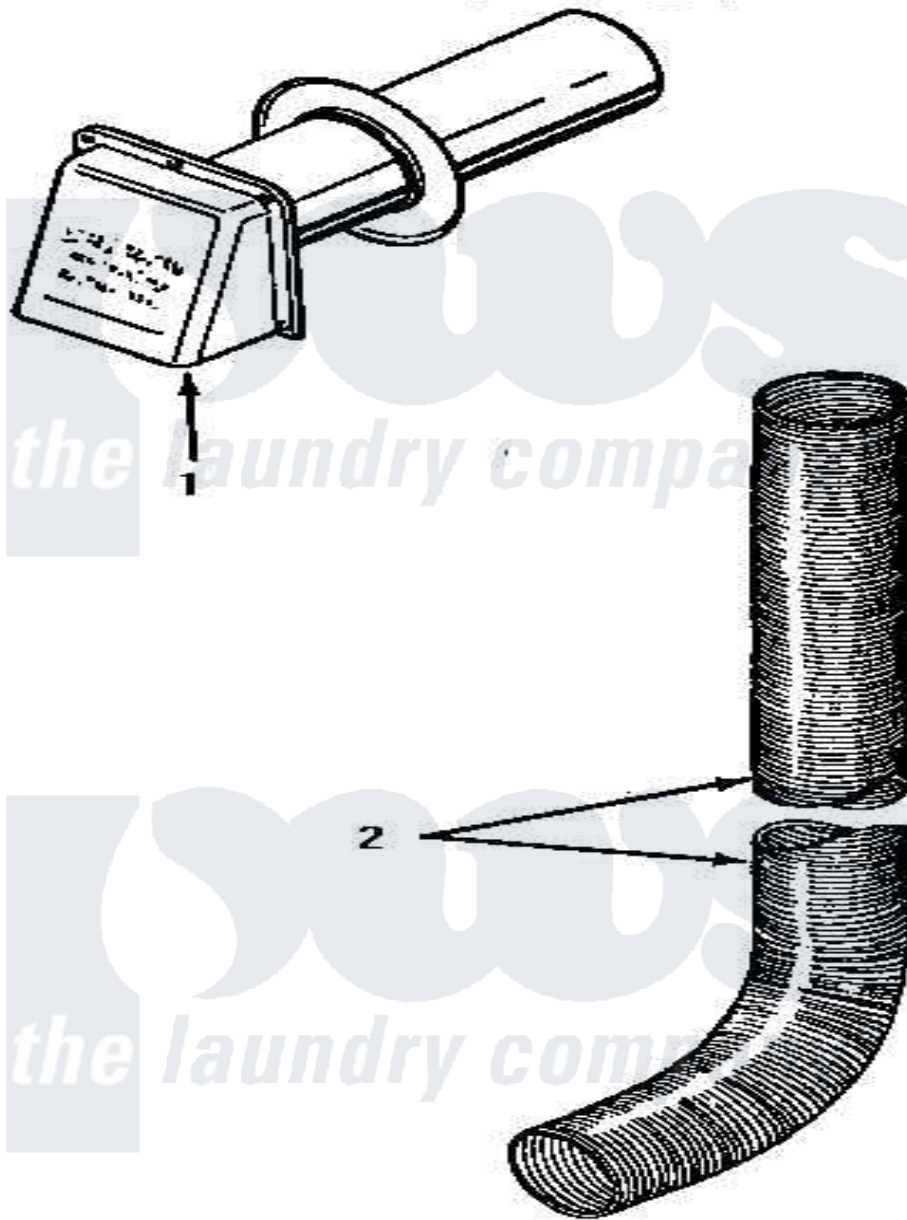

# Amana DE1160 10 - TO VENT DRYER TO THE OUTDOORS

[Amana Residential Amana DE1160 Washer Parts](#) Parts Diagram 10 - TO VENT DRYER TO THE OUTDOORS

[Click on the part number to view part](#)

Item	Original Part Number	Replaced By	Status	Part Description
1	20601		Not Available	WEATHER HOOD
2	Y55148		Not Available	FLEX DUCT