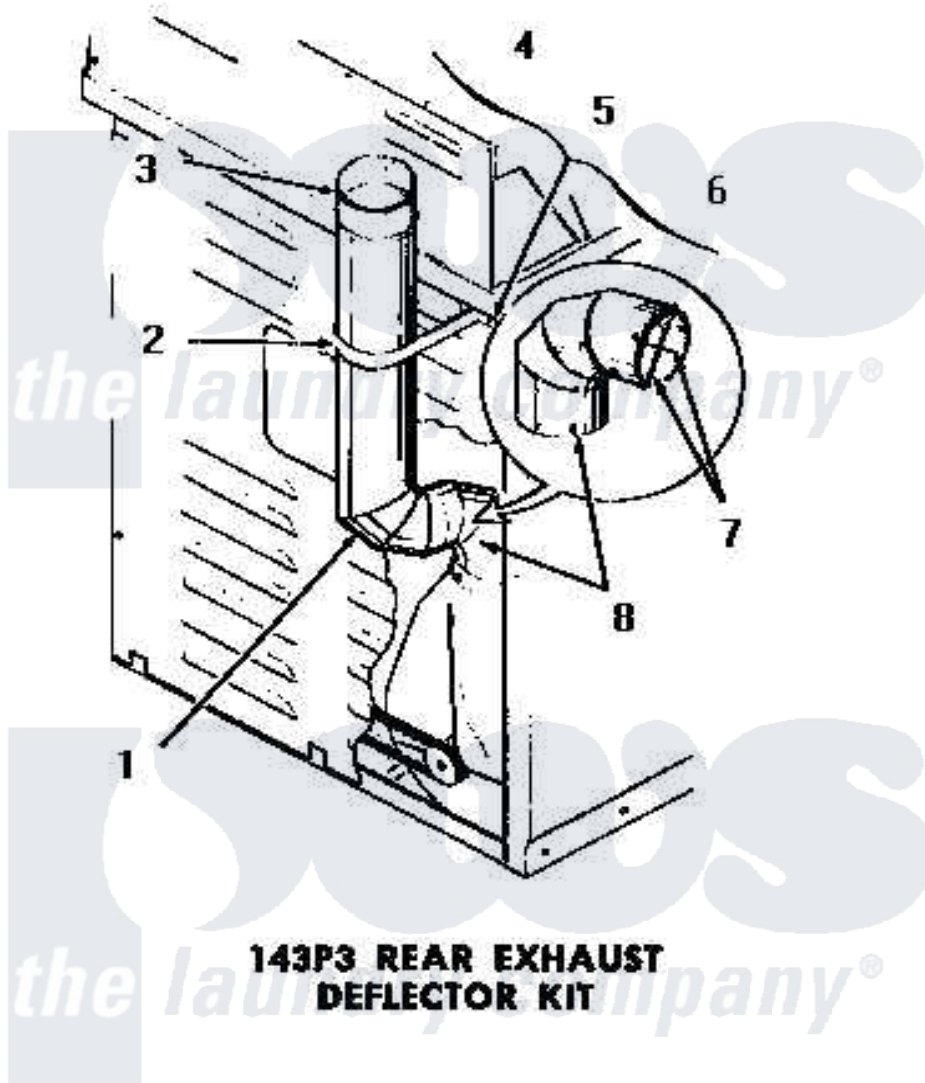

Amana DE3010 01 - 143P3 REAR EXHAUST DEFLECTOR KIT

Amana [Residential Amana DE3010 Washer Parts](#) Parts Diagram 01 - 143P3 REAR EXHAUST DEFLECTOR KIT
 Click on the part number to view part

Item	Original Part Number	Replaced By	Status	Part Description
1	51917		Not Available	ELBOW
2	52127		Not Available	SUPPORT BRACKET
3	Y52129		Not Available	EXHAUST PIPE, 4" X 18"
4	20267			Screw, 10-24 X 3/8 Round
5	03815			Lockwasher, No.10 Ext Shk
6	03673		Not Available	NUT
7	Y00000000		Not Available	SEE NOTE CUT AND REMOVE WIRE GUARDS
8	Y00000000		Not Available	SEE NOTE DRYER EXHAUST ELBOW -- (SUPPLIED WITH DRYER)
NI	143P3		Not Available	REAR EXHAUST DEFLECTOR KIT