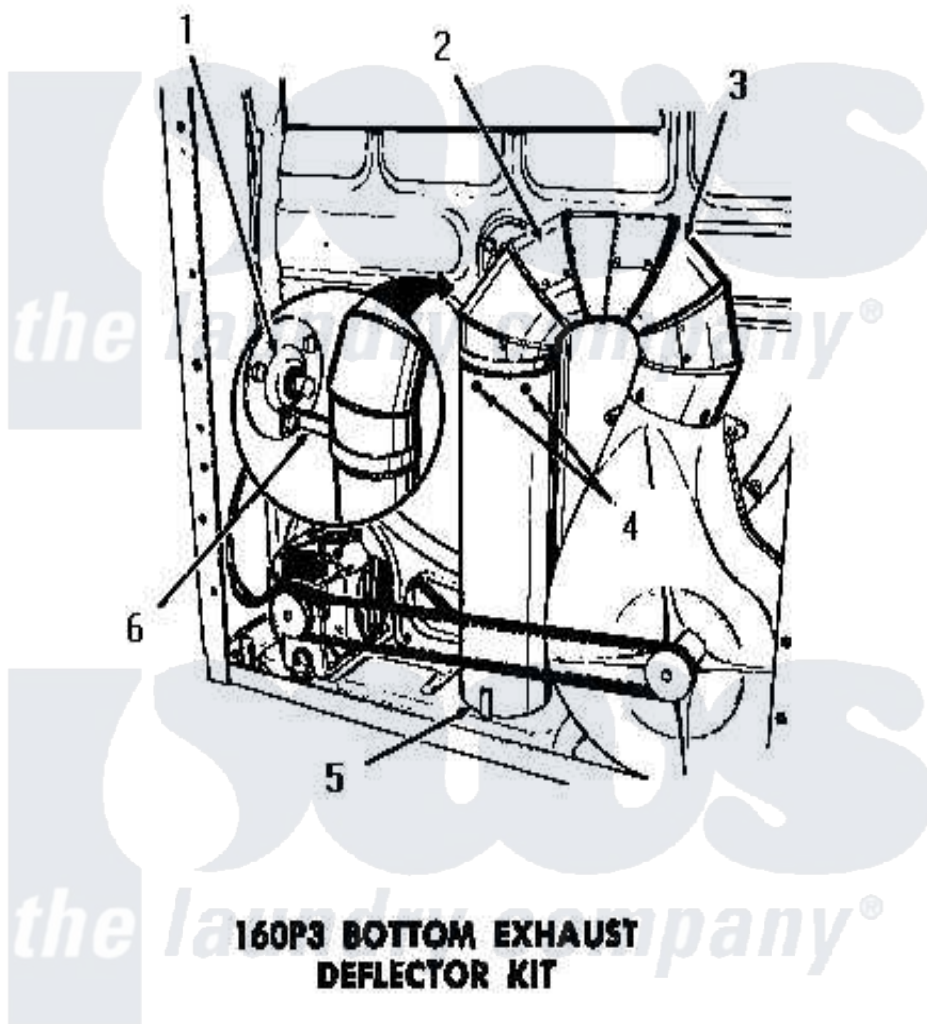

# Amana DE3010 03 - 160P3 BOTTOM EXHAUST DEFLECTOR KIT

**160P3 BOTTOM EXHAUST DEFLECTOR KIT**

[Amana Residential Amana DE3010 Washer Parts](#) Parts Diagram 03 - 160P3 BOTTOM EXHAUST DEFLECTOR KIT  
 Click on the part number to view part

Item	Original Part Number	Replaced By	Status	Part Description
1	Y00000000		Not Available	SEE NOTE BEARING RETAINER
2	52699		Not Available	SHORT 90 DEGREES ELBOW
3	Y00000000		Not Available	SEE NOTE DRYER EXHAUST ELBOW -- (SUPPLIED WITH DRYER)
4	23222	<a href="#">3177991</a>		Screw
5	52698		Not Available	EXHAUST TUBE
6	0052775	<a href="#">0057344</a>		Suptop Burner
NI	160P3		Not Available	BOTTOM EXHAUST DEFLECTOR KIT