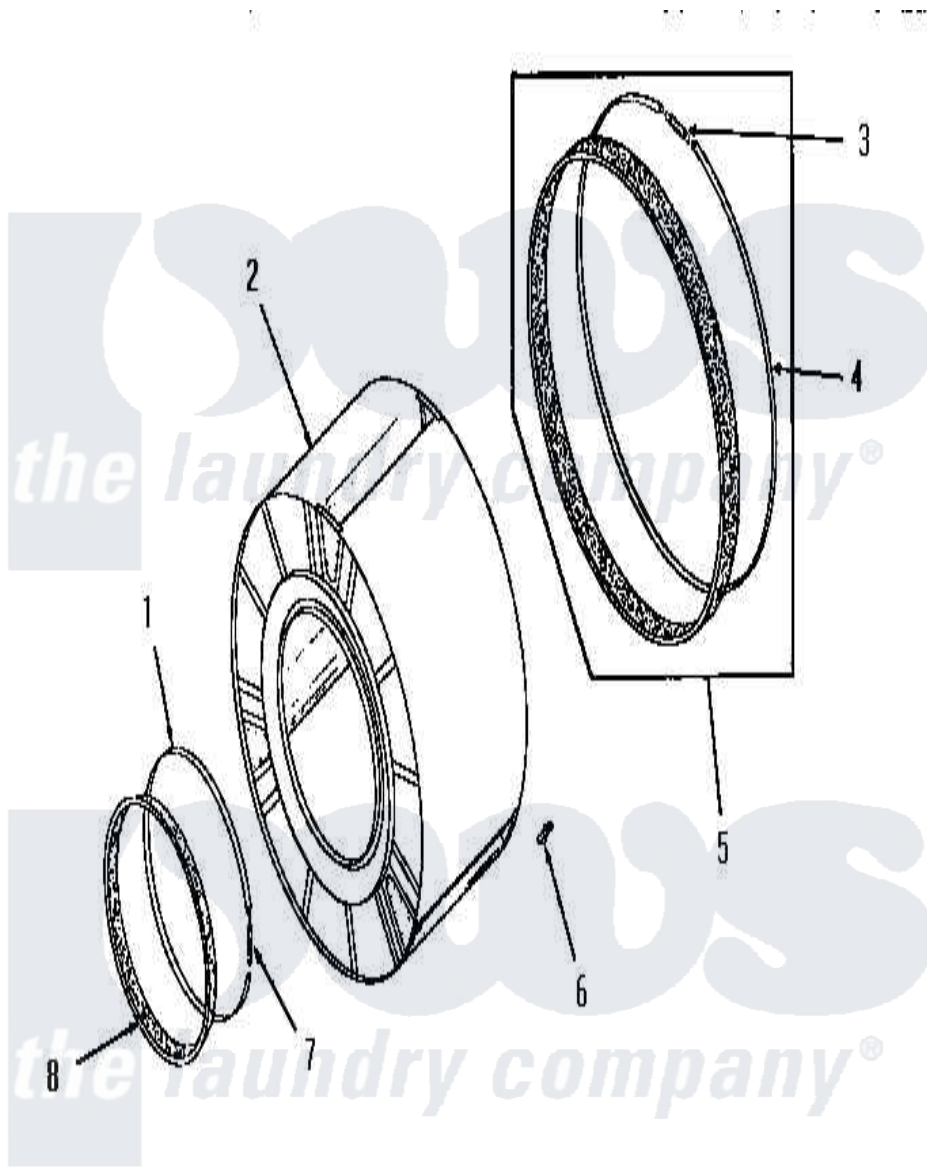

Amana DE3010 06 - CLOTHES DRUM

CLOTHES DRUM

Amana [Residential Amana DE3010 Washer Parts](#) Parts Diagram 06 - CLOTHES DRUM
 Click on the part number to view part

Item	Original Part Number	Replaced By	Status	Part Description
1	50169			Strap, Retainer
2	53135			Assembly, Drum
3	52310			Spring
4	50781			Strap, Seal
5	51883A			Assembly, Seal
6	51201		Not Available	CLIP
7	50168			Spring
8	51881			Seal, Front