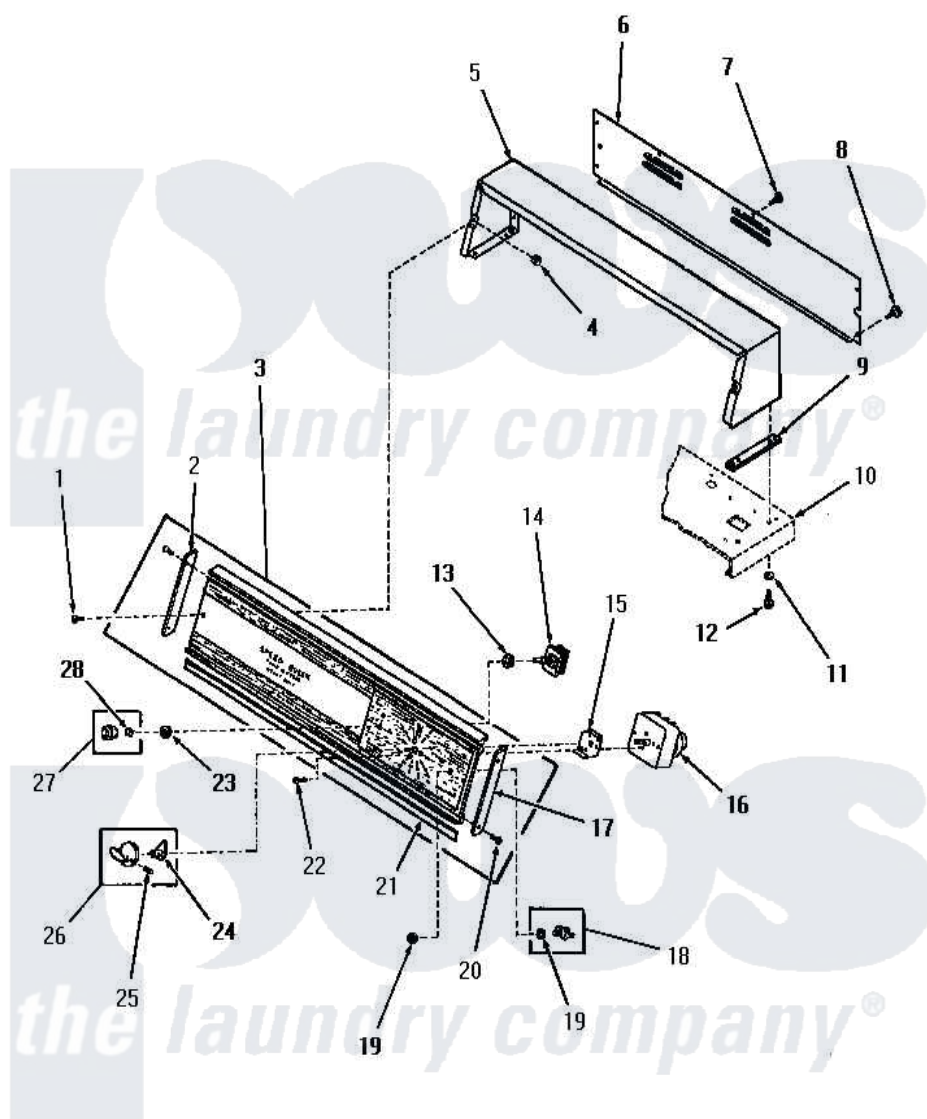

Amana DE3010 07 - CONTROL PANEL, CONTROL HOOD & CONTROLS

CONTROL PANEL, CONTROL HOOD AND CONTROLS

Amana Residential Amana DE3010 Washer Parts Parts Diagram 07 - CONTROL PANEL, CONTROL HOOD & CONTROLS

[Click on the part number to view part](#)

Item	Original Part Number	Replaced By	Status	Part Description
1	25232		Not Available	SCREW,8AB-18X7/8 OVAL
2	25072		Not Available	END CAP, LEFT
3	0054512		Not Available	USE D7602303
4	54038			NUt, Speed U-Type
5	52530W		Not Available	CONTROL HOOD, WHITE
"	52530H		Not Available	CONTROL HOOD, HARVEST GOLD
"	52530A		Not Available	CONTROL HOOD, AVOCADO
6	52539GR		Not Available	CONTROL HOOD REAR COVER, GRAY
7	23222	3177991		Screw
8	25724		Not Available	HEX HEAD SCREW
9	23028		Not Available	GASKET,CONTROL BOX END
10	Y00000000		Not Available	SEE NOTE CABINET TOP
11	20493			Washer, 11/64 ID x 3/8 OD
12	23962	W10116760		Screw

13	91176		Lockwasher, 3/8 Intshkp
14	52624	58813P	Switch W/Instructions
15	25966	Not Available	SPACER,TIMER
16	52610	Not Available	TIMER
17	25073	Not Available	END CAP, RIGHT
18	53768	55882P	Assembly- Switch
19	52947		Nut, Hex 15/32-32
20	52864	500226	Screw, 8b-16 x 5/8 Tap
21	Y0053880	Not Available	ACTUATOR, WATER
22	Y0054441	Not Available	NAMEPLATE, HANDLE
23	24205		Nut, Knurled 3/8-24
24	24857	Not Available	INDICATOR
25	25285	Not Available	SETSCREW
26	24858	Not Available	ASSY,KNOB-TIMER
27	22245	Not Available	xREPLACE
28	22244	Not Available	CLIP,C xREPLACE