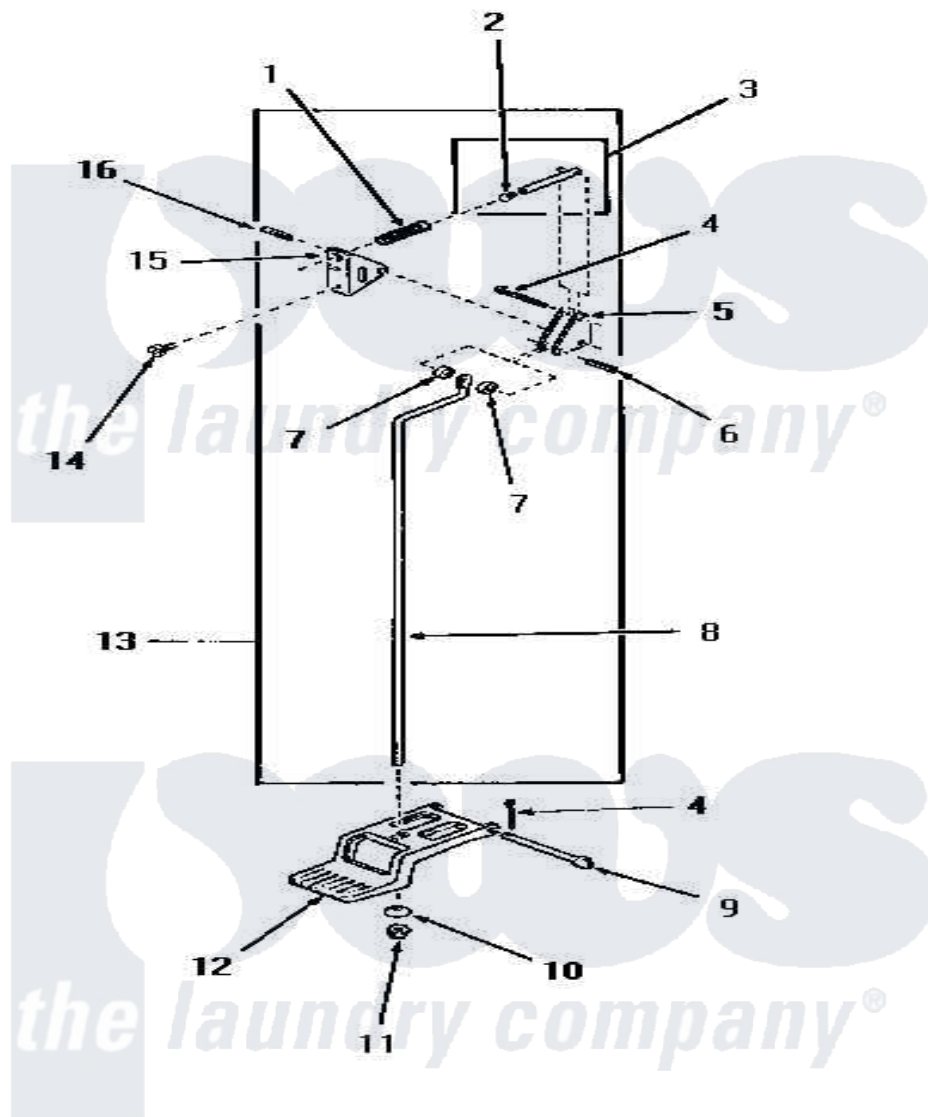

Amana DE3010 08 - DOOR RELEASE

DOOR RELEASE

Amana [Residential Amana DE3010 Washer Parts](#) Parts Diagram 08 - DOOR RELEASE

[Click on the part number to view part](#)

Item	Original Part Number	Replaced By	Status	Part Description
1	51065		Not Available	DOOR RELEASE SPRING
2	51786		Not Available	PLUG
3	51841		Not Available	DOOR RELEASE PIN ASSEMBLY
4	02578			Pin, Cotter
5	51041		Not Available	DOOR RELEASE LEVER
6	51161		Not Available	PIN,ROLL 1/8 X 3/4
7	51121			Door Release Spacer
8	51837		Not Available	DOOR RELEASE ROD
9	51045		Not Available	PEDAL HINGE PIN
10	51046		Not Available	NYLON WASHER
11	51271		Not Available	NUT
12	51802			Pedal, Foot
13	51844		Not Available	DOOR RELEASE ASSEMBLY
14	51246		Not Available	SCREW
15	51052		Not Available	DOOR RELEASE BRACKET
16	51161		Not Available	PIN,ROLL 1/8 X 3/4