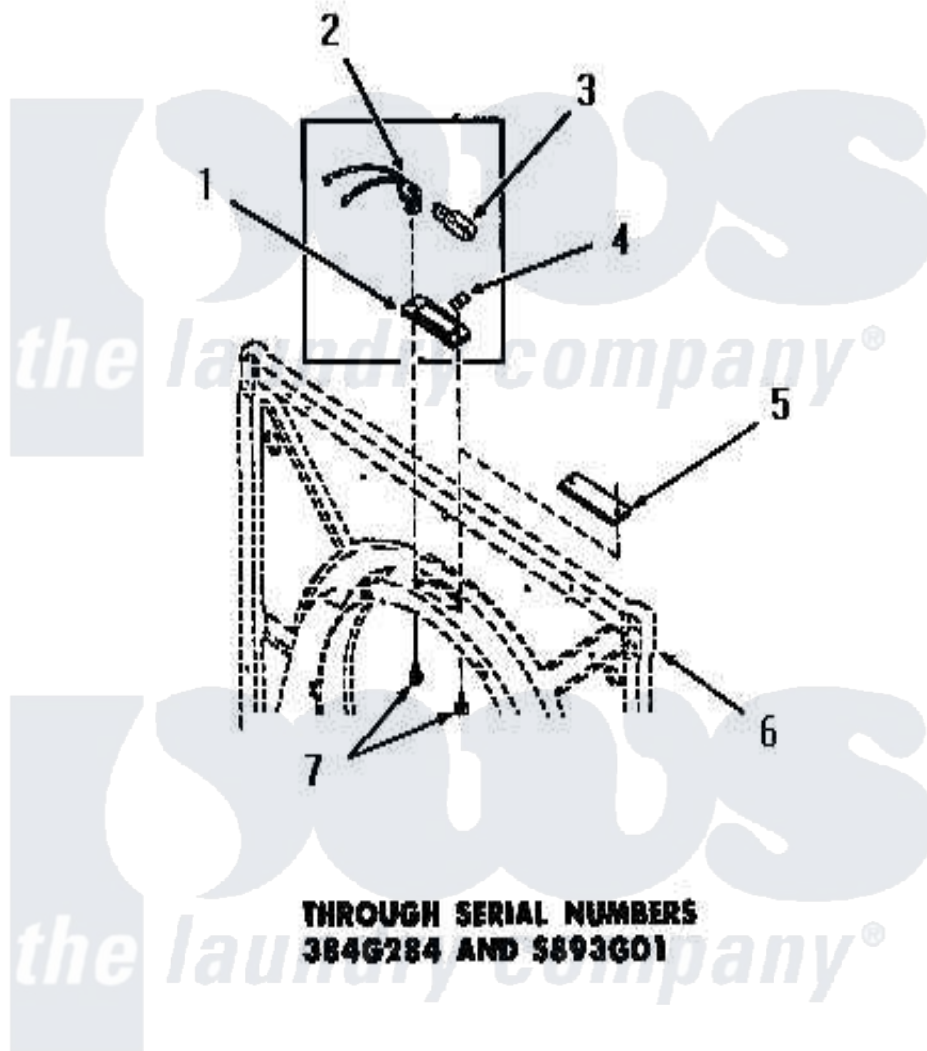

# Amana DE3010 09 - DRUM LIGHT & COVER PLATE

Amana [Residential Amana DE3010 Washer Parts](#) Parts Diagram 09 - DRUM LIGHT & COVER PLATE  
 Click on the part number to view part

Item	Original Part Number	Replaced By	Status	Part Description
1	<a href="#">51070</a>			Lens, Drum Light
2	Y51887		Not Available	BULB RECEPTACLE
3	21608	<a href="#">A3167501</a>		Lamp Oven, Int.
4	Y51788		Not Available	SPEED NUT
5	53911		Not Available	COVER PLATE
6	Y00000000		Not Available	SEE NOTE FRONT FRAME AND AIR SHROUD
7	51784		Not Available	SCREW, 10B-16 X 1/2 HEX