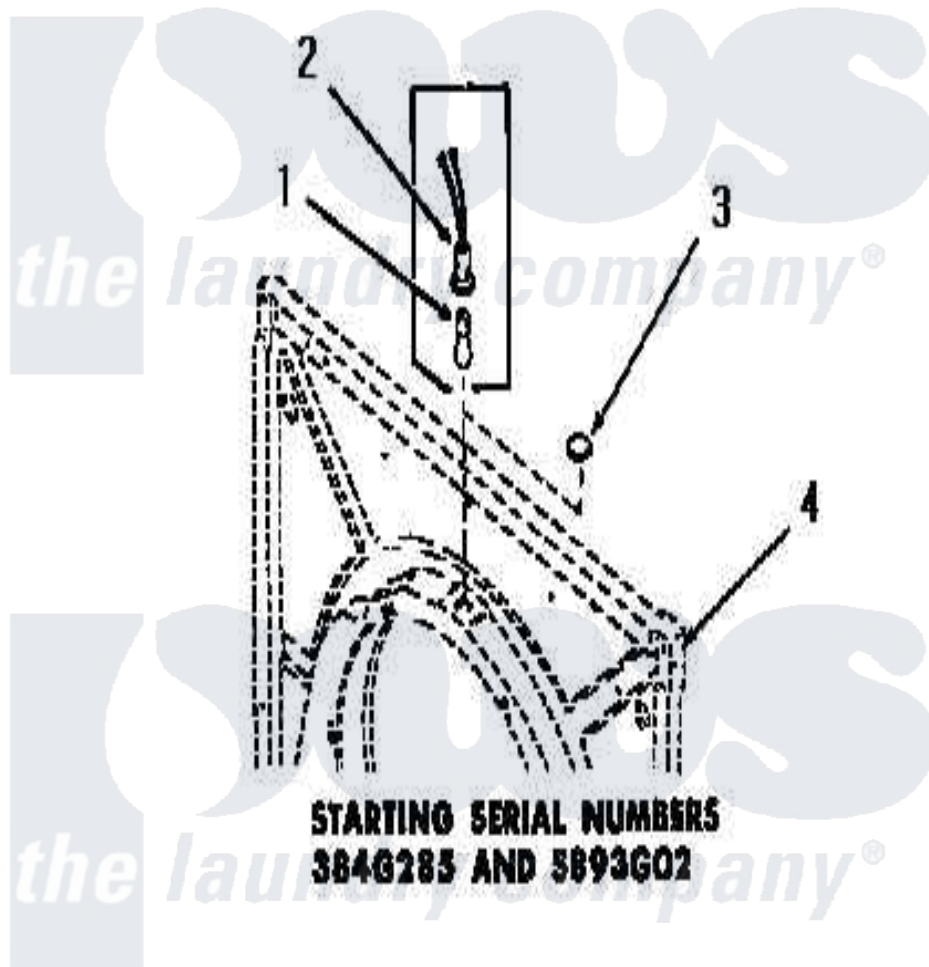

Amana DE3010 10 - DRUM LIGHT & COVER PLATE

[Amana Residential Amana DE3010 Washer Parts](#) Parts Diagram 10 - DRUM LIGHT & COVER PLATE
Click on the part number to view part

Item	Original Part Number	Replaced By	Status	Part Description
1	Y54608	31001575		Bulb, Cylinder Light
2	Y0054609	M0270519		Washer
3	54610		Not Available	PLUG BUTTON
4	Y00000000		Not Available	SEE NOTE FRONT FRAME AND AIR SHROUD