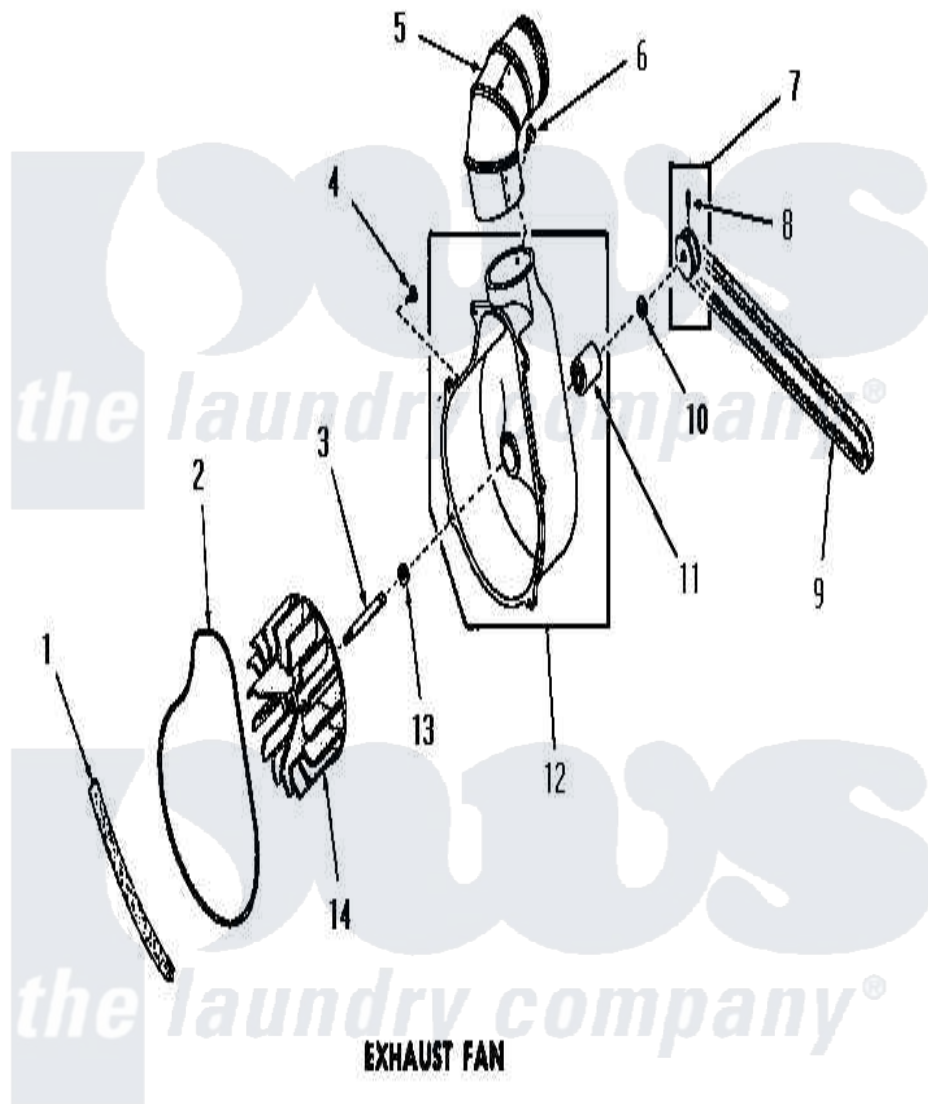

Amana DE3010 11 - EXHAUST FAN

Amana [Residential Amana DE3010 Washer Parts](#) Parts Diagram 11 - EXHAUST FAN
 Click on the part number to view part

Item	Original Part Number	Replaced By	Status	Part Description
1	51790			Seal
2	51791			Gasket, Housing
3	53519		Not Available	EXHAUST FAN SHAFT
4	51784		Not Available	SCREW, 10B-16 X 1/2 HEX
5	Y0052707	31986601B		Switch, Rocker
6	23222	3177991		Screw
7	53521		Not Available	ASSY, PULLEY
8	02771			Screw, 1/4-20 x 3/8 Hex S
9	51994			Belt
10	52549			Washer, 501 ID X3/4 Odx
11	51991		Not Available	BEARING
12	51946		Not Available	HOUSING, BLOWER
13	52549			Washer, 501 ID X3/4 Odx
14	90585		Not Available	IMPELLER