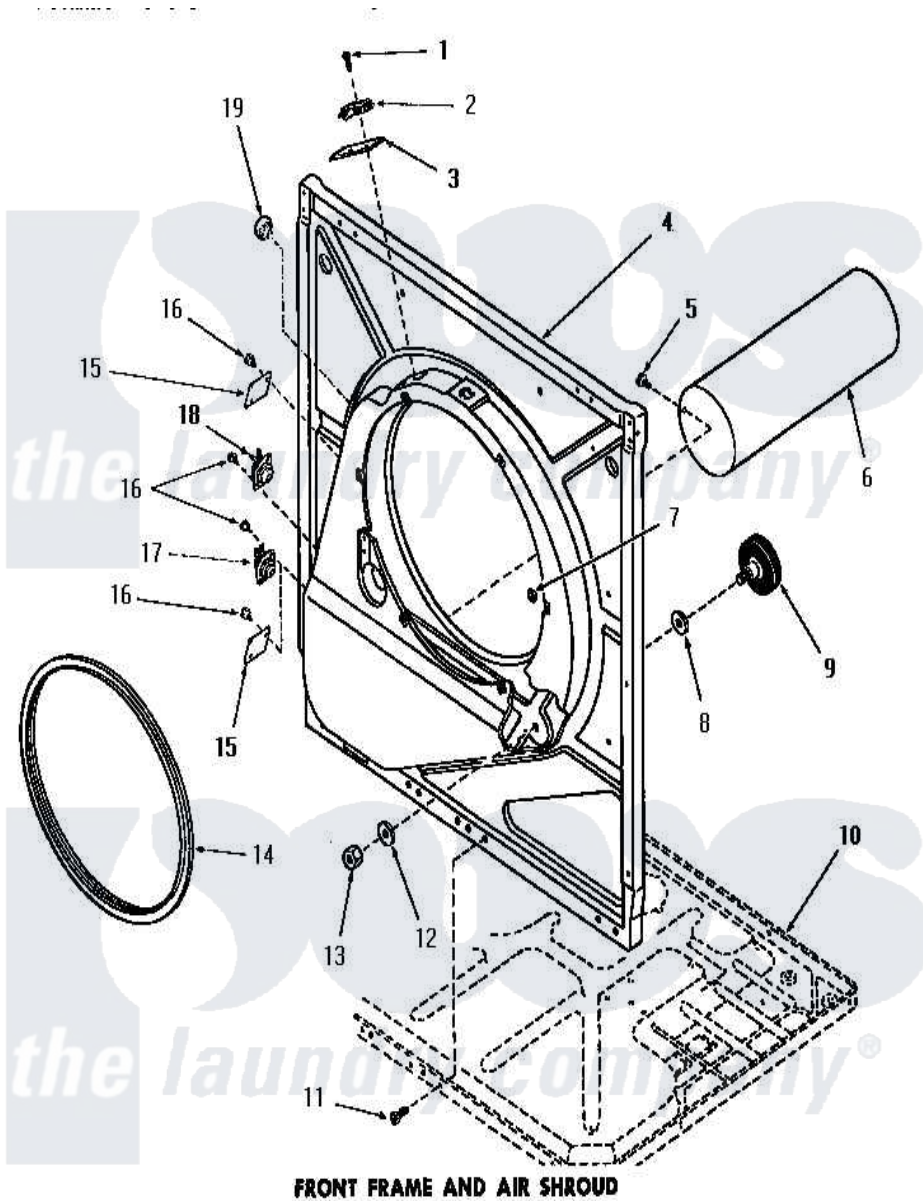

Amana DE3010 12 - FRONT FRAME & AIR SHROUD

FRONT FRAME AND AIR SHROUD

Amana [Residential Amana DE3010 Washer Parts](#) Parts Diagram 12 - FRONT FRAME & AIR SHROUD
 Click on the part number to view part

Item	Original Part Number	Replaced By	Status	Part Description
1	51783			Screw, 6b-20 X 7/8 HeX
2	Y51143		Not Available	SWITCH
3	52112			Insulation
4	51850		Not Available	FRONT FRAME AND AIR SHROUD
5	52150	489464		Screw
6	51821		Not Available	EXHAUST DUCT
7	52865		Not Available	SPEED NUT
8	52123			Washer
9	53555	56285		Roller Cylinder
10	Y00000000		Not Available	SEE NOTE FRAME BASE
11	51784		Not Available	SCREW,10B-16 X 1/2 HEX
12	52122			Washer
13	52124		Not Available	NUT
14	51798		Not Available	GASKET
15	52550		Not Available	COVER PLATE
16	23222	3177991		Screw

17	51987	Not Available	THERMOSTAT
18	Y52394		Thermostat
19	Y0053719	Not Available	CAPILLARY & SUCTION LINE ASSY