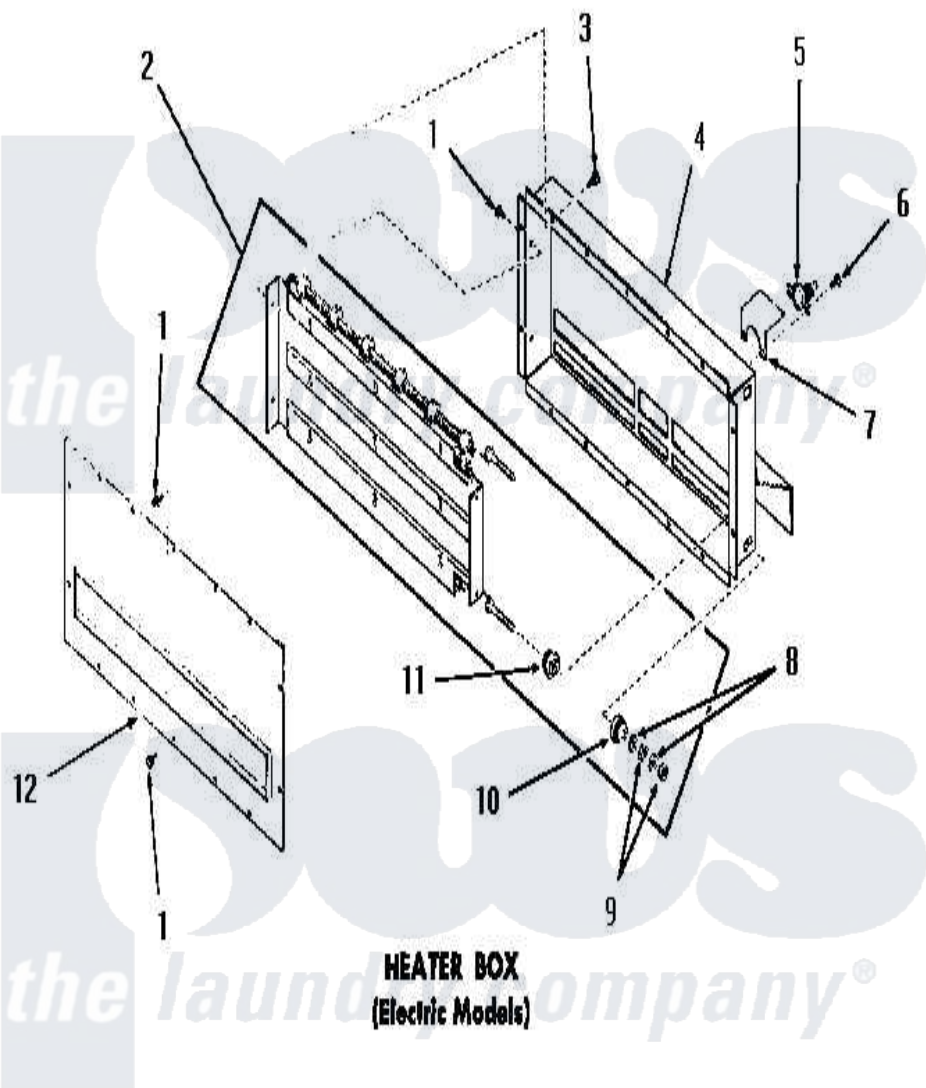

Amana DE3010 13 - HEATER BOX

HEATER BOX
(Electric Models)

Amana [Residential Amana DE3010 Washer Parts](#) Parts Diagram 13 - HEATER BOX
Click on the part number to view part

Item	Original Part Number	Replaced By	Status	Part Description
1	51780	3390631		Screw, 10-16 X 3/8
2	Y52626		Not Available	ELEMENT,HEATER-240V
"	52608		Not Available	ELEMENT,HEATER-230V
"	52306		Not Available	ELEMENT,HEATER-208V
3	51784		Not Available	SCREW,10B-16 X 1/2 HEX
4	Y51876		Not Available	HEATER BOX AND SHIELD
5	55523			Thermostat
6	23222	3177991		Screw
7	52117		Not Available	THERMOSTAT SHIELD
8	54532		Not Available	WASHER
9	54531		Not Available	NUT
10	51145		Not Available	INSULATOR
11	51146			Insulator
12	51867		Not Available	HEATER BOX COVER PLATE