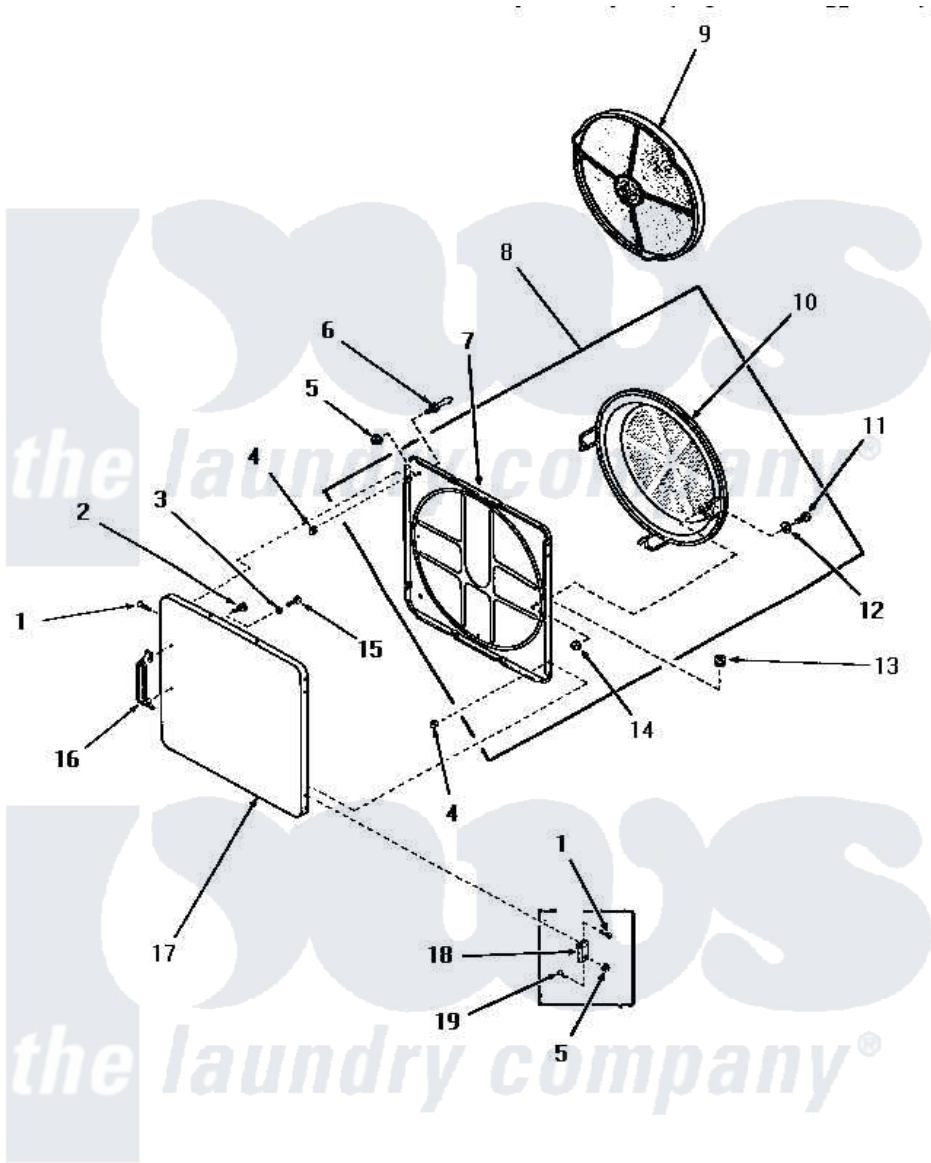

# Amana DE3010 14 - LOADING DOOR

**LOADING DOOR**  
(Through Serial Nos. 31V9368 and S66Y580)

Amana [Residential Amana DE3010 Washer Parts](#) Parts Diagram 14 - LOADING DOOR  
Click on the part number to view part

Item	Original Part Number	Replaced By	Status	Part Description
1	52864	<a href="#">500226</a>		Screw, 8b-16 x 5/8 Tap
2	52150	<a href="#">489464</a>		Screw
3	Y20278		Not Available	LOCKWASHER
4	52865		Not Available	SPEED NUT
5	51236	<a href="#">488130</a>		Nut
6	<a href="#">51992</a>			Strike, Door
7	54730		Not Available	INNER DOOR PANEL
8	54738		Not Available	ASSY, HOUSING & PANEL
9	53002		Not Available	NO LONGER AVAILABLE
10	54731	<a href="#">54-731</a>		Bake Element
11	24688		Not Available	CAP SCREW
12	Q6275		Not Available	WASHER
13	<a href="#">51858</a>			Grommet
14	52566	<a href="#">27001225</a>		Nut, Jam Mid Lock 1/4-20
15	22024	<a href="#">20001169</a>		22024 24
16	54068	<a href="#">61925</a>		Pull Door Commercial Black

17	52489A	Not Available	OUTER DOOR PANEL, AVOCADO
"	52489C	Not Available	OUTER DOOR PANEL, COPPERTONE
"	52489H	Not Available	OUTER DOOR PANEL, HARVEST GOLD
"	52489W	Not Available	OUTER DOOR PANEL, WHITE
18	<a href="#">70014</a>		Hinge
19	<a href="#">22649</a>		Screw, 8-32 X 13/32 FI