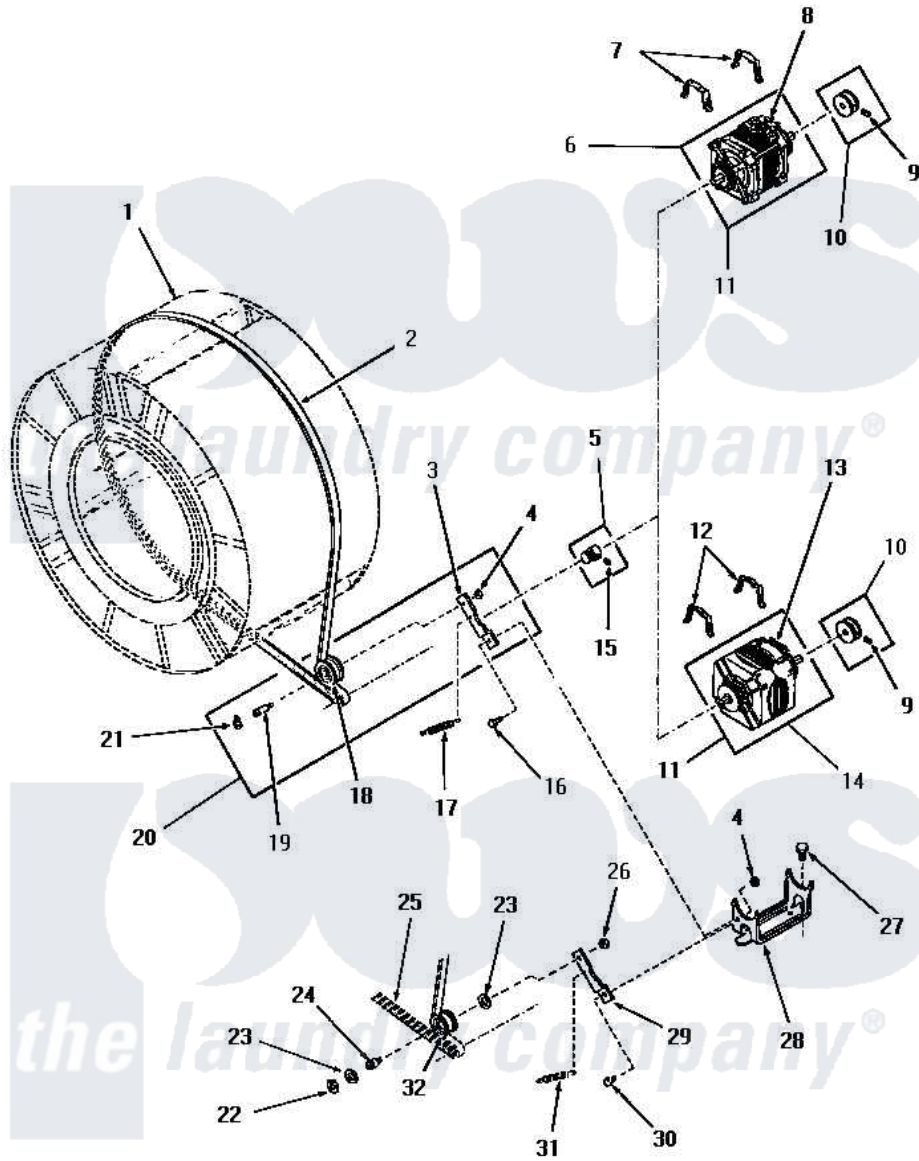

# Amana DE3010 16 - MOTOR, IDLER & BELT

**MOTOR, IDLER AND BELT**

Amana [Residential Amana DE3010 Washer Parts](#) Parts Diagram 16 - MOTOR, IDLER & BELT  
 Click on the part number to view part

Item	Original Part Number	Replaced By	Status	Part Description
1	Y00000000		Not Available	SEE NOTE CLOTHES DRUM
2	<a href="#">52556</a>			Belt
3	54410		Not Available	LEVER, IDLER
4	52566	<a href="#">27001225</a>		Nut, Jam Mid Lock 1/4-20
5	52593		Not Available	ASSY, MOTOR PULLEY
6	Y00000000		Not Available	SEE NOTE GENERAL ELECTRIC FORM "V" MOTOR
7	51789	<a href="#">660658</a>		Clamp, Motor Mounting 343481 685441
8	53249		Not Available	SWITCH
9	<a href="#">02771</a>			Screw, 1/4-20 x 3/8 Hex S
10	<a href="#">53522</a>			Pulley, Motor
11	52697		Not Available	MOTOR
12	51789	<a href="#">660658</a>		Clamp, Motor Mounting 343481 685441
13	Y00000000		Not Available	SEE NOTE WESTINGHOUSE -- (NOT REPLACEABLE)

"	53226	Not Available	SWITCH,MOTOR
"	53214	Not Available	MOTOR SWITCH, DELCO
"	<a href="#">53213</a>		Switch
14	Y00000000	Not Available	SEE NOTE GENERAL ELECTRIC FORM ``T`` MOTOR
15	52906	Not Available	SETSCREW
16	<a href="#">52567</a>		Bolt, Shoulder
17	<a href="#">52323</a>		Spring
18	<a href="#">Y54414</a>		Assembly, Wheel And Bearing
19	54411	Not Available	SHAFT,IDLER LEVER
20	54415	Not Available	LEVER,IDLER
21	<a href="#">23748</a>		Ring, Retaining
22	<a href="#">70061</a>		Ring, Retaining
23	<a href="#">Y52564</a>		Washer
24	52611	Not Available	SHAFT,IDLER xREPLACE
25	Y00000000	Not Available	SEE NOTE BELT
26	52124	Not Available	NUT
27	23928	Not Available	CAP SCREW AND LOCKWASHER
28	51824	Not Available	MOUNT,MOTOR
29	52562	Not Available	IDLER LEVER
30	Y00000000	Not Available	SEE NOTE SHOULDER BOLT
31	Y00000000	Not Available	SEE NOTE SPRING
32	52561	Not Available	IDLER PULLEY