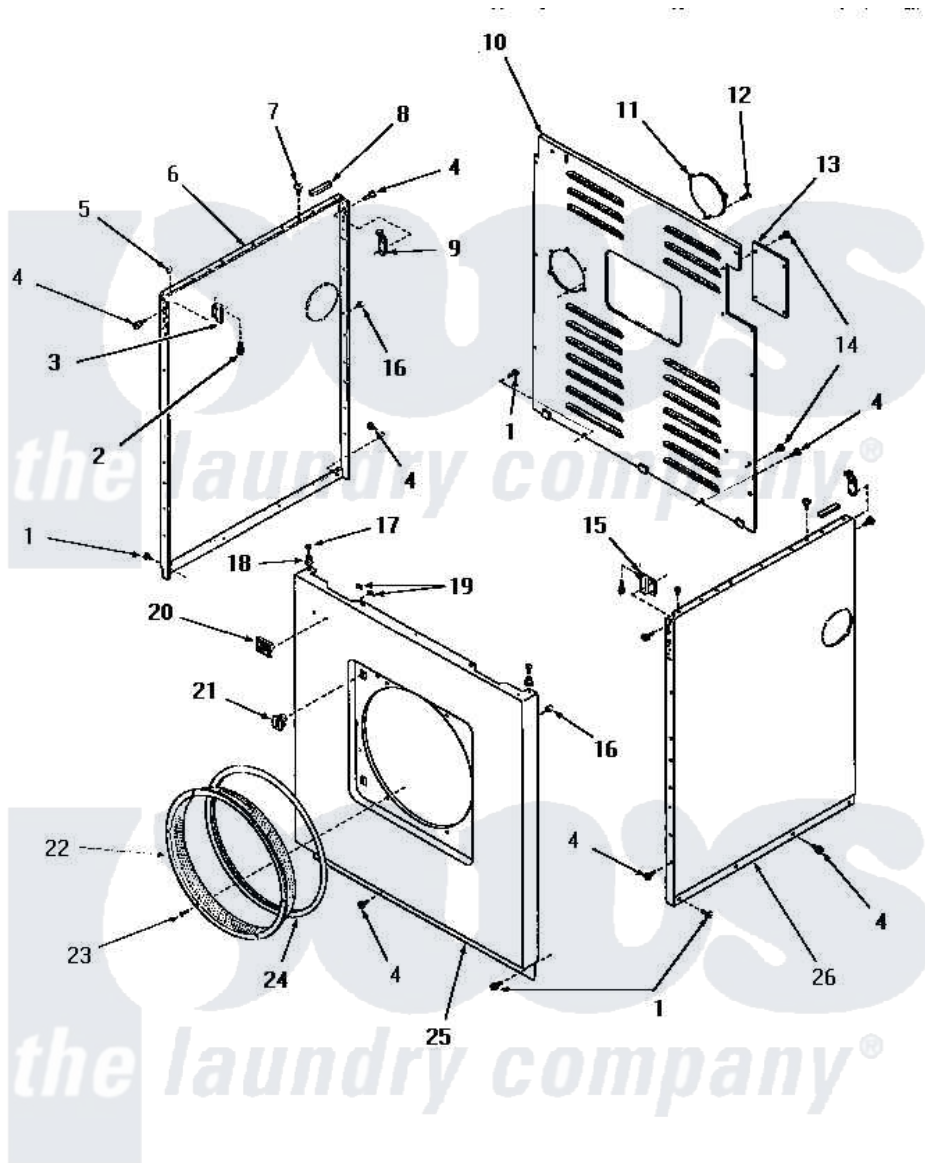

Amana DE3010 17 - PANELS

PANELS

Amana [Residential Amana DE3010 Washer Parts](#) Parts Diagram 17 - PANELS
 Click on the part number to view part

Item	Original Part Number	Replaced By	Status	Part Description
1	25723	27001200		Screw
2	23008			Screw, 10-24 X 3/4 Sems
3	22847		Not Available	BRACKET
4	51784		Not Available	SCREW,10B-16 X 1/2 HEX
5	21176			Bumper
6	52669W		Not Available	SIDE PANEL, LEFT, WHITE
"	52669C		Not Available	SIDE PANEL, LEFT, COPPERTONE
"	52669H		Not Available	SIDE PANEL, LEFT, HARVEST GOLD
"	52669A		Not Available	SIDE PANEL, LEFT, AVOCADO
7	52442		Not Available	SCREW, No.10-16 X 3/8"
8	80312			Bumper Pad
9	52487			Lug, Hold-Down
10	52677W		Not Available	REAR PANEL, WHITE
"	52677GR		Not Available	PANEL,REAR xREPLACE