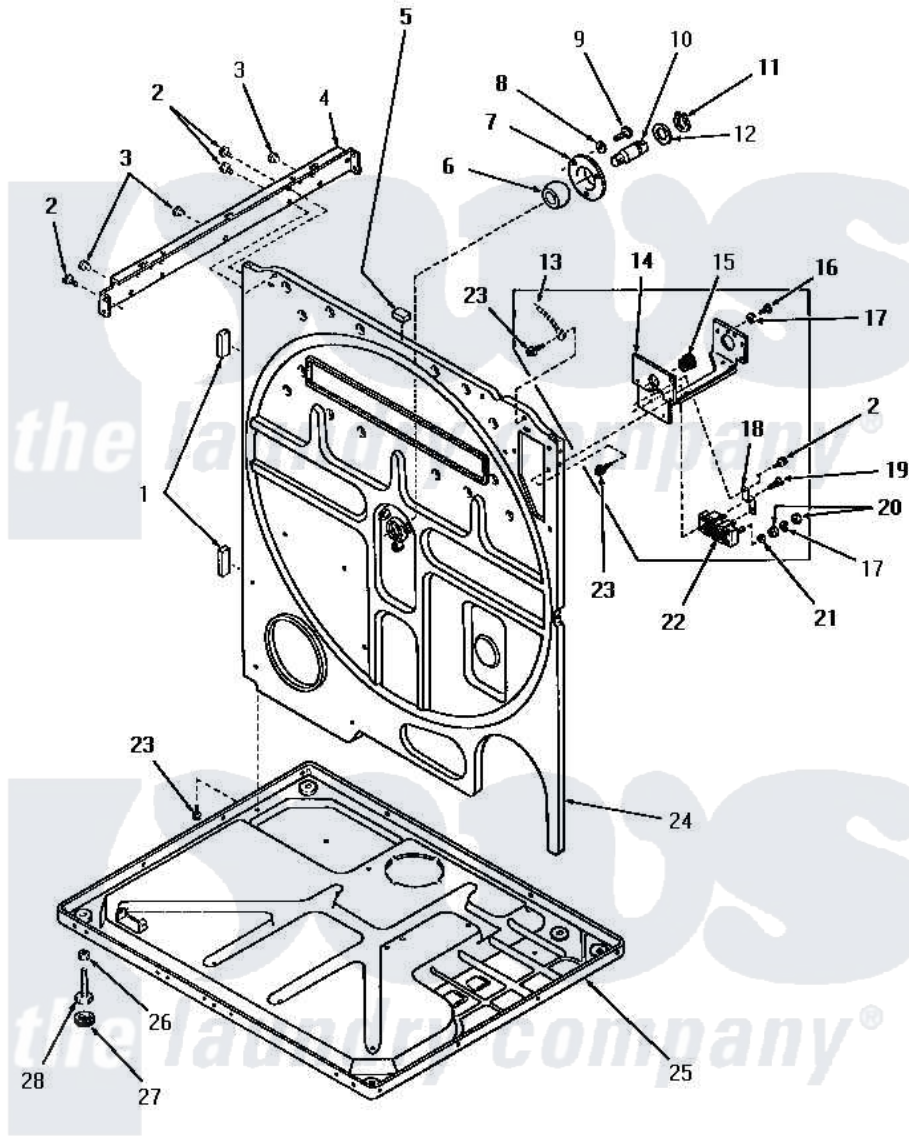

# Amana DE3010 18 - REAR FRAME & FRAME BASE

## REAR FRAME AND FRAME BASE

Amana [Residential Amana DE3010 Washer Parts](#) Parts Diagram 18 - REAR FRAME & FRAME BASE  
 Click on the part number to view part

Item	Original Part Number	Replaced By	Status	Part Description
1	20354		Not Available	BUMPER PAD
2	51780	<a href="#">3390631</a>		Screw, 10-16 X 3/8
3	21685	<a href="#">40038001</a>		Bumper
4	51818		Not Available	SUPPORT CHANNEL, RIGHT OR LEFT
5	54024		Not Available	BUMPER
6	<a href="#">Y52079</a>			Bearing, Drum Shaft
7	51826		Not Available	COVER,BEARING
8	<a href="#">03189</a>			LoCkwasher, 1/4 Std-C P
9	53589	<a href="#">8204624</a>		Bolt
10	53132		Not Available	SHAFT,DRUM
11	<a href="#">70061</a>			Ring, Retaining
12	<a href="#">Y52564</a>			Washer
13	Y00000000		Not Available	SEE NOTE GROUND WIRE, GREEN
14	Y52110		Not Available	TERMINAL BLOCK BRACKET
15	<a href="#">52113</a>			Relief, Strain

16	<a href="#">52909</a>		Screw, 10B-16 X 1/2 HeX
17	51474	Not Available	WASHER, 13/64IDX1/2ODX.
18	53950	Not Available	STRAP,GROUND
19	Q6535	Not Available	SCREW, 10B-16 X 3/4 ROU
20	Q6163	Not Available	NUT
21	Q6623	Not Available	WASHER
22	50854	<a href="#">33001244</a>	Block, Terminal
23	51784	Not Available	SCREW, 10B-16 X 1/2 HEX
24	52574	Not Available	FRAME,REAR
25	Y52572	Not Available	FRAME BASE
26	52794	<a href="#">62739</a>	Nut, Lock
27	70282	<a href="#">Y314137</a>	Foot, Rubber
28	Y52696	<a href="#">Y305086</a>	Adjustable Leg And Nut