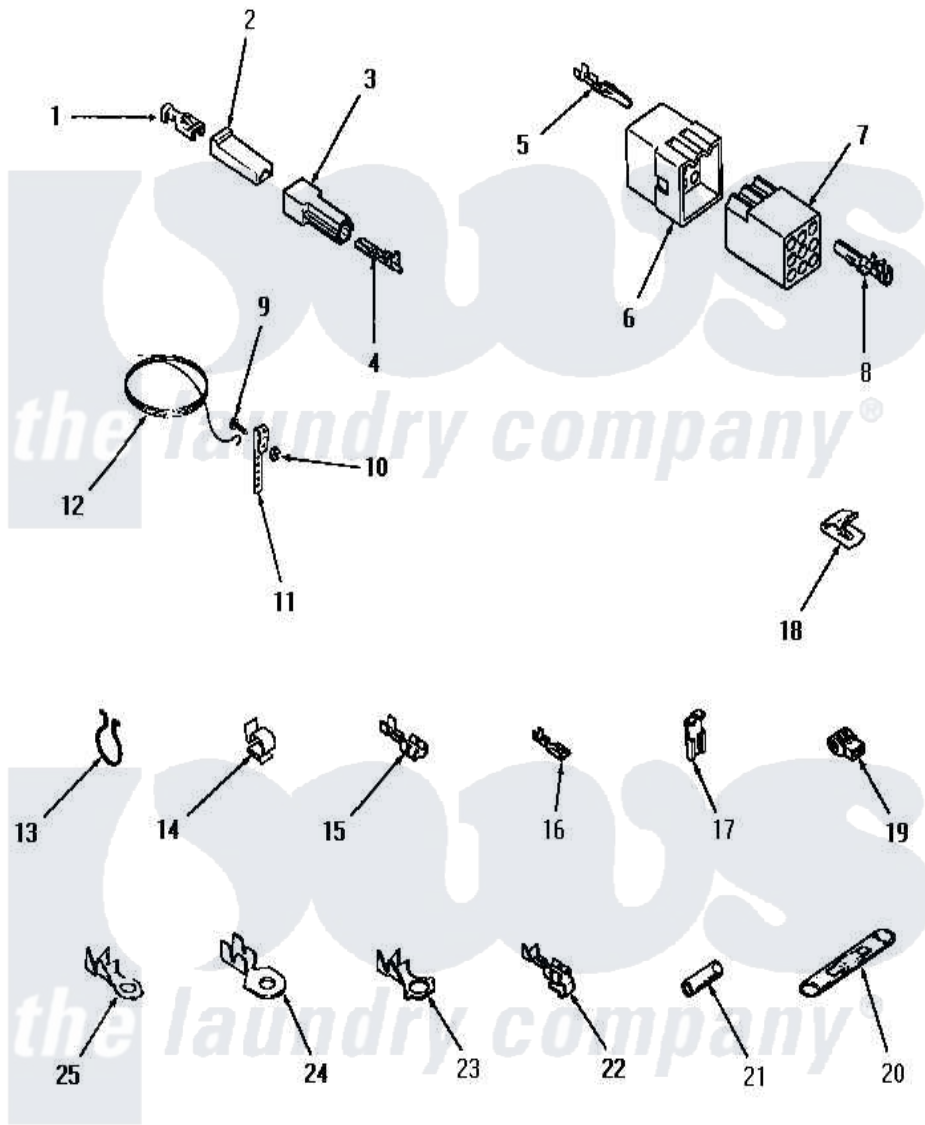

# Amana DE3010 19 - WIRE & TERMINALS

## WIRE AND TERMINALS

Amana [Residential Amana DE3010 Washer Parts](#) Parts Diagram 19 - WIRE & TERMINALS  
 Click on the part number to view part

Item	Original Part Number	Replaced By	Status	Part Description
1	<a href="#">Y00115</a>			Lock In Spade Terminal (18 Gaug (1/4 Inch-(1) 18 Gauge Wire)
2	<a href="#">90789</a>			Connector
3	90788		Not Available	HOUSING, TAB
4	<a href="#">00133</a>			Terminal, Tab-1/4 Male
5	<a href="#">Y00127</a>			Terminal, Pin-1/8 Male
6	<a href="#">54522</a>			Plug, Nylon
7	54523		Not Available	RECEPTACLE, 12 CIRCUIT-
8	<a href="#">Y00128</a>			Terminal, Pin-1/8 Femal
9	21431		Not Available	ROUND HEAD SCREW
10	Y20276		Not Available	NUT
11	21430		Not Available	STRAP, GROUND
12	Y21429		Not Available	GROUND WIRE
13	<a href="#">51291</a>			Clip, Wire
14	<a href="#">21036</a>			Clip, Cable
				SPADE TERMINAL(18

15	Y00119		Not Available	GAUGE) (1/4 INCH-(1) 18 GAUGE WIRE)
16	<a href="#">00112</a>			Terminal, Spade-3/16 Fe
17	<a href="#">Y00120</a>			Terminal, Flag-1/4 Fema
18	21312	<a href="#">51291</a>		Clip, Wire
19	70210		Not Available	INSULATOR,BLUE
20	21091		Not Available	CONNECTOR TWO 1/4 INCH MALE
21	Y21365	<a href="#">503670</a>		Sleeve Insulator
22	<a href="#">Y00114</a>			Spade Terminal
23	Y00113		Not Available	TERMINAL,RING-1/4 STUD
24	<a href="#">Y00111</a>			Ring Terminal No.10 No.10 18 Gauge Wires Or
25	<a href="#">00110</a>			No.10 18 Gauge Wire
NI	20680		Not Available	18 GAUGE WIRE
"	20679		Not Available	WIRE, 12 GAUGE