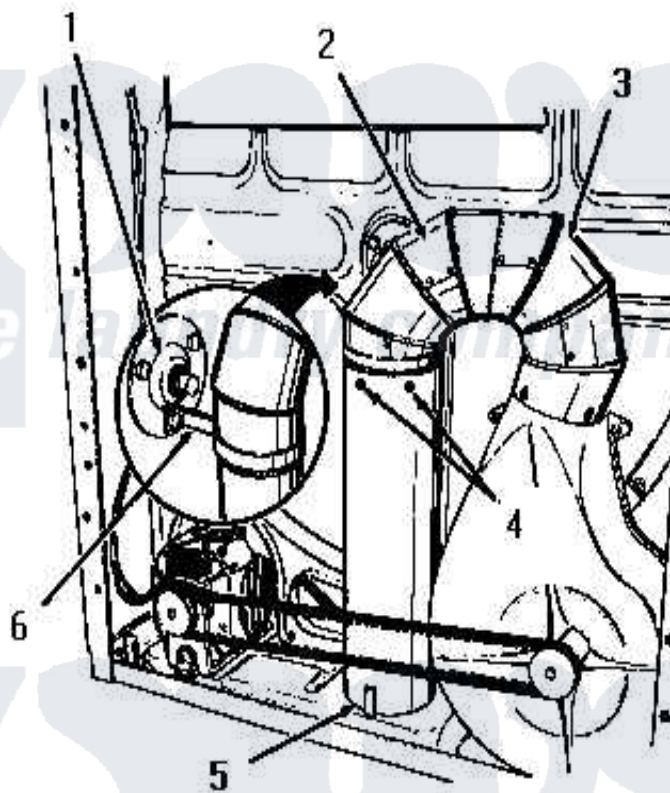

Amana DE3011 03 - 160P3 BOTTOM EXHAUST DEFLECTOR KIT

160P3 BOTTOM EXHAUST DEFLECTOR KIT

[Amana Residential Amana DE3011 Washer Parts](#) Parts Diagram 03 - 160P3 BOTTOM EXHAUST DEFLECTOR KIT
 Click on the part number to view part

Item	Original Part Number	Replaced By	Status	Part Description
1	Y00000000		Not Available	SEE NOTE BEARING RETAINER
2	52699		Not Available	SHORT 90 DEGREES ELBOW
3	Y00000000		Not Available	SEE NOTE DRYER EXHAUST ELBOW -- (SUPPLIED WITH DRYER)
4	23222	3177991		Screw
5	52698		Not Available	EXHAUST TUBE
6	0052775	0057344		Suptop Burner
NI	160P3		Not Available	BOTTOM EXHAUST DEFLECTOR KIT