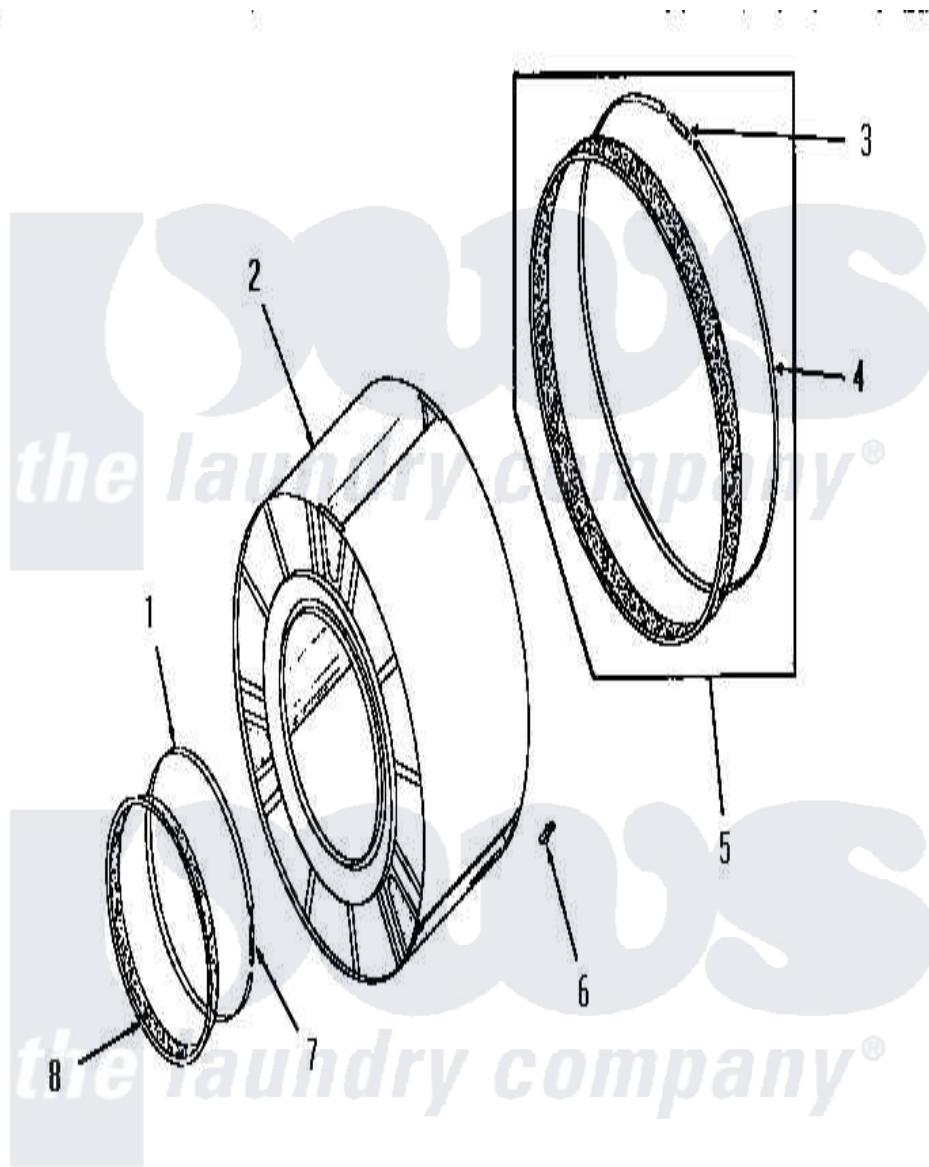

# Amana DE3011 06 - CLOTHES DRUM

## CLOTHES DRUM

Amana [Residential Amana DE3011 Washer Parts](#) Parts Diagram 06 - CLOTHES DRUM  
 Click on the part number to view part

Item	Original Part Number	Replaced By	Status	Part Description
1	<a href="#">50169</a>			Strap, Retainer
2	53137	<a href="#">53137ENG</a>		50/50 Solder
3	<a href="#">52310</a>			Spring
4	<a href="#">50781</a>			Strap, Seal
5	<a href="#">51883A</a>			Assembly, Seal
6	51201		Not Available	CLIP
7	<a href="#">50168</a>			Spring
8	<a href="#">51881</a>			Seal, Front